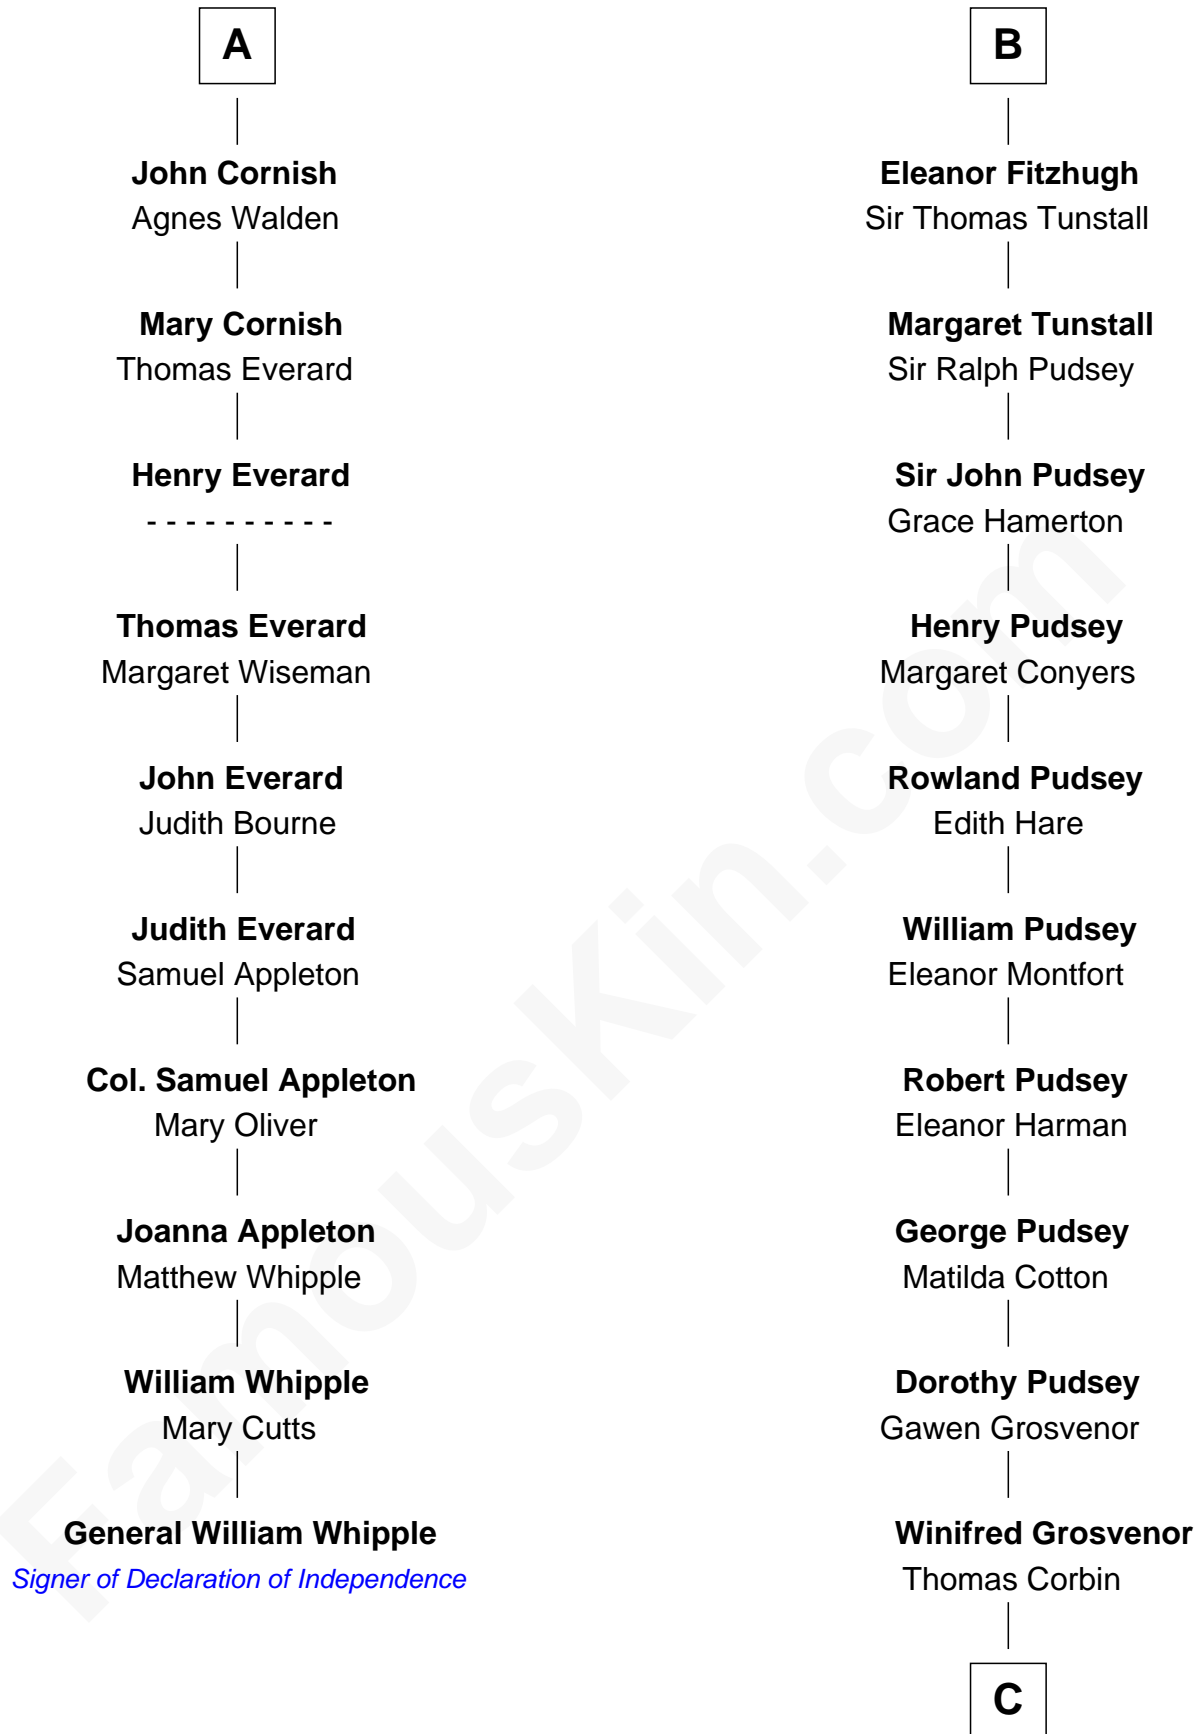

FamousKin.com

Relationship Chart of

General William Whipple

Signer of the Declaration of Independence

16th cousin 4 times removed of

Richard Henry Lee

Signer of the Declaration of Independence

C

Henry Corbin
Alice Eltonhead

Laetitia Corbin
Richard Lee

Gov. Thomas Lee
Hannah Ludwell

Richard Henry Lee

Signer of Declaration of Independence

FamousKin.com