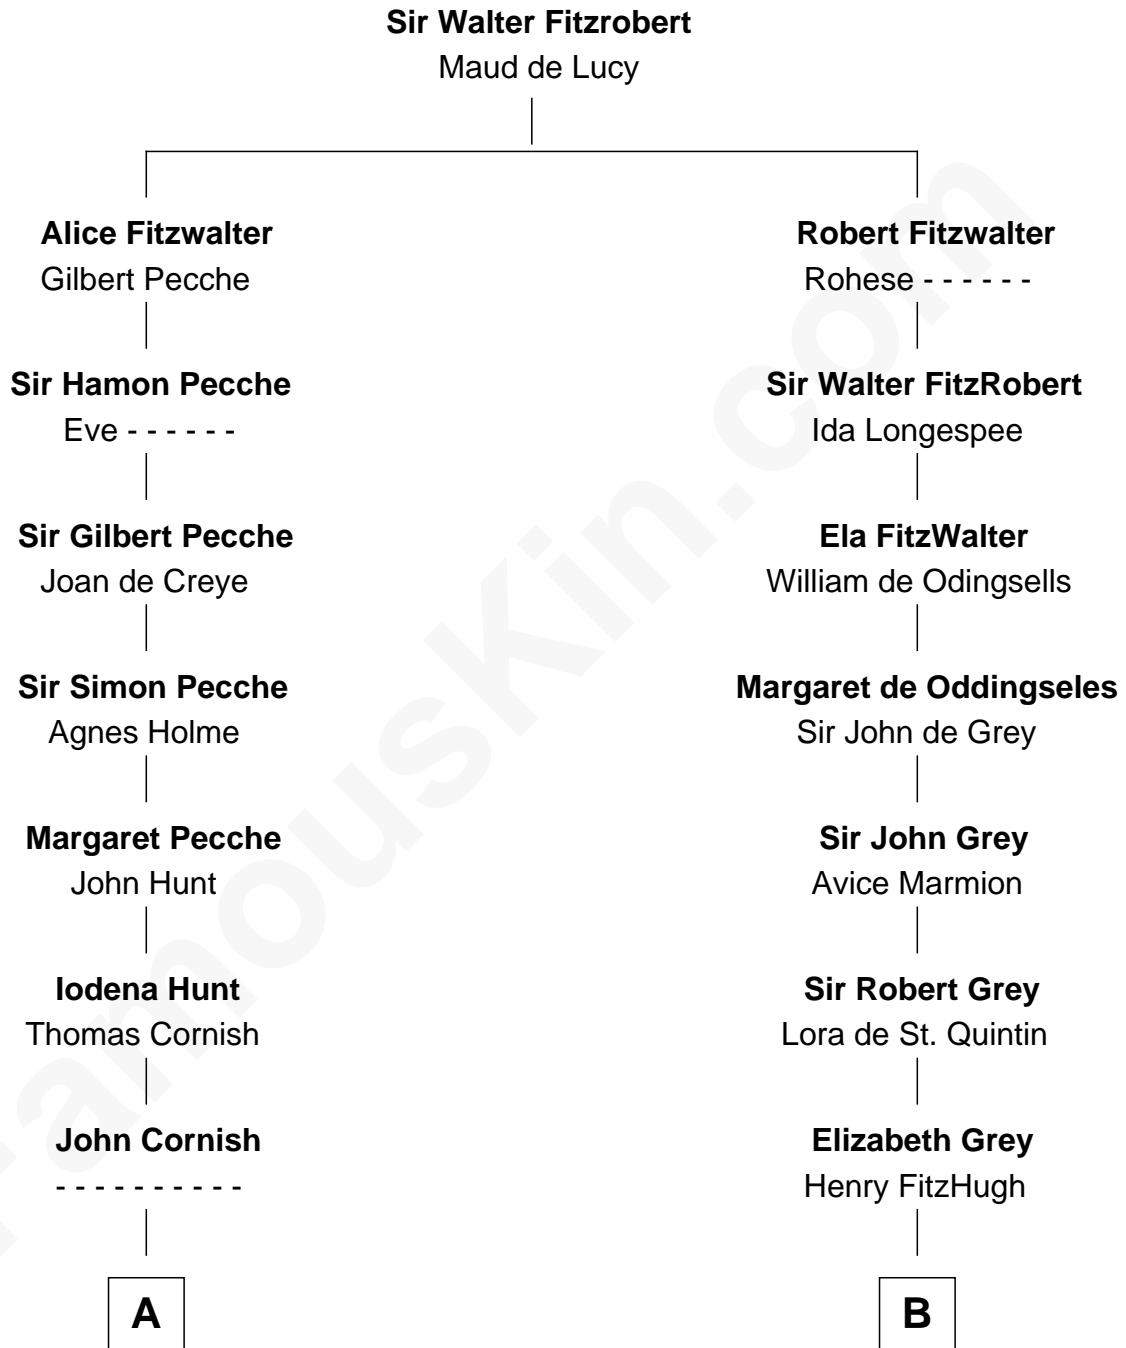

FamousKin.com

Relationship Chart of

General William Whipple

Signer of the Declaration of Independence

16th cousin 4 times removed of

Richard Henry Lee

Signer of the Declaration of Independence

C

Henry Corbin
Alice Eltonhead

Laetitia Corbin
Richard Lee

Gov. Thomas Lee
Hannah Ludwell

Richard Henry Lee

Signer of Declaration of Independence

FamousKin.com