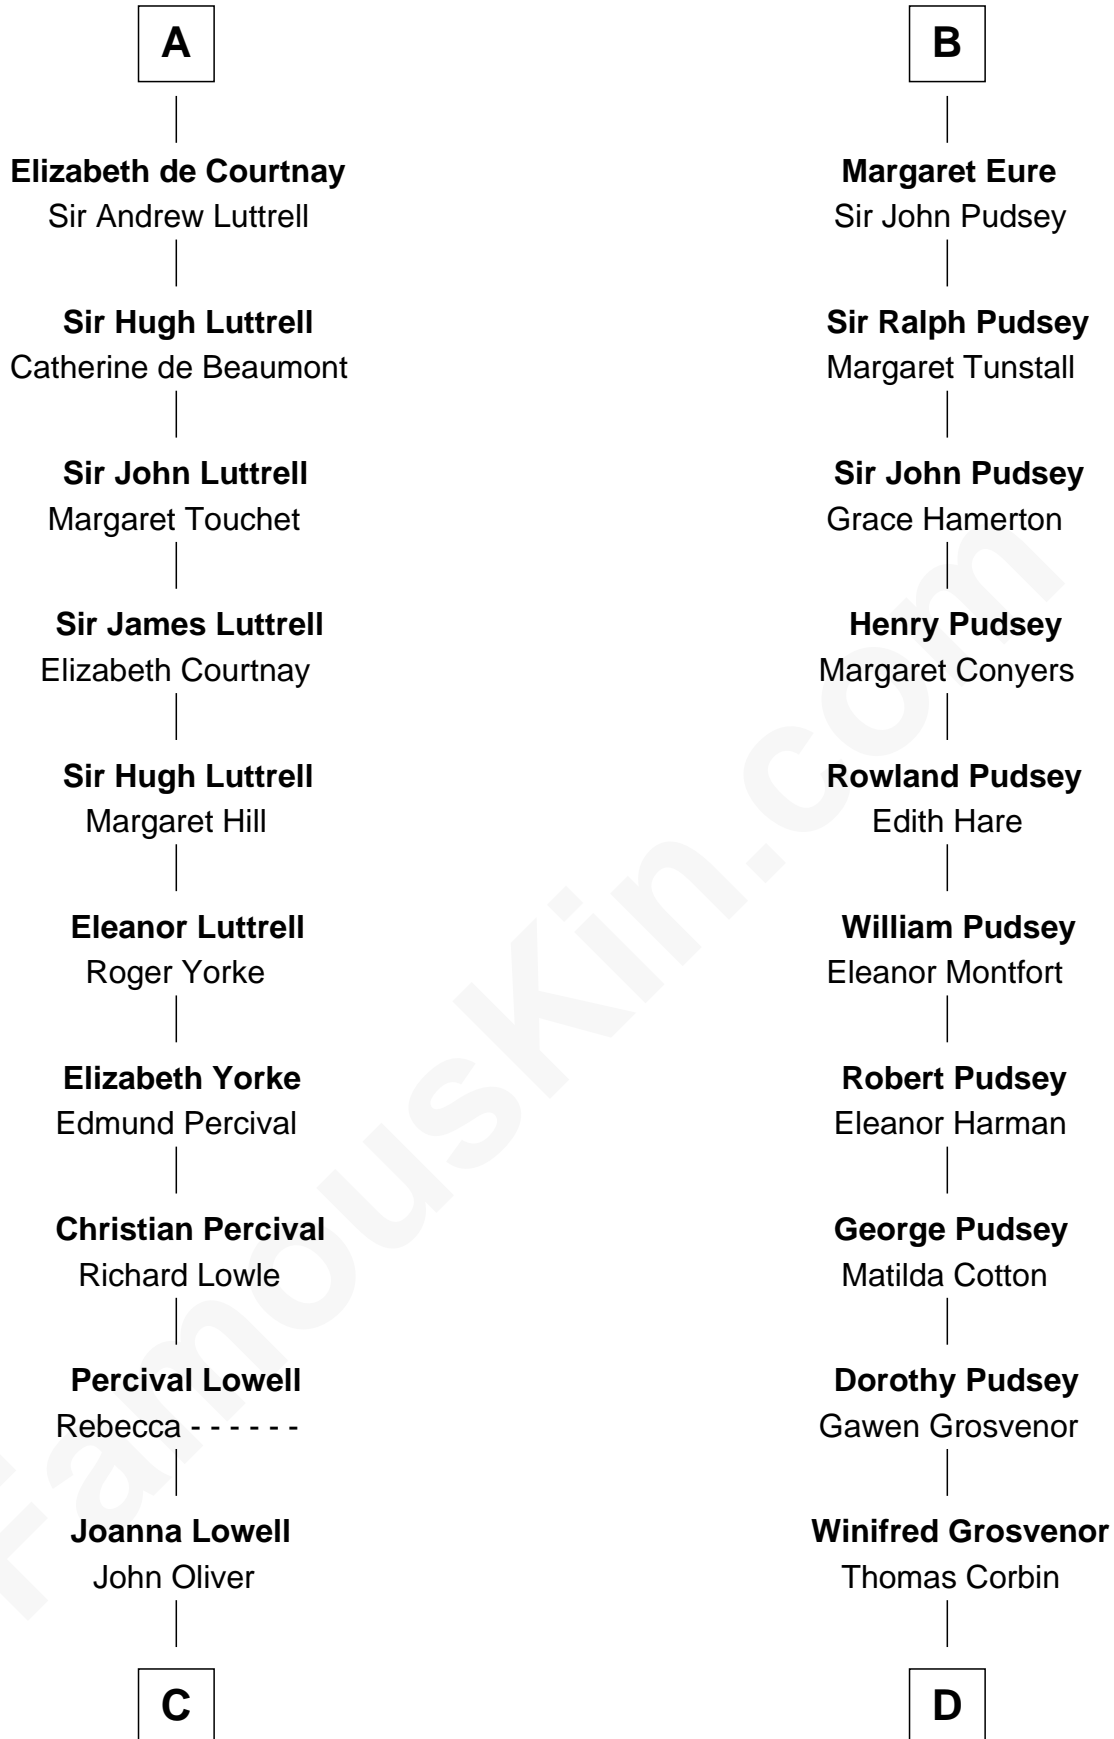

## Relationship Chart of

### General William Whipple

*Signer of the Declaration of Independence*

20th cousin of

### Richard Henry Lee

*Signer of the Declaration of Independence*

**Aubrey de Vere**  
Alice Fitzrichard de Clare

**C**

**Mary Oliver**  
Col. Samuel Appleton

**Joanna Appleton**  
Matthew Whipple

**William Whipple**  
Mary Cutts