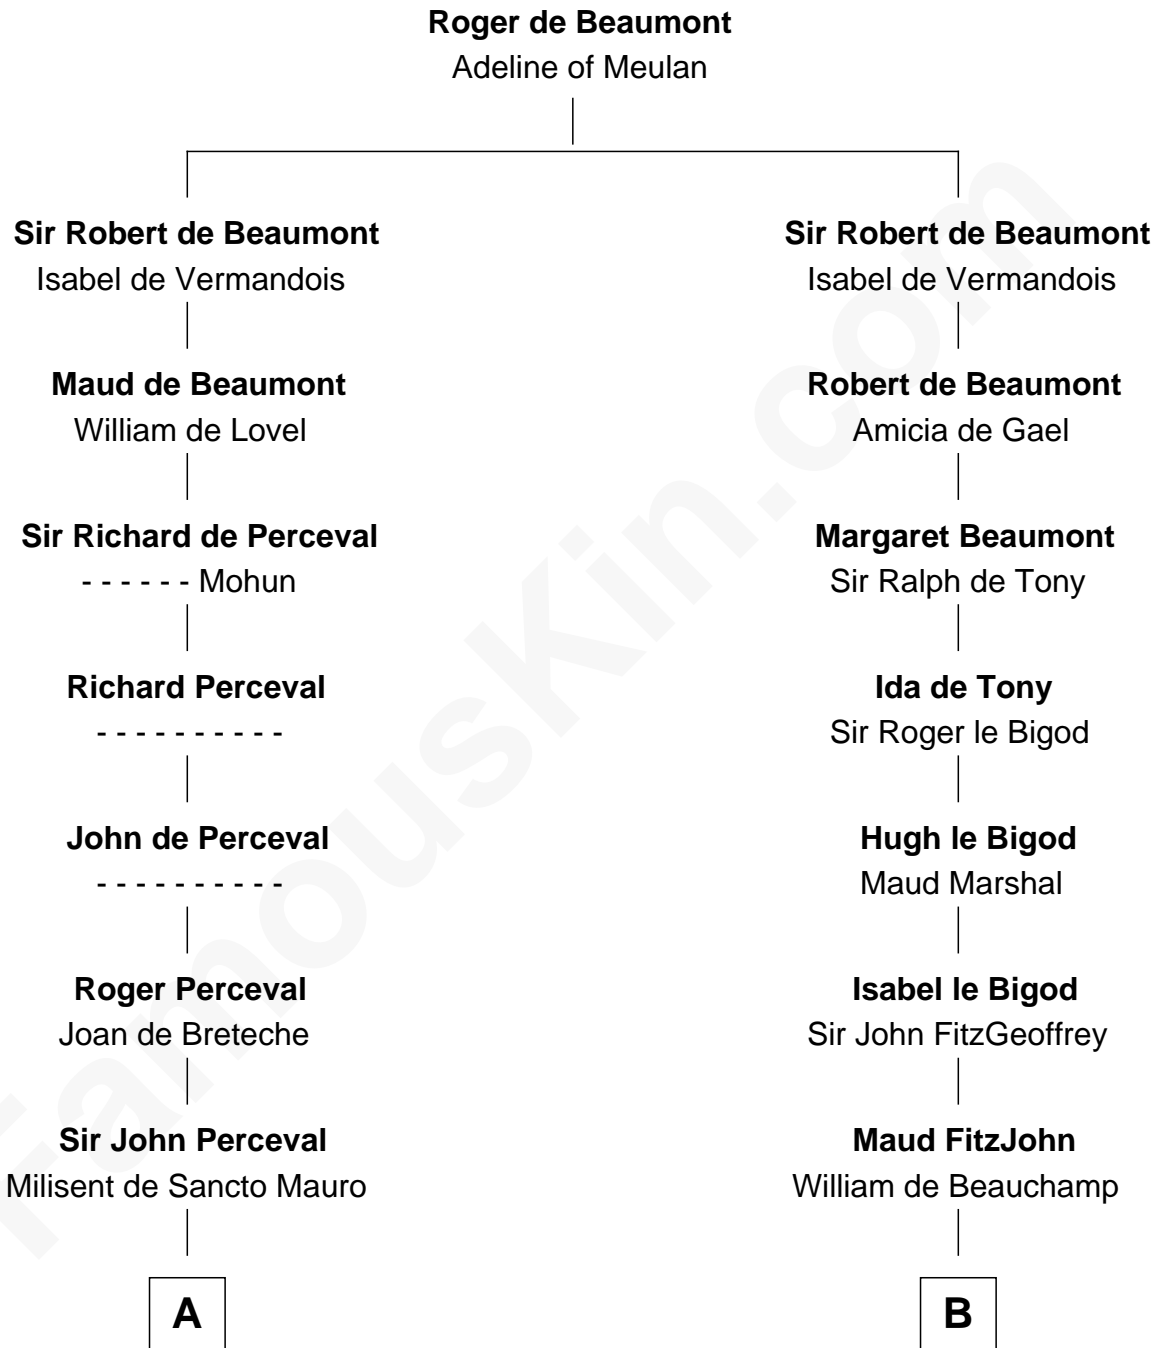

## Relationship Chart of

### General William Whipple

*Signer of the Declaration of Independence*

14th cousin 6 times removed of

**Anne Boleyn**

*2nd Wife of King Henry VIII*

**C**

—  
**Mary Oliver**  
Col. Samuel Appleton

—  
**Joanna Appleton**  
Matthew Whipple

—  
**William Whipple**  
Mary Cutts

—  
**General William Whipple**  
*Signer of Declaration of Independence*

FamousKin.com