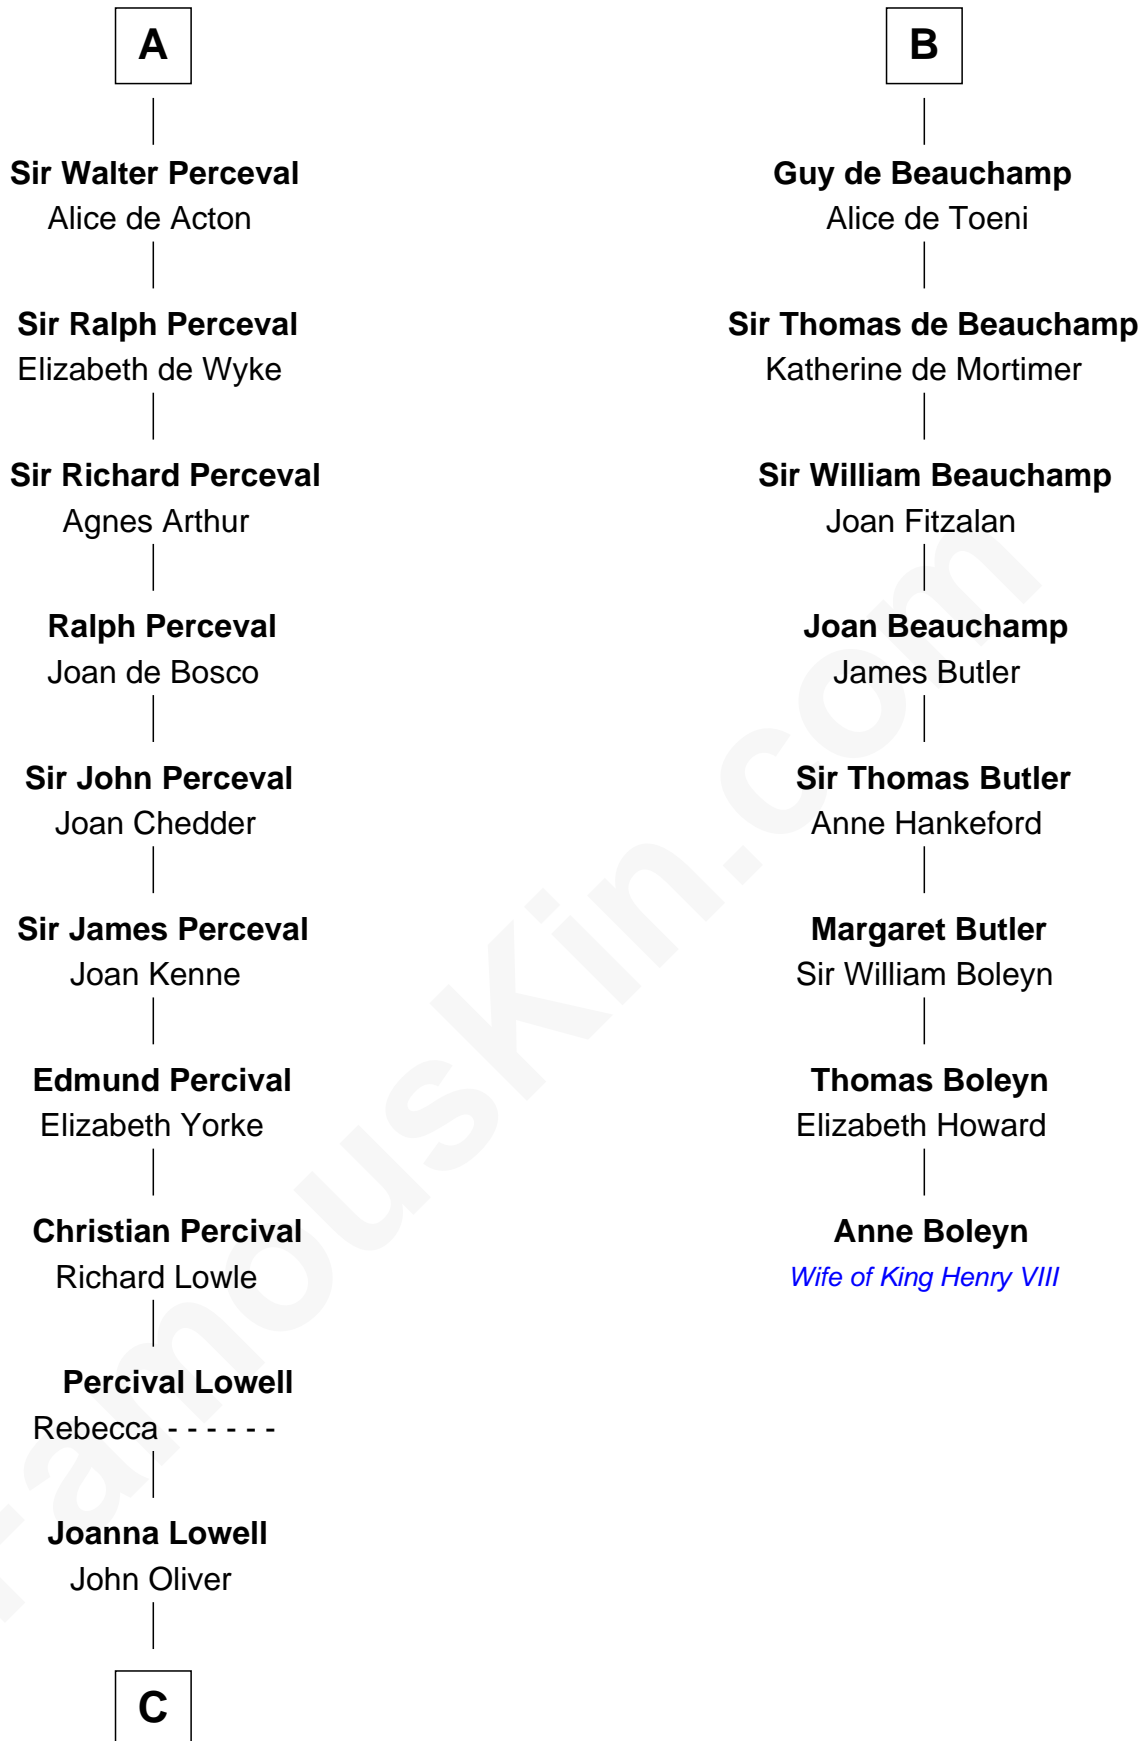

## Relationship Chart of

### General William Whipple

*Signer of the Declaration of Independence*

14th cousin 6 times removed of

**Anne Boleyn**

*2nd Wife of King Henry VIII*

**C**

—  
**Mary Oliver**  
Col. Samuel Appleton

—  
**Joanna Appleton**  
Matthew Whipple

—  
**William Whipple**  
Mary Cutts

—  
**General William Whipple**  
*Signer of Declaration of Independence*

FamousKin.com