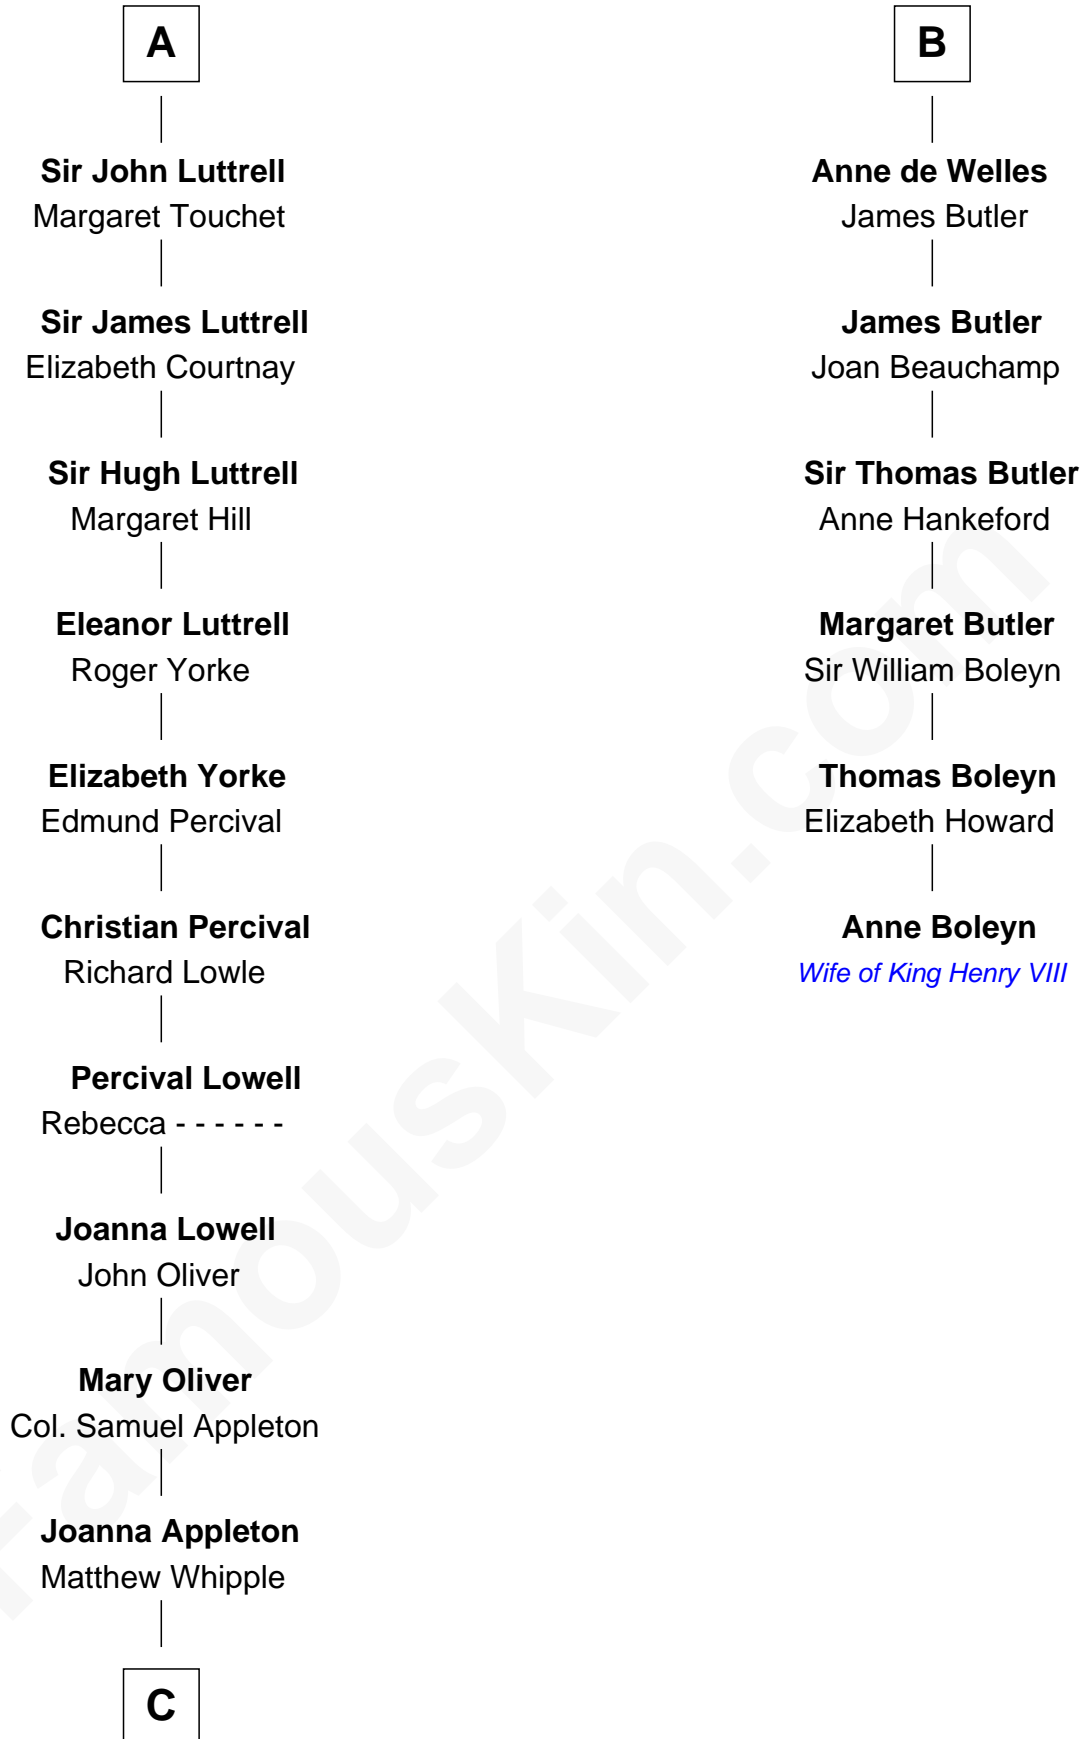

FamousKin.com

Relationship Chart of

General William Whipple

Signer of the Declaration of Independence

12th cousin 6 times removed of

Anne Boleyn

2nd Wife of King Henry VIII

C

William Whipple

Mary Cutts

General William Whipple

Signer of Declaration of Independence

FamousKin.com