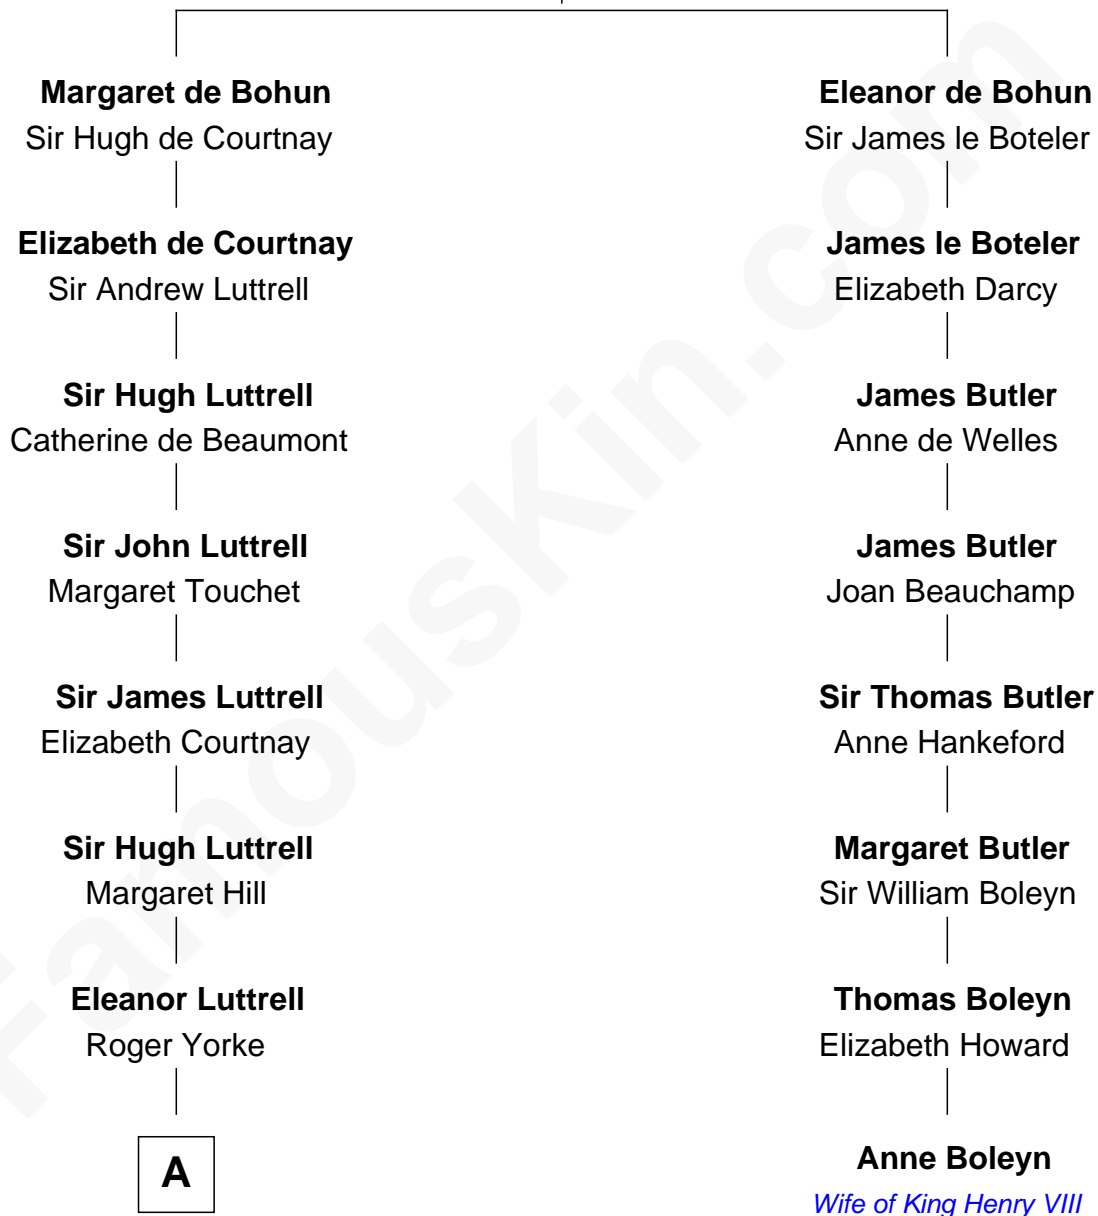

FamousKin.com

Relationship Chart of

General William Whipple

Signer of the Declaration of Independence

7th cousin 7 times removed of

Anne Boleyn

2nd Wife of King Henry VIII

Humphrey de Bohun
Elizabeth Plantagenet

A

—
Elizabeth Yorke
Edmund Percival

—
Christian Percival
Richard Lowle

—
Percival Lowell
Rebecca - - - - -

—
Joanna Lowell
John Oliver

—
Mary Oliver
Col. Samuel Appleton

—
Joanna Appleton
Matthew Whipple

—
William Whipple
Mary Cutts