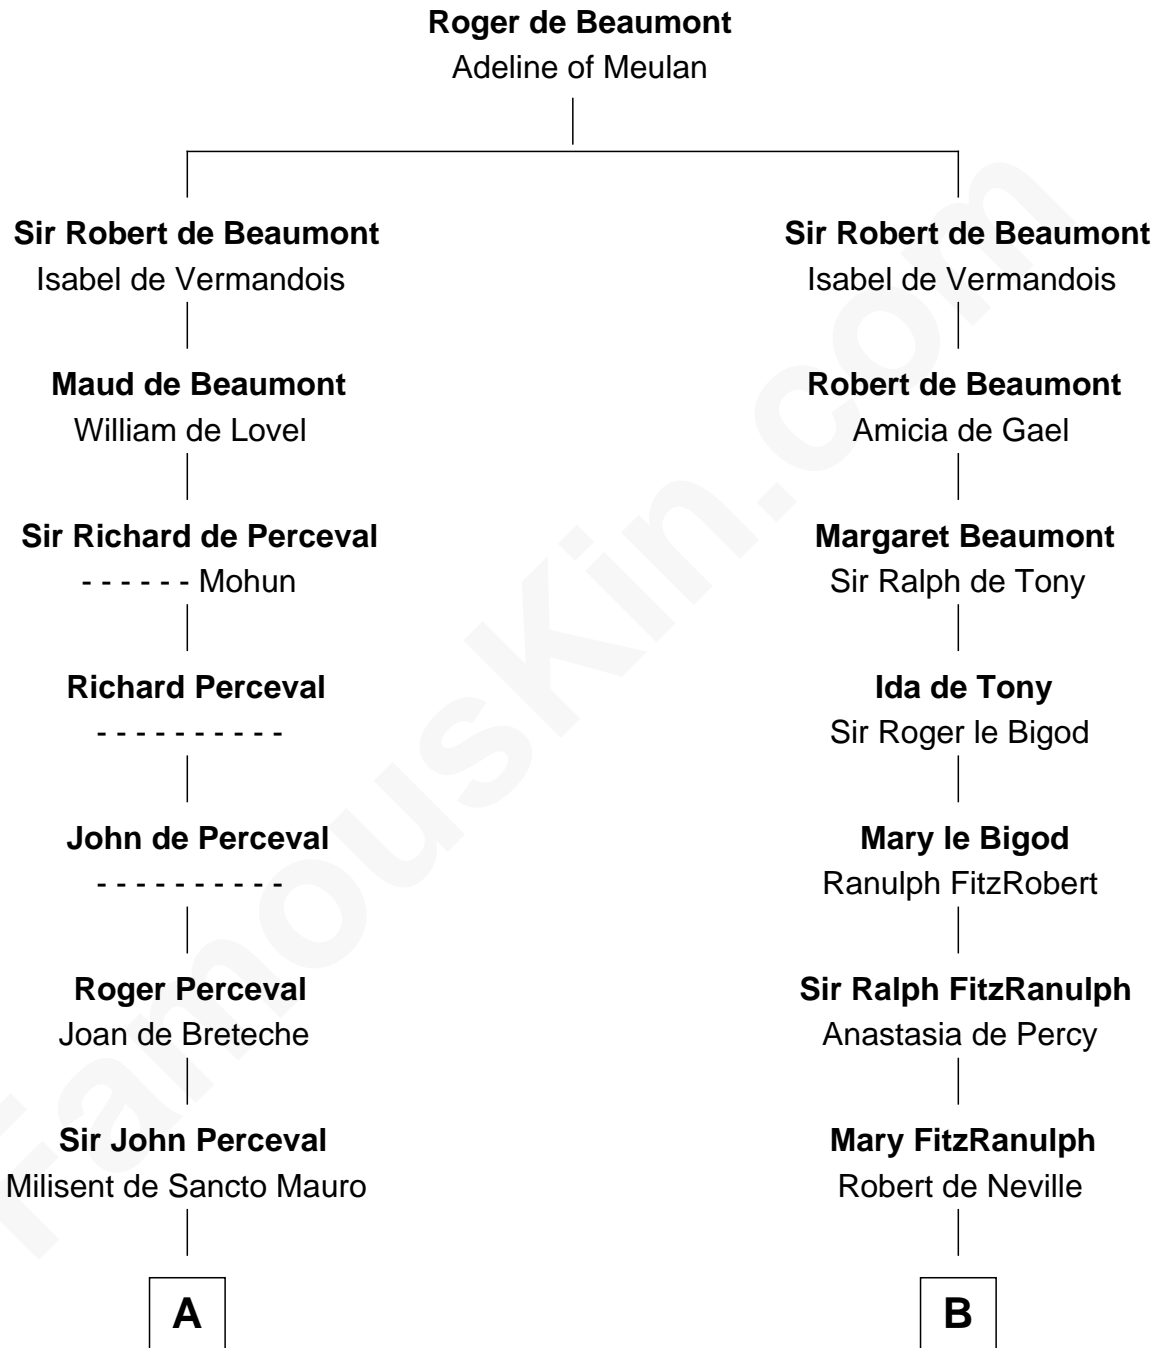

# FamousKin.com

## Relationship Chart of

### General William Whipple

*Signer of the Declaration of Independence*

14th cousin 6 times removed of

**King Henry VIII**  
*King of England*

**C**

—  
**Mary Oliver**  
Col. Samuel Appleton

—  
**Joanna Appleton**  
Matthew Whipple

—  
**William Whipple**  
Mary Cutts

—  
**General William Whipple**  
*Signer of Declaration of Independence*

FamousKin.com