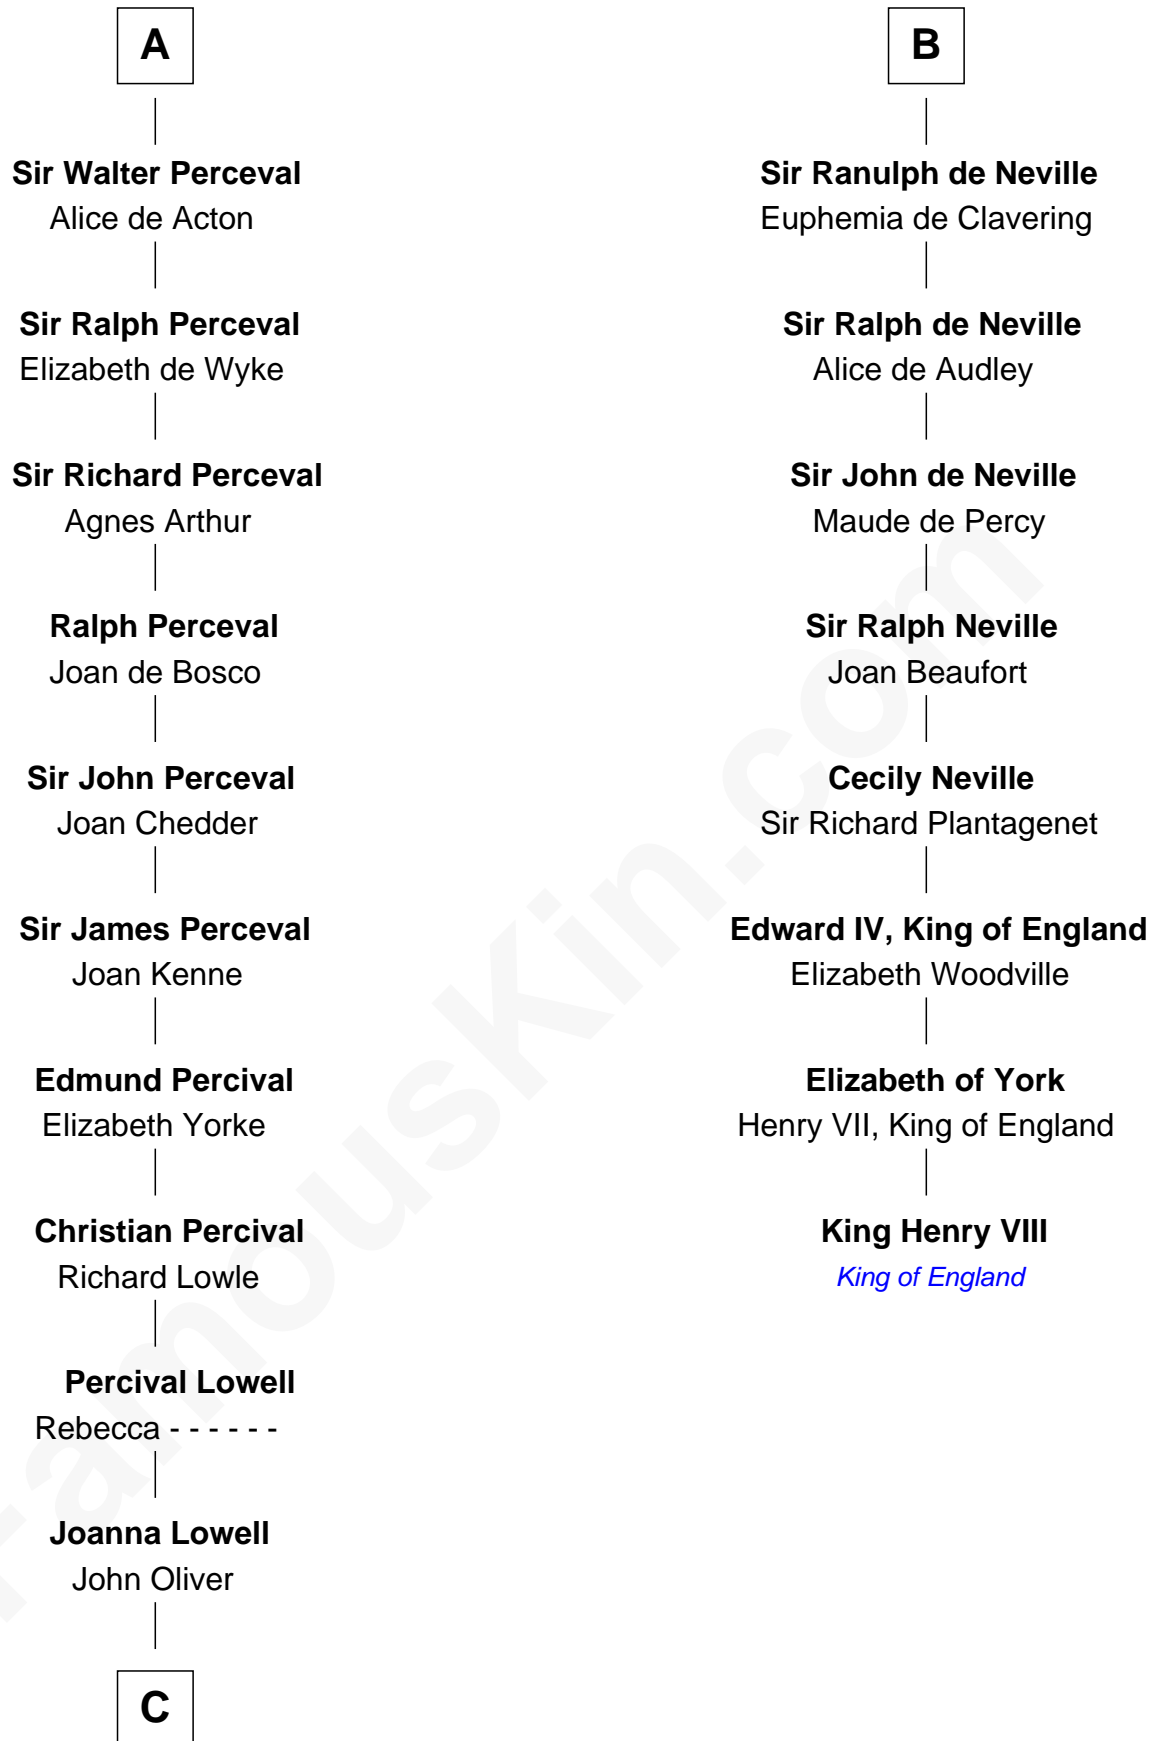

## Relationship Chart of

### General William Whipple

*Signer of the Declaration of Independence*

14th cousin 6 times removed of

**King Henry VIII**  
*King of England*

**C**

—  
**Mary Oliver**  
Col. Samuel Appleton

—  
**Joanna Appleton**  
Matthew Whipple

—  
**William Whipple**  
Mary Cutts

—  
**General William Whipple**  
*Signer of Declaration of Independence*

FamousKin.com