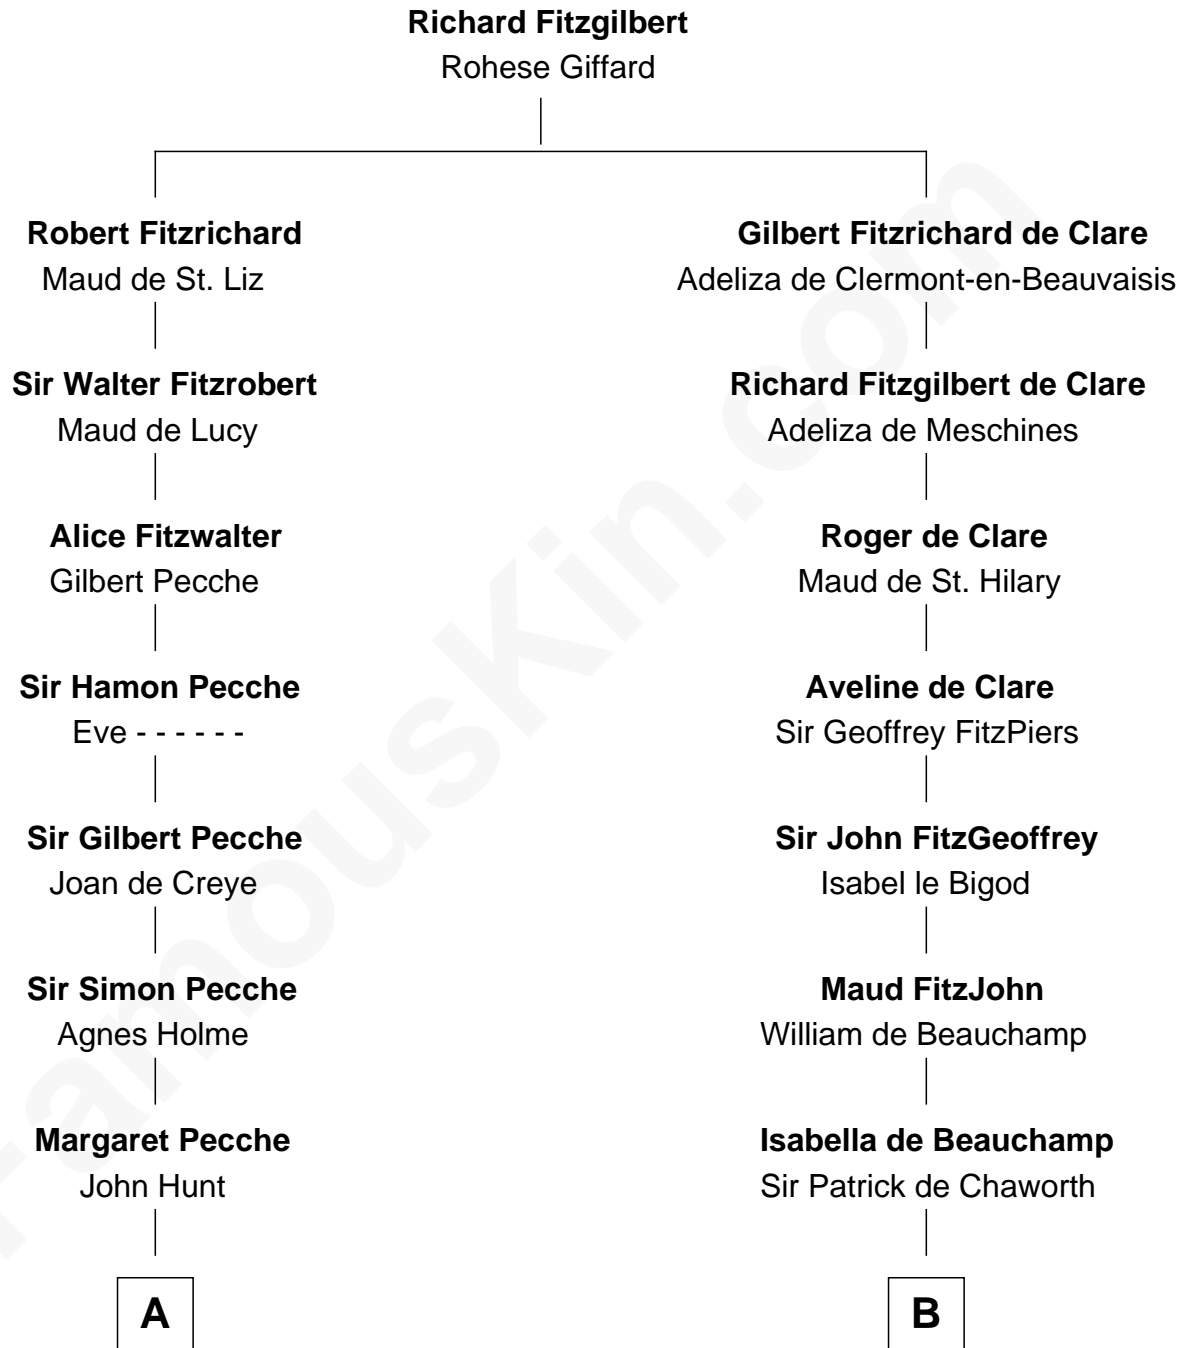

FamousKin.com

Relationship Chart of

General William Whipple

Signer of the Declaration of Independence

14th cousin 4 times removed of

King Henry VIII
King of England

C

William Whipple

Mary Cutts

General William Whipple

Signer of Declaration of Independence

FamousKin.com