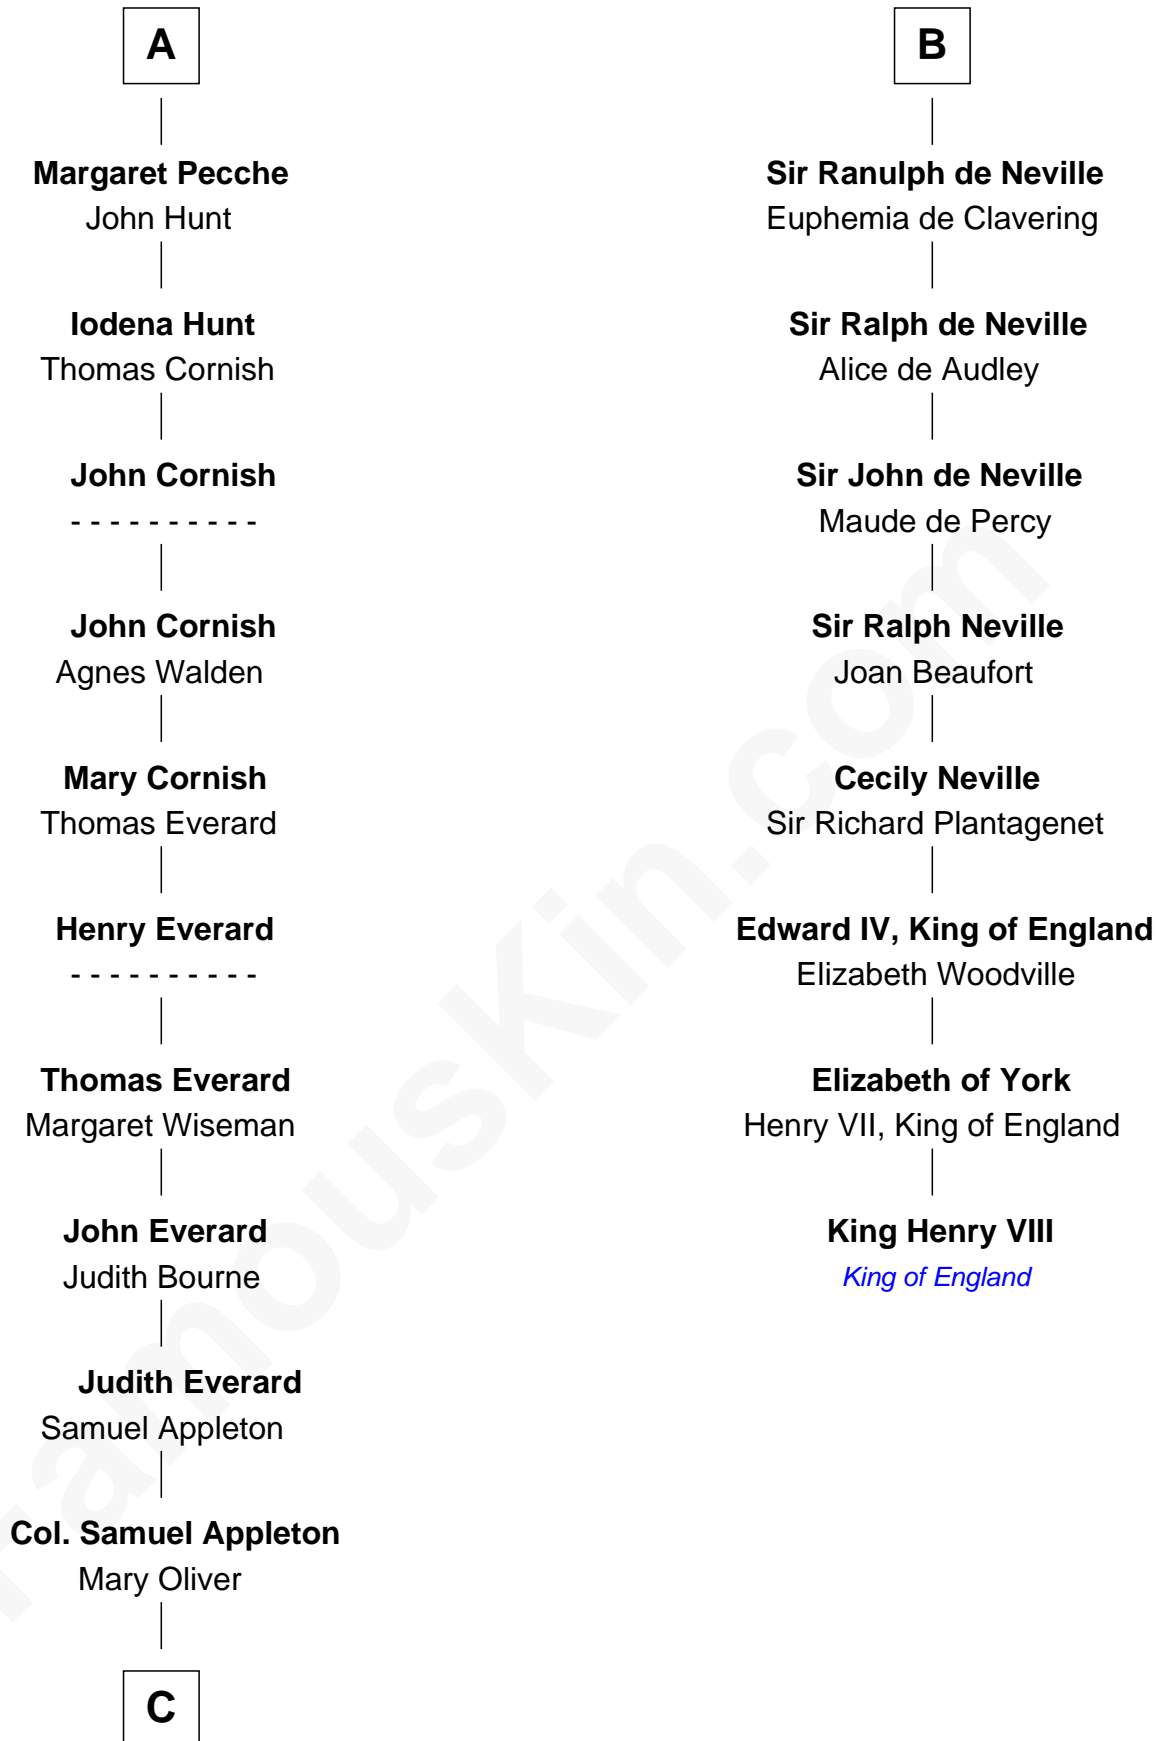

FamousKin.com

Relationship Chart of

General William Whipple

Signer of the Declaration of Independence

14th cousin 5 times removed of

King Henry VIII
King of England

C

—
Joanna Appleton

Matthew Whipple

—
William Whipple

Mary Cutts

—
General William Whipple

Signer of Declaration of Independence

FamousKin.com