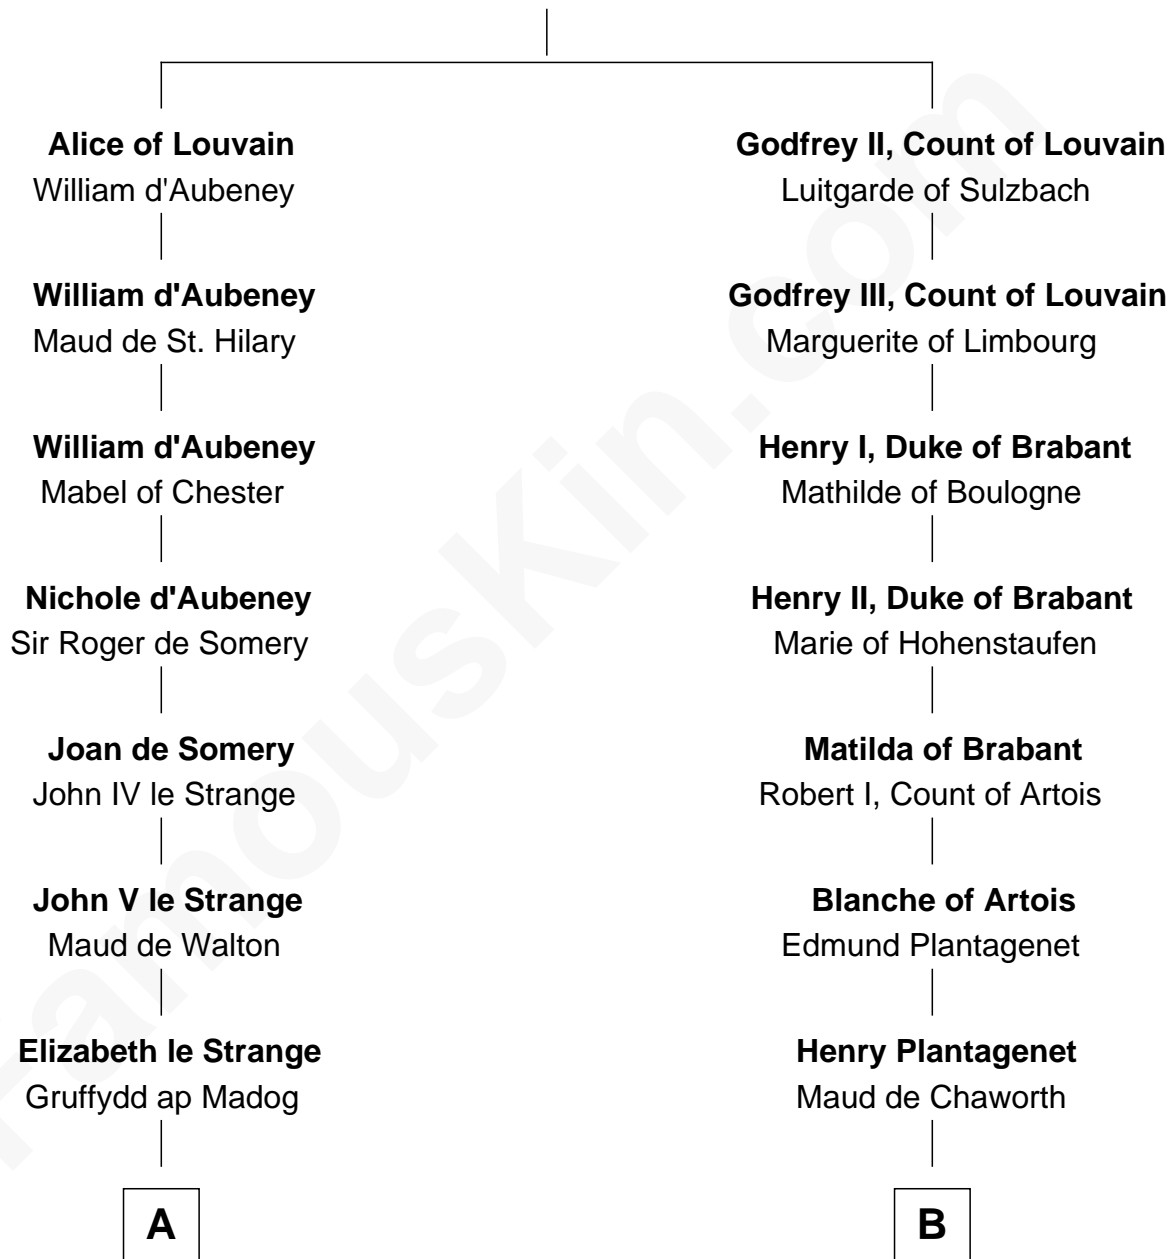

FamousKin.com

Relationship Chart of

General William Whipple

Signer of the Declaration of Independence

13th cousin 6 times removed of

King Henry VIII
King of England

Gottfried I, Count of Louvain

Ide de Chiny

C

—
Joanna Appleton

Matthew Whipple

—
William Whipple

Mary Cutts

—
General William Whipple

Signer of Declaration of Independence

FamousKin.com