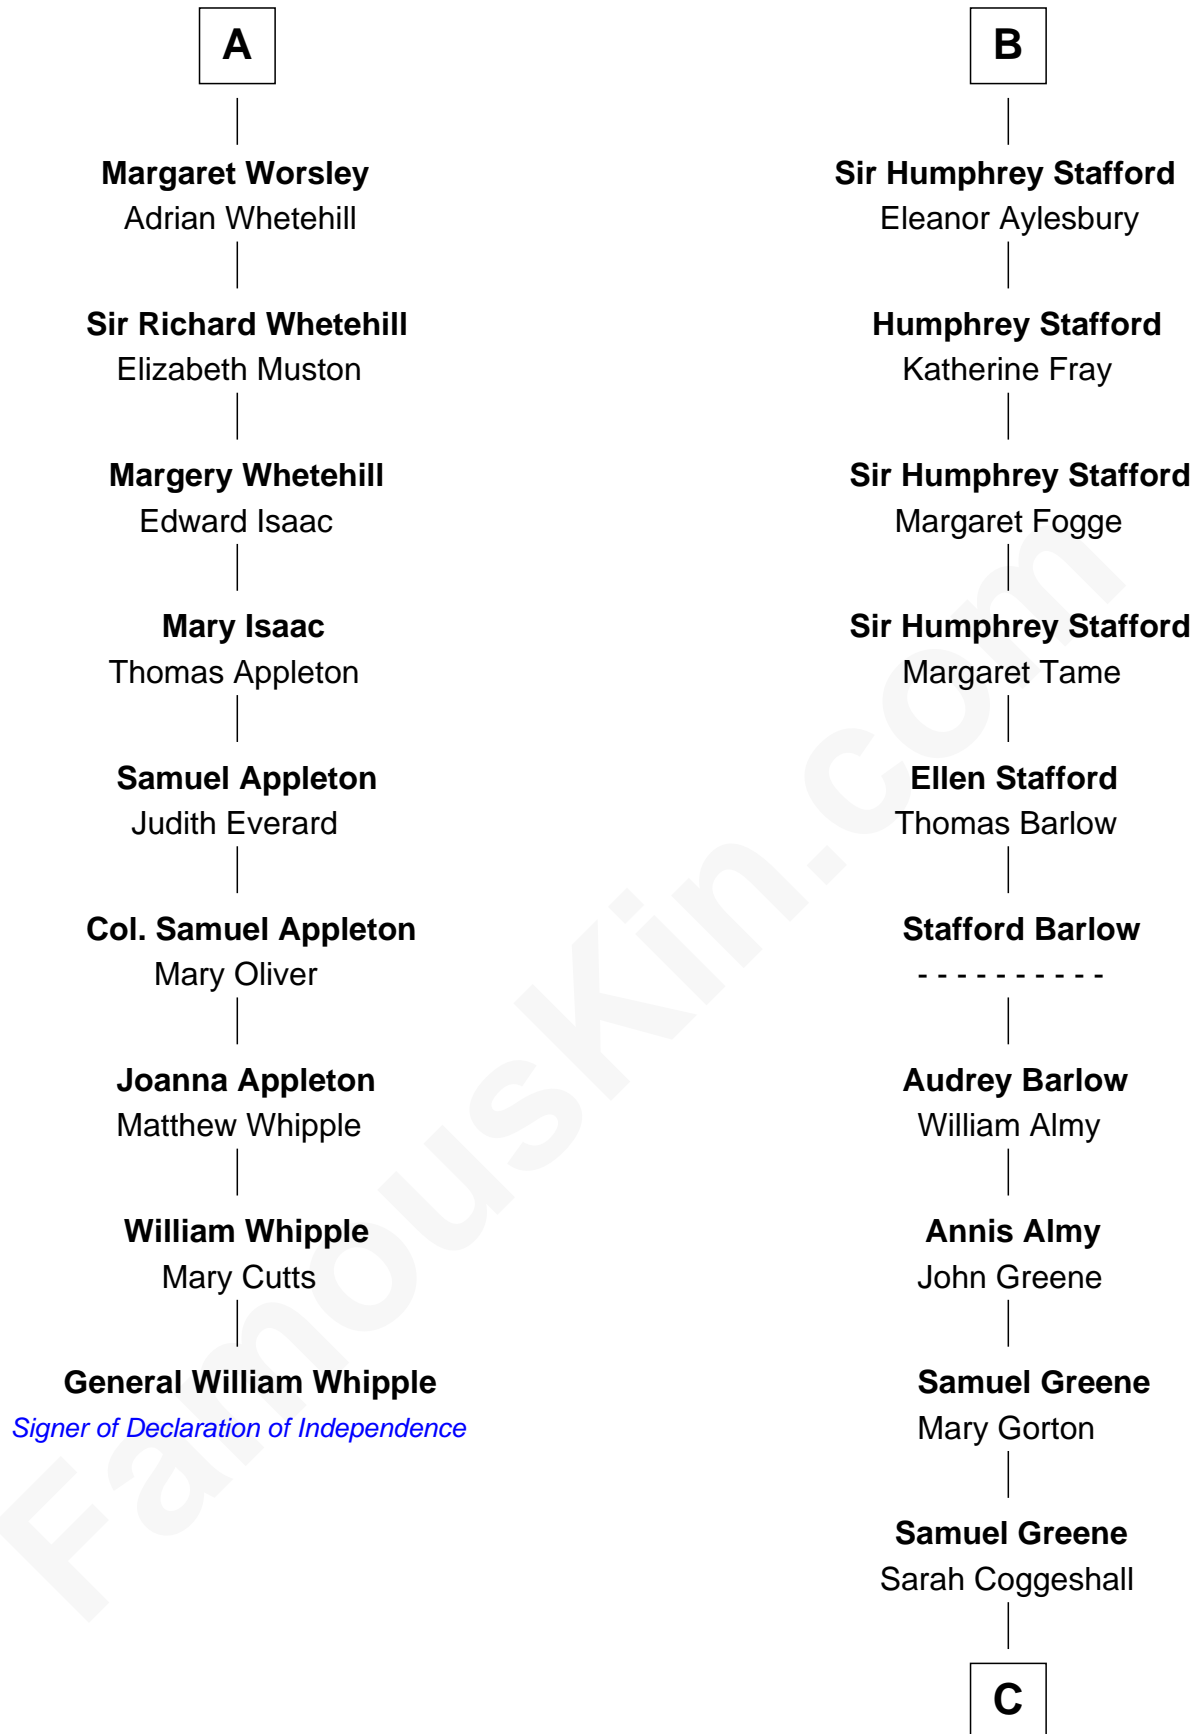

FamousKin.com

Relationship Chart of

General William Whipple

Signer of the Declaration of Independence

15th cousin 4 times removed of

Samuel Ward King

15th Governor of Rhode Island

Sir Roger de Somery

Nichole d'Aubenev

C

—
Mercy Green

John Walton

—
Welthian Walton

William Borden King

—
Samuel Ward King

15th Governor of Rhode Island