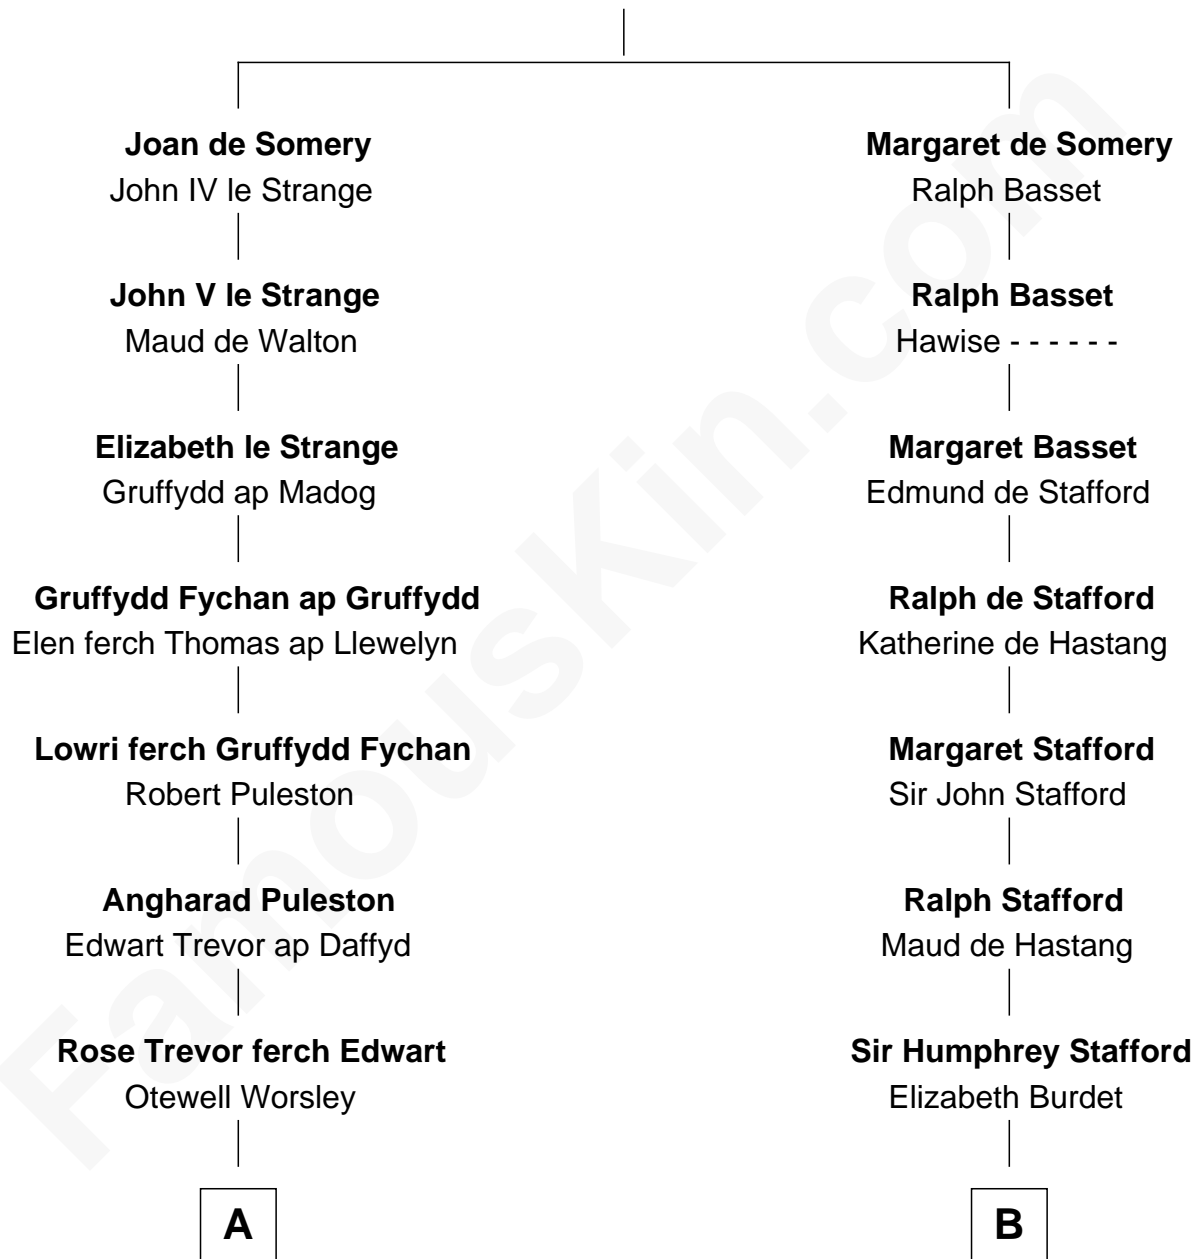

FamousKin.com

Relationship Chart of

General William Whipple

Signer of the Declaration of Independence

15th cousin 4 times removed of

Samuel Ward King

15th Governor of Rhode Island

Sir Roger de Somery

Nichole d'Aubenev

C

—
Mercy Green

John Walton

—
Welthian Walton

William Borden King

—
Samuel Ward King

15th Governor of Rhode Island

FamousKin.com