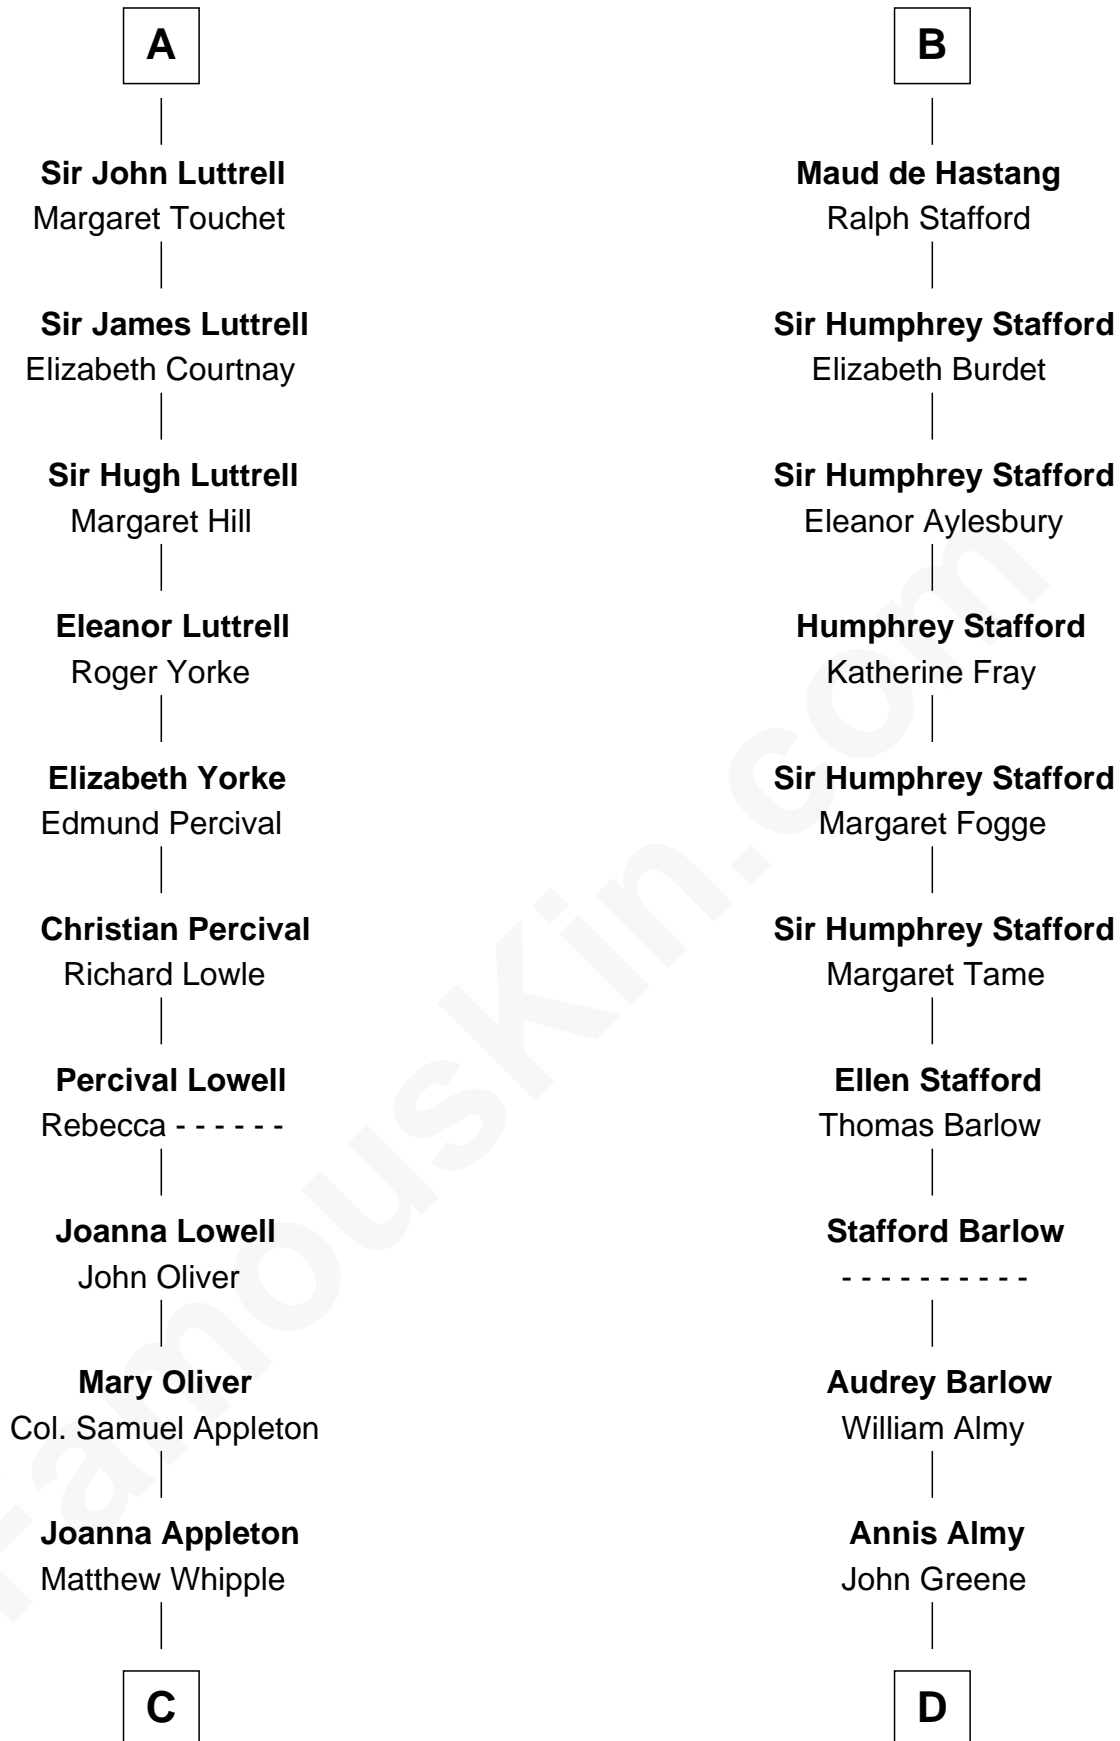

## Relationship Chart of General William Whipple

*Signer of the Declaration of Independence*

18th cousin 3 times removed of

**Samuel Ward King**

*15th Governor of Rhode Island*

**Henry II, King of England**

**Ida Longespee**  
Sir William de Beauchamp

**Edward I, King of England**  
Eleanor of Castile

**Beatrice de Beauchamp**  
Thomas FitzOtto

**Elizabeth Plantagenet**  
Humphrey de Bohun

**Maud FitzThomas**  
John de Botetourte

**Margaret de Bohun**  
Sir Hugh de Courtney

**Ada de Botetourte**  
Sir John de St. Philibert

**Elizabeth de Courtney**  
Sir Andrew Luttrell

**Maud de St. Philibert**  
Sir Warin Trussell

**Sir Hugh Luttrell**  
Catherine de Beaumont

**Maud Trussell**  
Sir John de Hastang

**A**

**B**

**C**

**William Whipple**

Mary Cutts

**General William Whipple**

*Signer of Declaration of Independence*