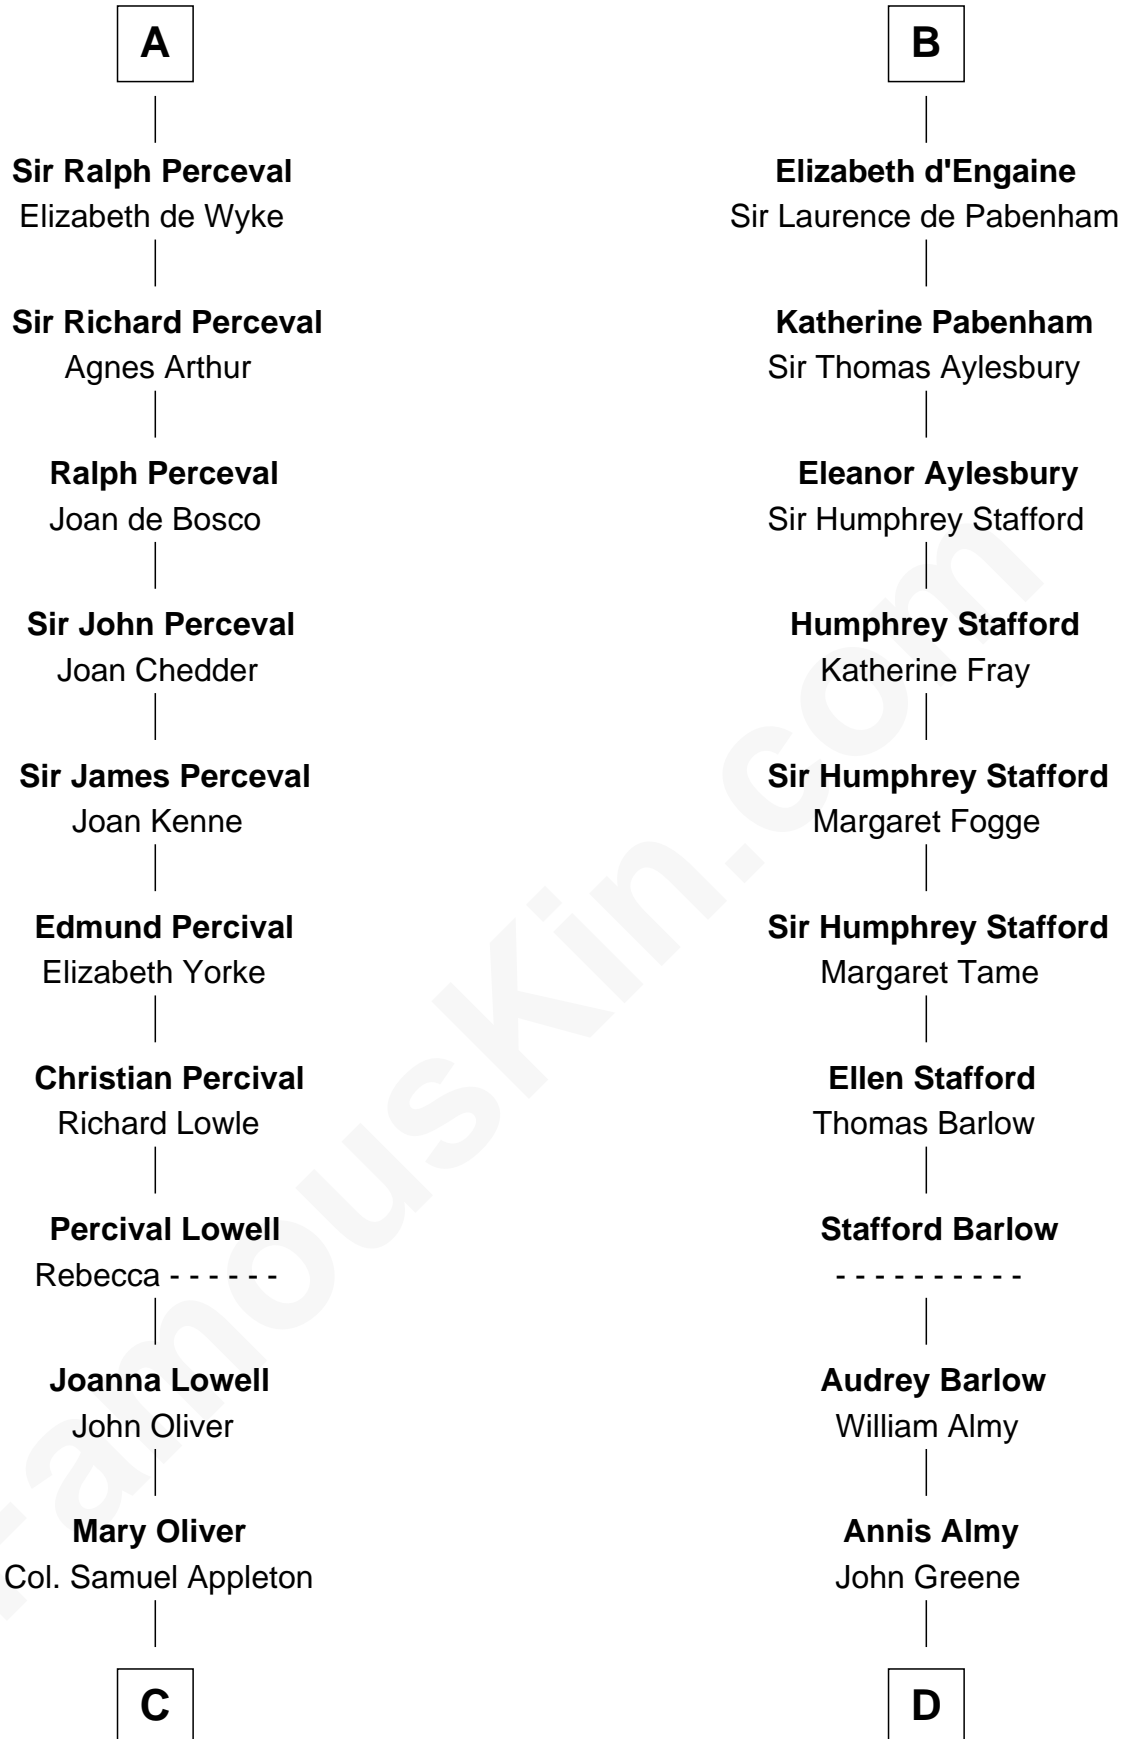

## Relationship Chart of

### General William Whipple

*Signer of the Declaration of Independence*

19th cousin 2 times removed of

### Samuel Ward King

*15th Governor of Rhode Island*

**C**

**Joanna Appleton**

Matthew Whipple

**William Whipple**

Mary Cutts

**General William Whipple**