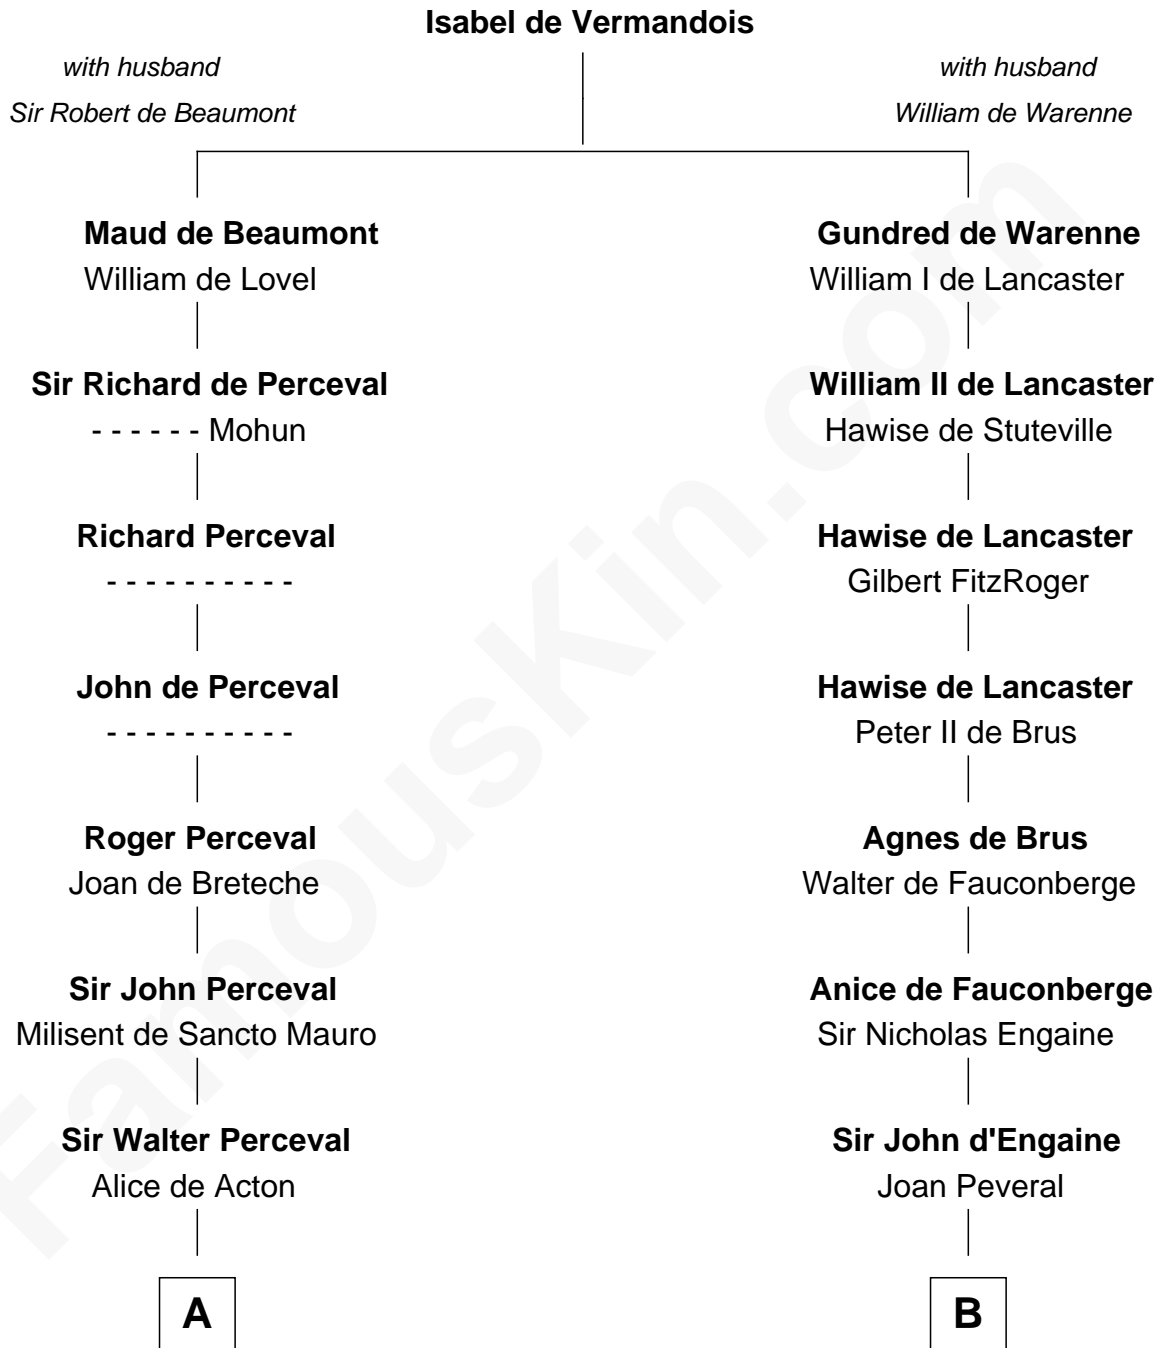

## Relationship Chart of

### General William Whipple

*Signer of the Declaration of Independence*

19th cousin 2 times removed of

### Samuel Ward King

*15th Governor of Rhode Island*

**C**

**Joanna Appleton**

Matthew Whipple

**William Whipple**

Mary Cutts

**General William Whipple**