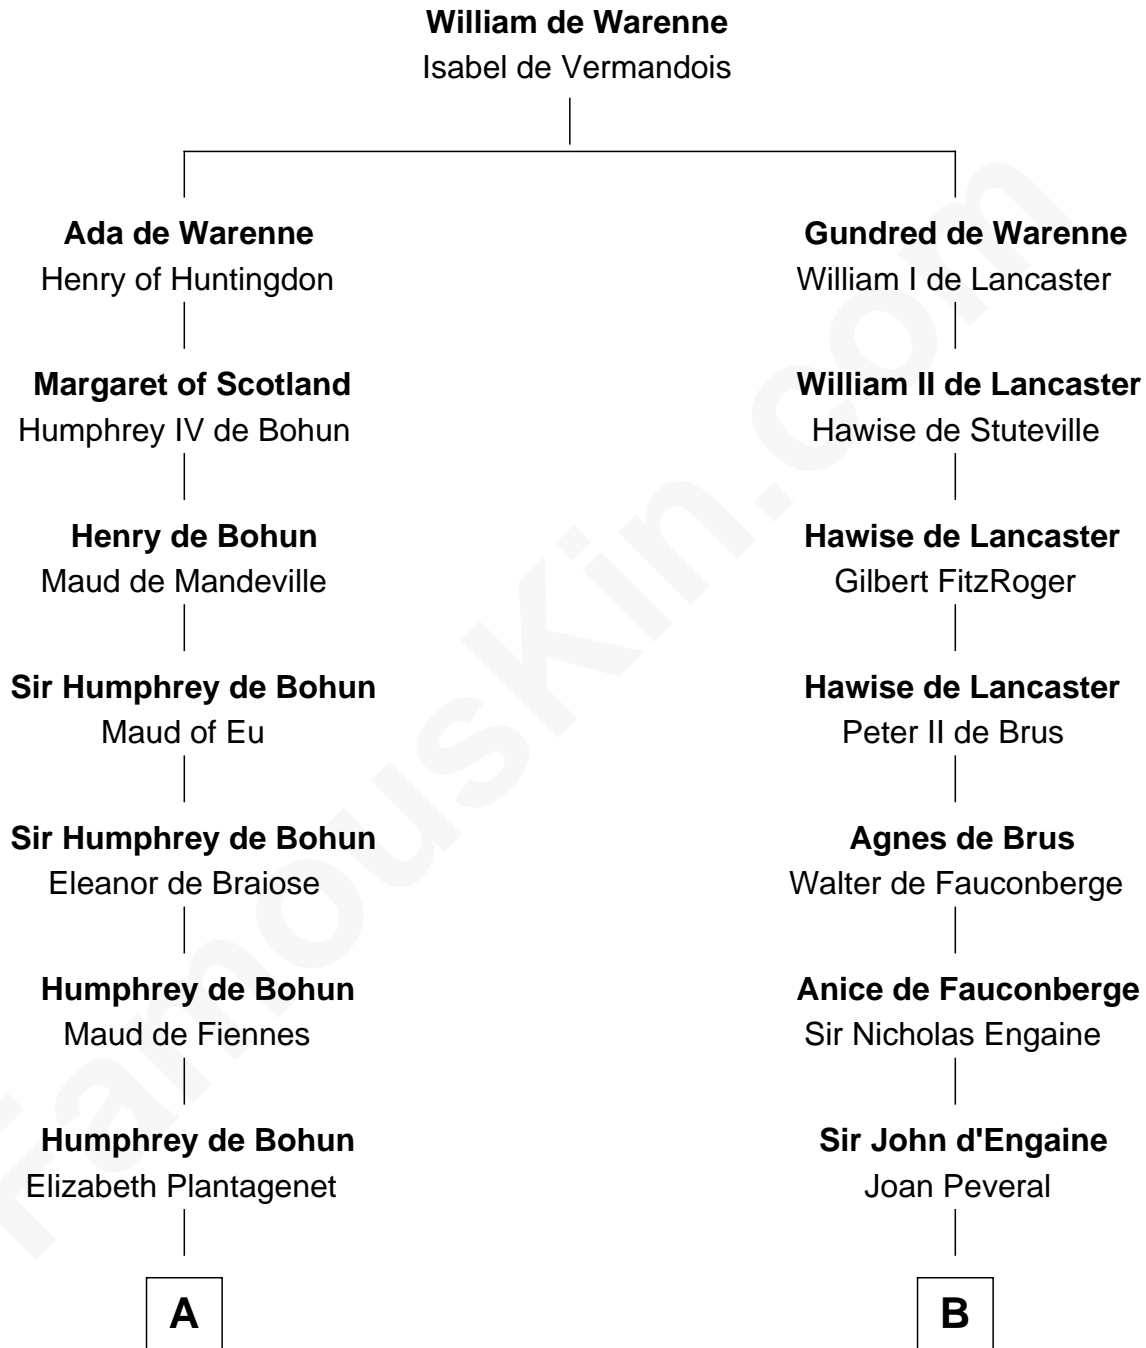

FamousKin.com

Relationship Chart of

General William Whipple

Signer of the Declaration of Independence

21st cousin of

Samuel Ward King

15th Governor of Rhode Island

C

Joanna Lowell

John Oliver

Mary Oliver

Col. Samuel Appleton

Joanna Appleton

Matthew Whipple

William Whipple

Mary Cutts

General William Whipple

Signer of Declaration of Independence

D

Samuel Greene

Mary Gorton

Samuel Greene

Sarah Coggeshall

Mercy Green

John Walton

Welthian Walton

William Borden King

Samuel Ward King

15th Governor of Rhode Island