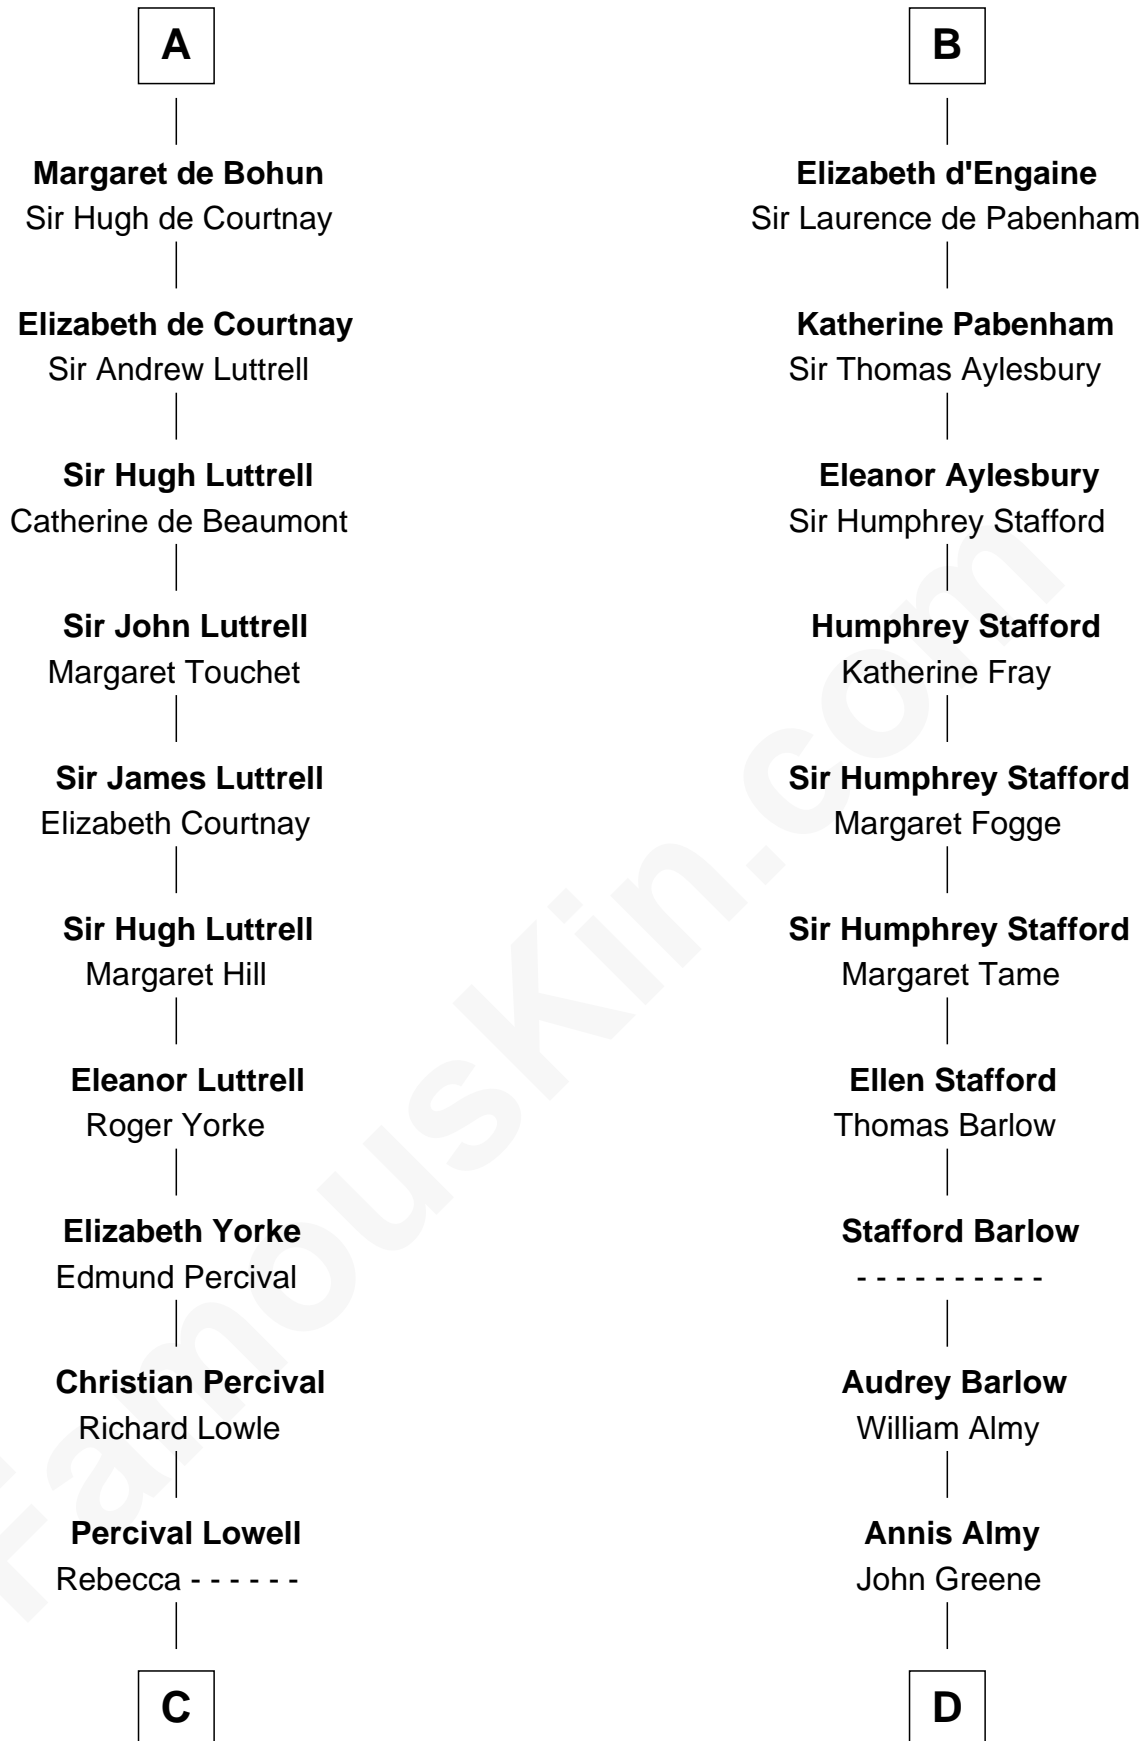

FamousKin.com

Relationship Chart of

General William Whipple

Signer of the Declaration of Independence

21st cousin of

Samuel Ward King

15th Governor of Rhode Island

C

Joanna Lowell

John Oliver

Mary Oliver

Col. Samuel Appleton

Joanna Appleton

Matthew Whipple

William Whipple

Mary Cutts

General William Whipple

Signer of Declaration of Independence

D

Samuel Greene

Mary Gorton

Samuel Greene

Sarah Coggeshall

Mercy Green

John Walton

Welthian Walton

William Borden King

Samuel Ward King

15th Governor of Rhode Island