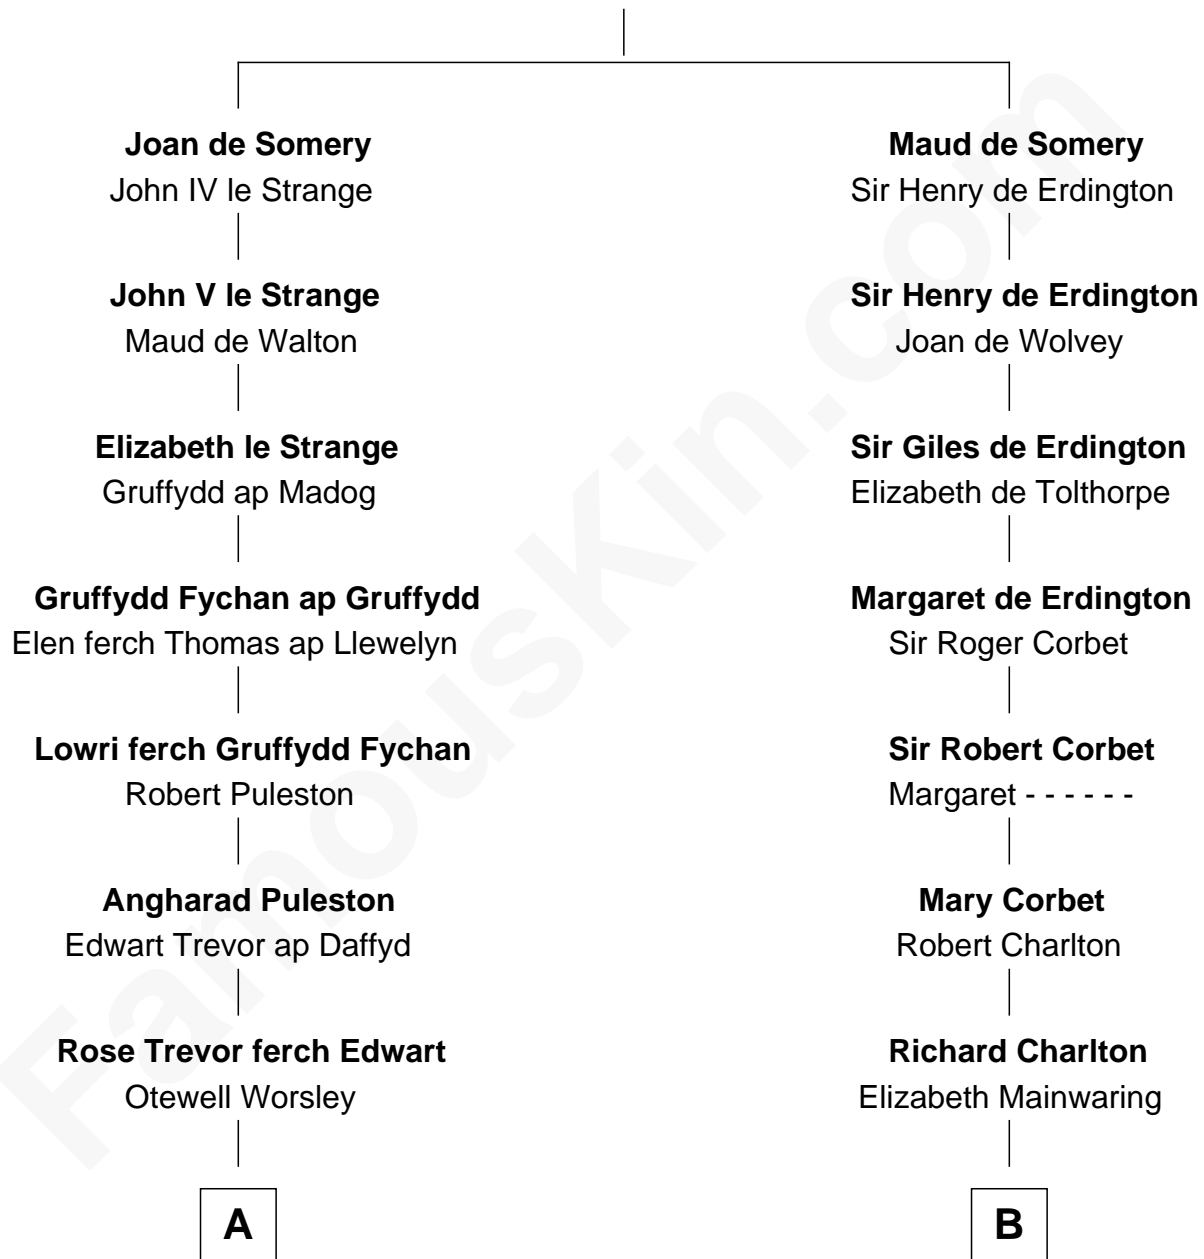

Sir Roger de Somery

Nichole d'Aubenev