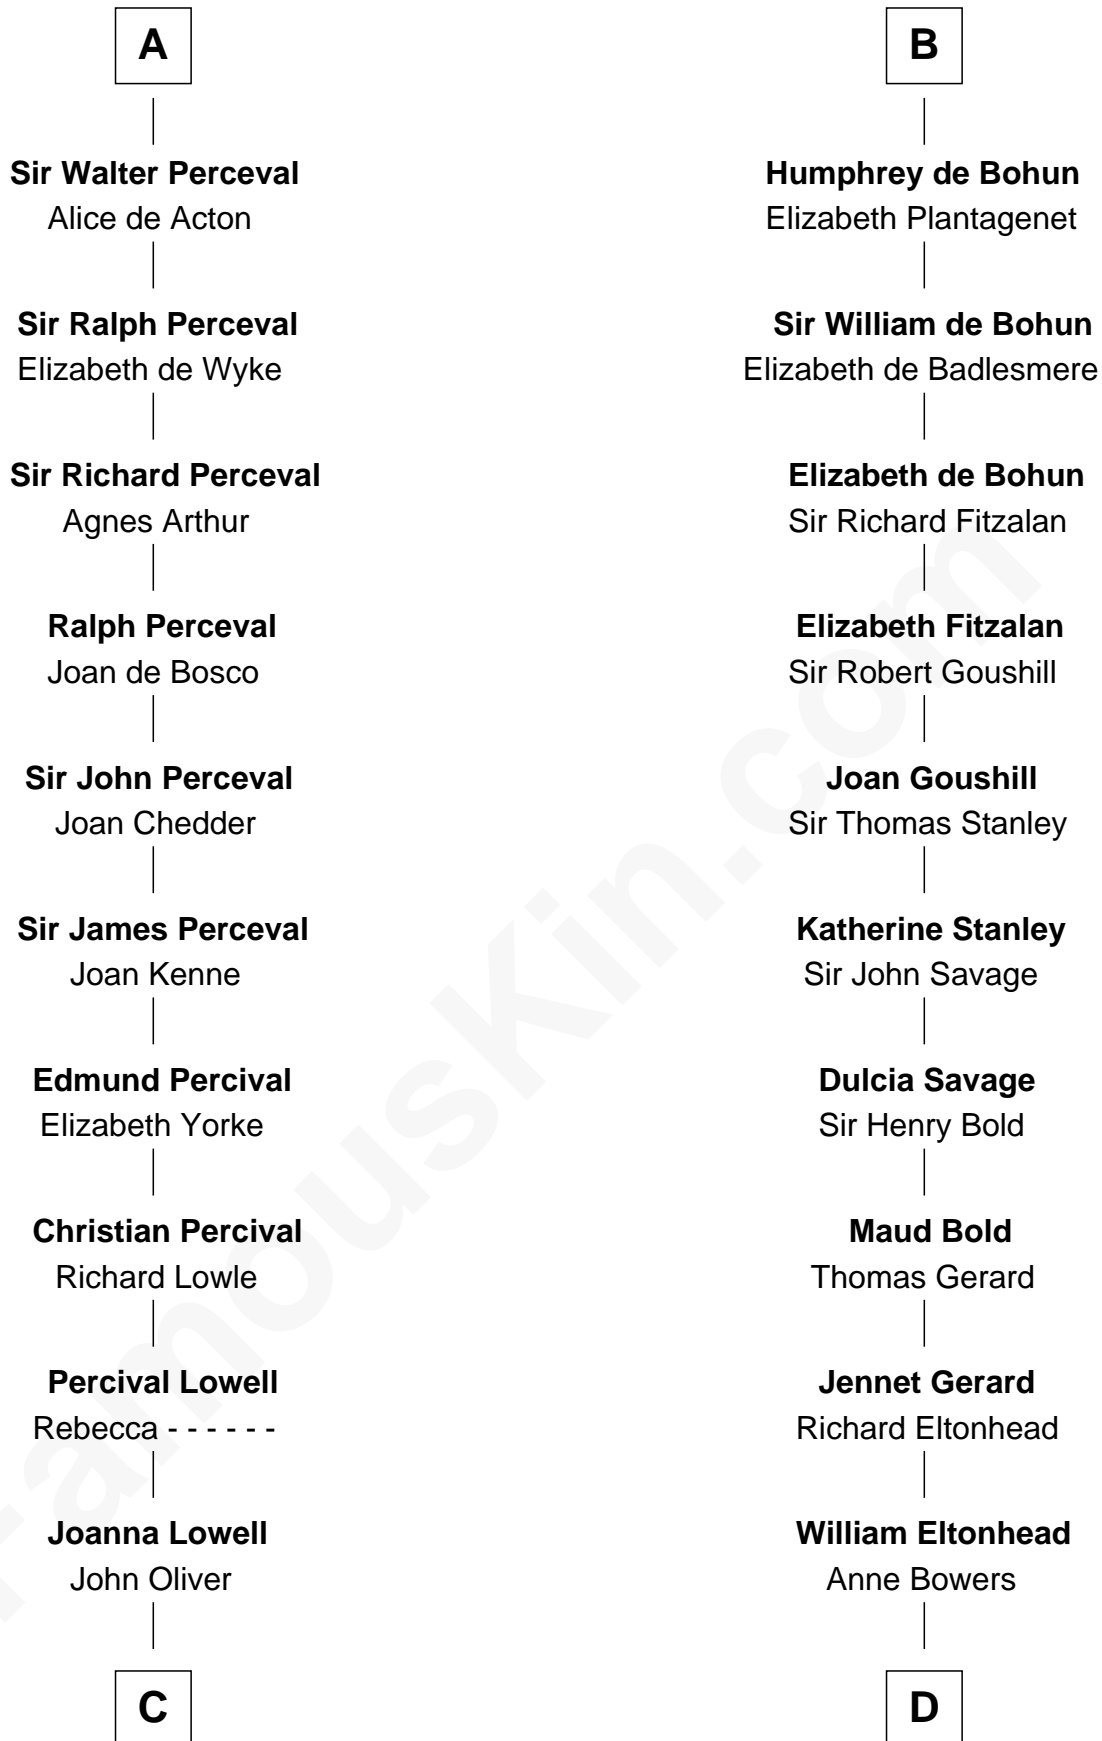

FamousKin.com

Relationship Chart of

General William Whipple

Signer of the Declaration of Independence

20th cousin 1 time removed of

Francis Lightfoot Lee

Signer of the Declaration of Independence

C

Mary Oliver
Col. Samuel Appleton

Joanna Appleton
Matthew Whipple

William Whipple
Mary Cutts

General William Whipple
Signer of Declaration of Independence

D

Richard Eltonhead
Anne Sutton

Alice Eltonhead
Henry Corbin