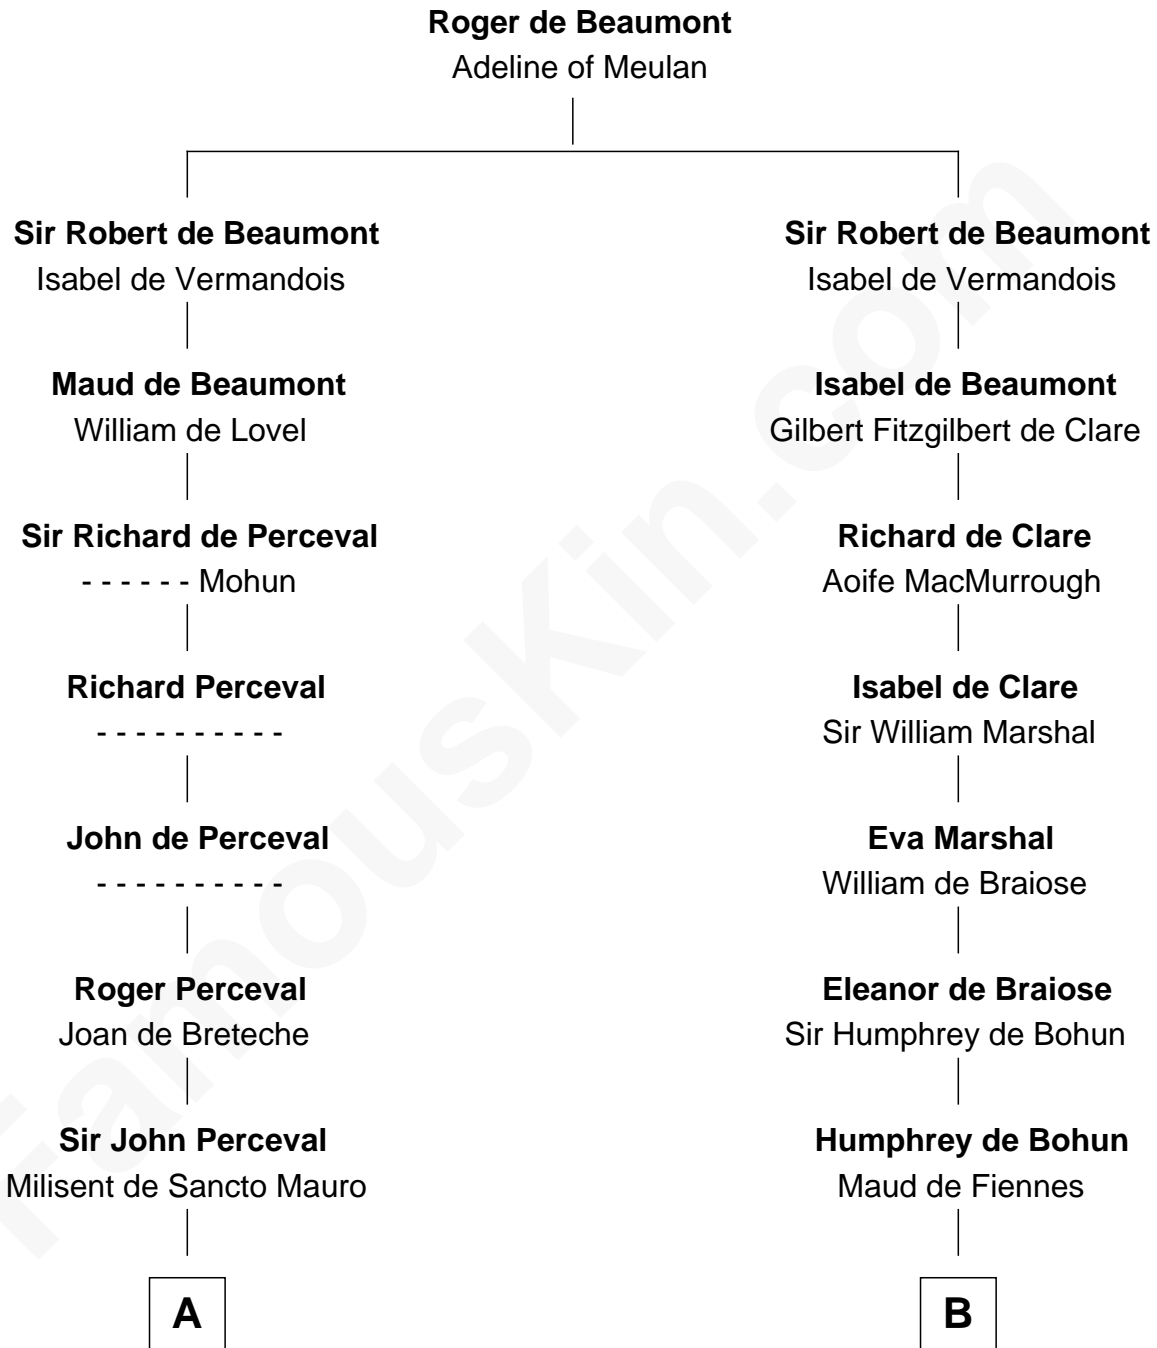

FamousKin.com

Relationship Chart of

General William Whipple

Signer of the Declaration of Independence

20th cousin 1 time removed of

Francis Lightfoot Lee

Signer of the Declaration of Independence

C

Mary Oliver
Col. Samuel Appleton

Joanna Appleton
Matthew Whipple

William Whipple
Mary Cutts

General William Whipple
Signer of Declaration of Independence

D

Richard Eltonhead
Anne Sutton

Alice Eltonhead
Henry Corbin