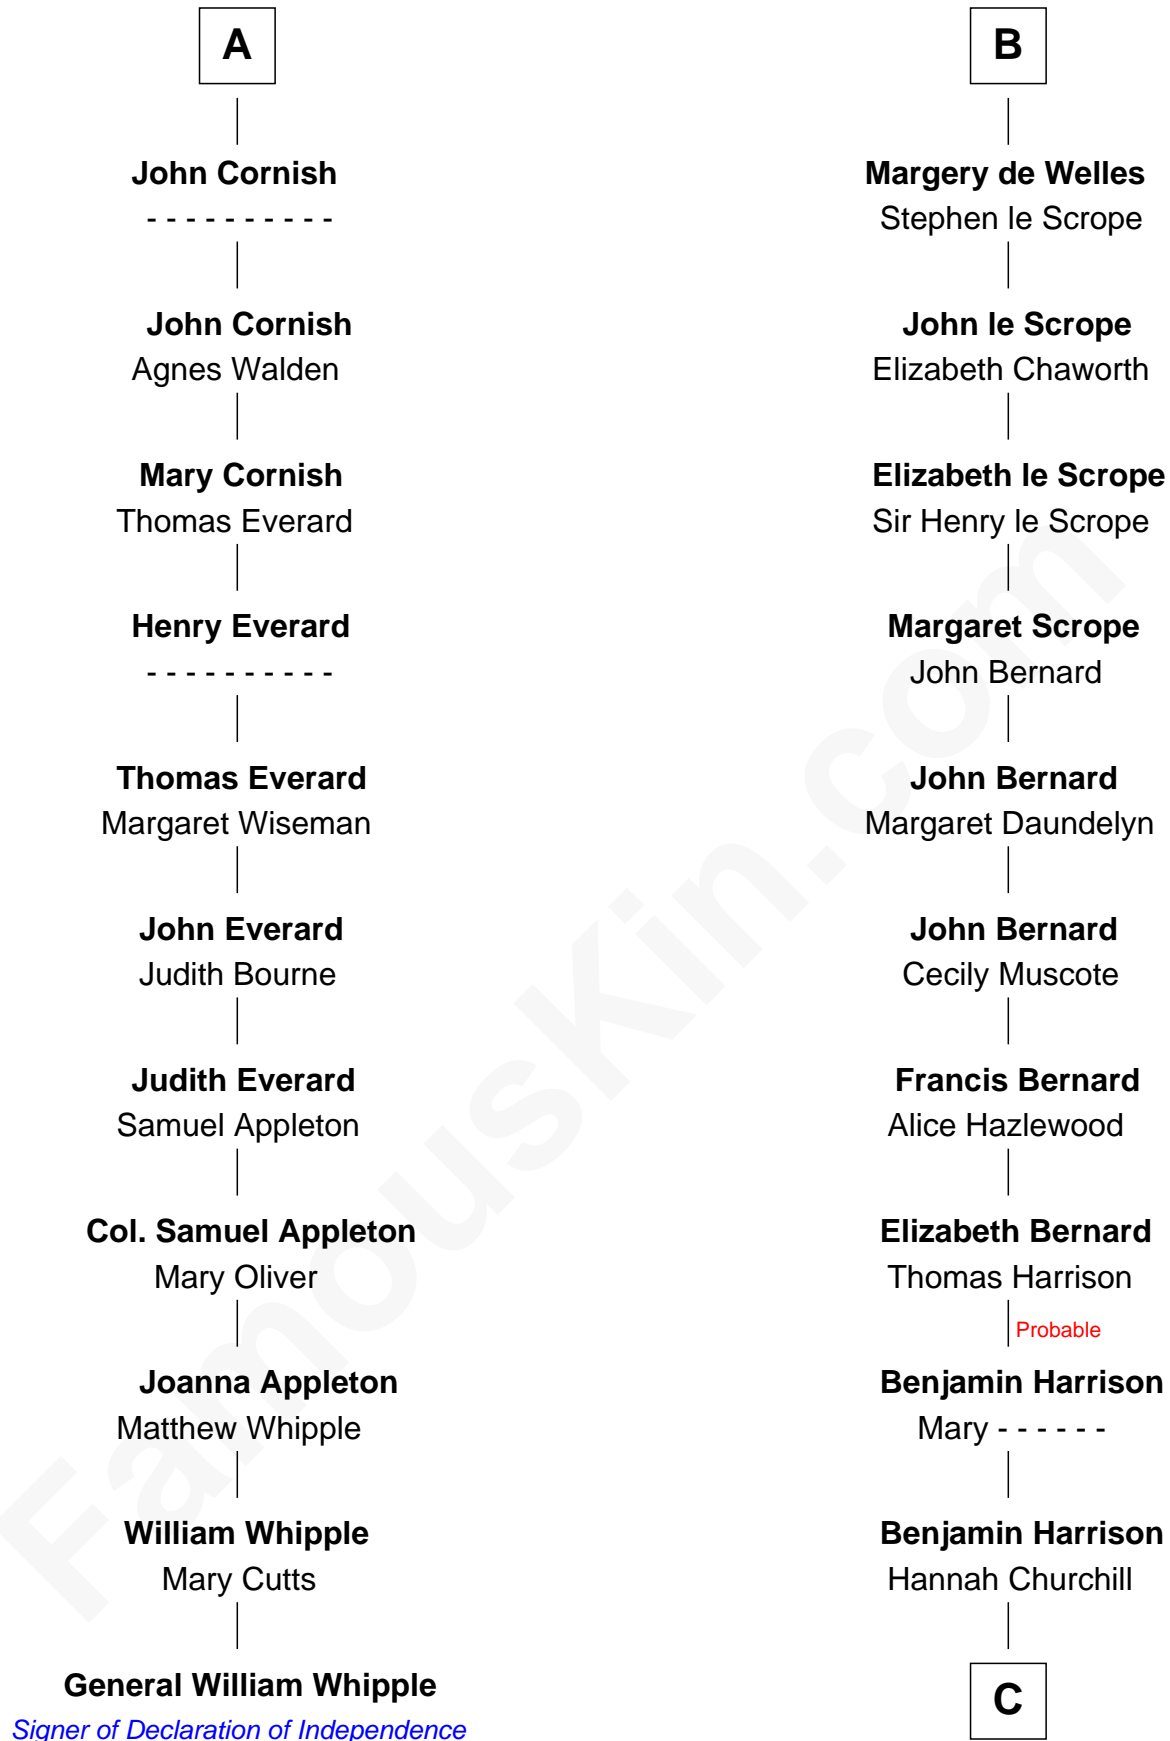

FamousKin.com

Relationship Chart of

General William Whipple

Signer of the Declaration of Independence

17th cousin 2 times removed of

Francis Lightfoot Lee

Signer of the Declaration of Independence

C

Hannah Harrison

Philip Ludwell

Hannah Ludwell

Gov. Thomas Lee

Francis Lightfoot Lee

Signer of Declaration of Independence

FamousKin.com