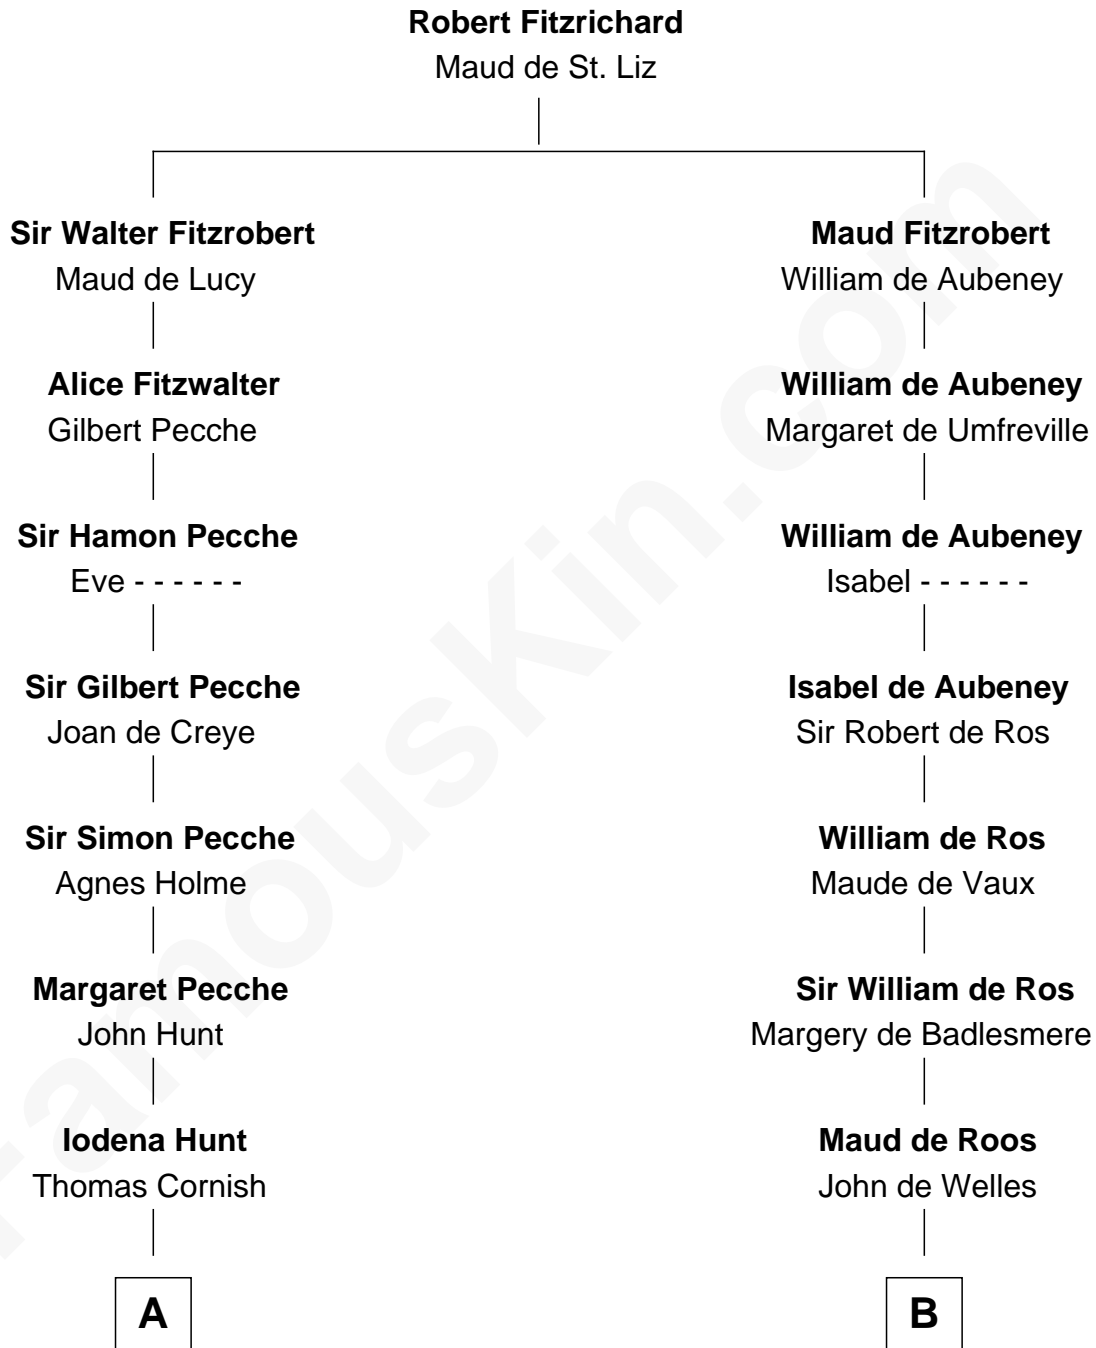

FamousKin.com

Relationship Chart of

General William Whipple

Signer of the Declaration of Independence

17th cousin 2 times removed of

Francis Lightfoot Lee

Signer of the Declaration of Independence

C

Hannah Harrison

Philip Ludwell

Hannah Ludwell

Gov. Thomas Lee

Francis Lightfoot Lee

Signer of Declaration of Independence

FamousKin.com