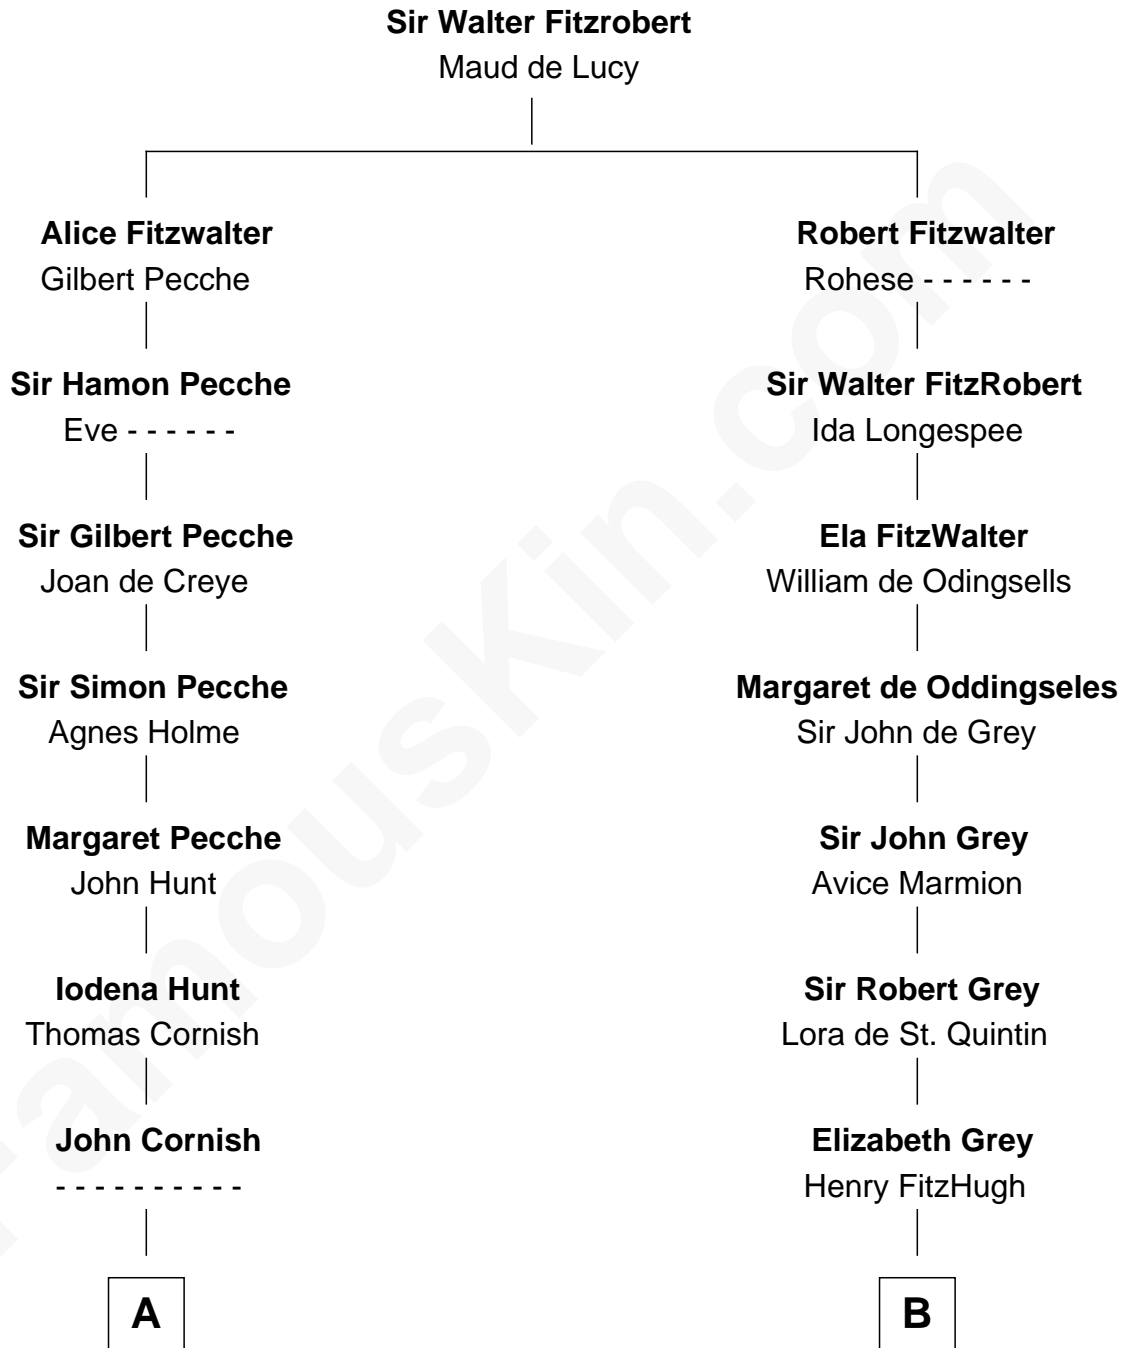

FamousKin.com

Relationship Chart of

General William Whipple

Signer of the Declaration of Independence

16th cousin 4 times removed of

Francis Lightfoot Lee

Signer of the Declaration of Independence

C

Henry Corbin
Alice Eltonhead

Laetitia Corbin
Richard Lee

Gov. Thomas Lee
Hannah Ludwell

Francis Lightfoot Lee
Signer of Declaration of Independence

FamousKin.com