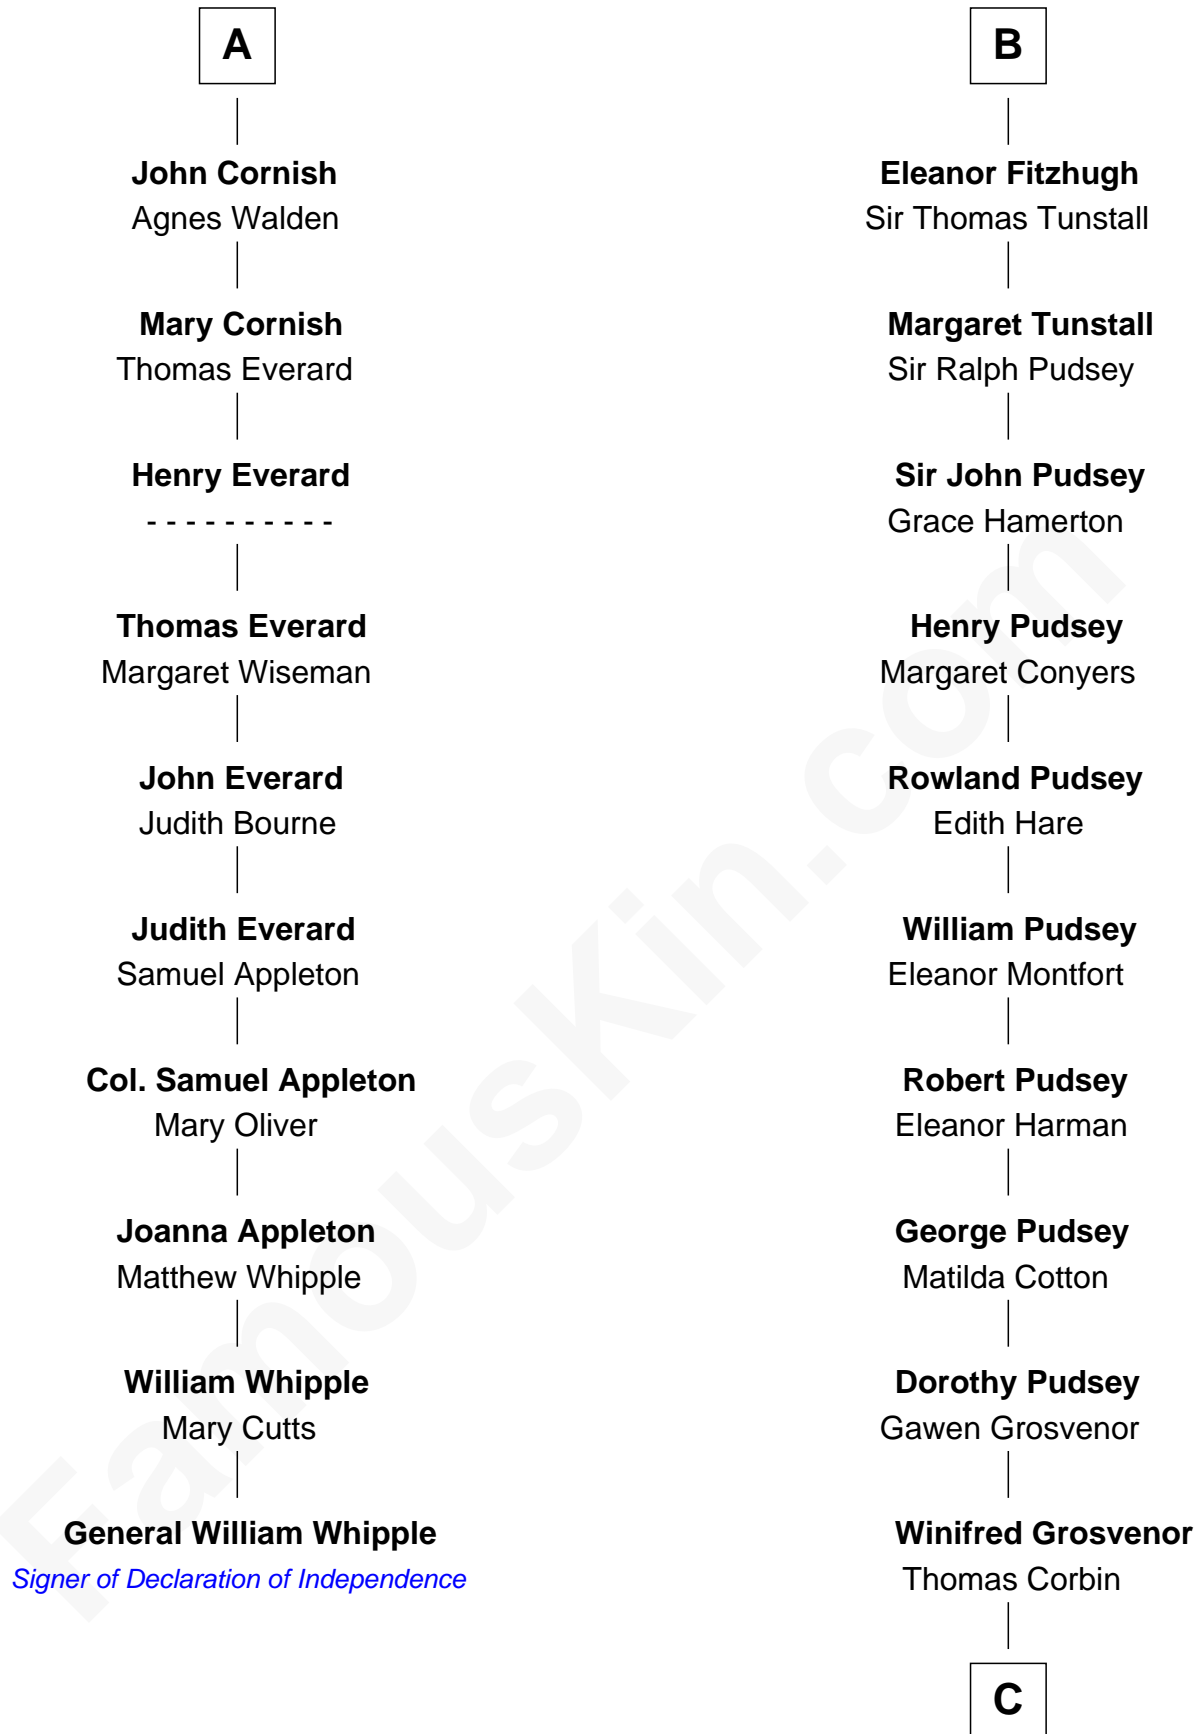

FamousKin.com

Relationship Chart of

General William Whipple

Signer of the Declaration of Independence

16th cousin 4 times removed of

Francis Lightfoot Lee

Signer of the Declaration of Independence

C

Henry Corbin
Alice Eltonhead

Laetitia Corbin
Richard Lee

Gov. Thomas Lee
Hannah Ludwell

Francis Lightfoot Lee
Signer of Declaration of Independence

FamousKin.com