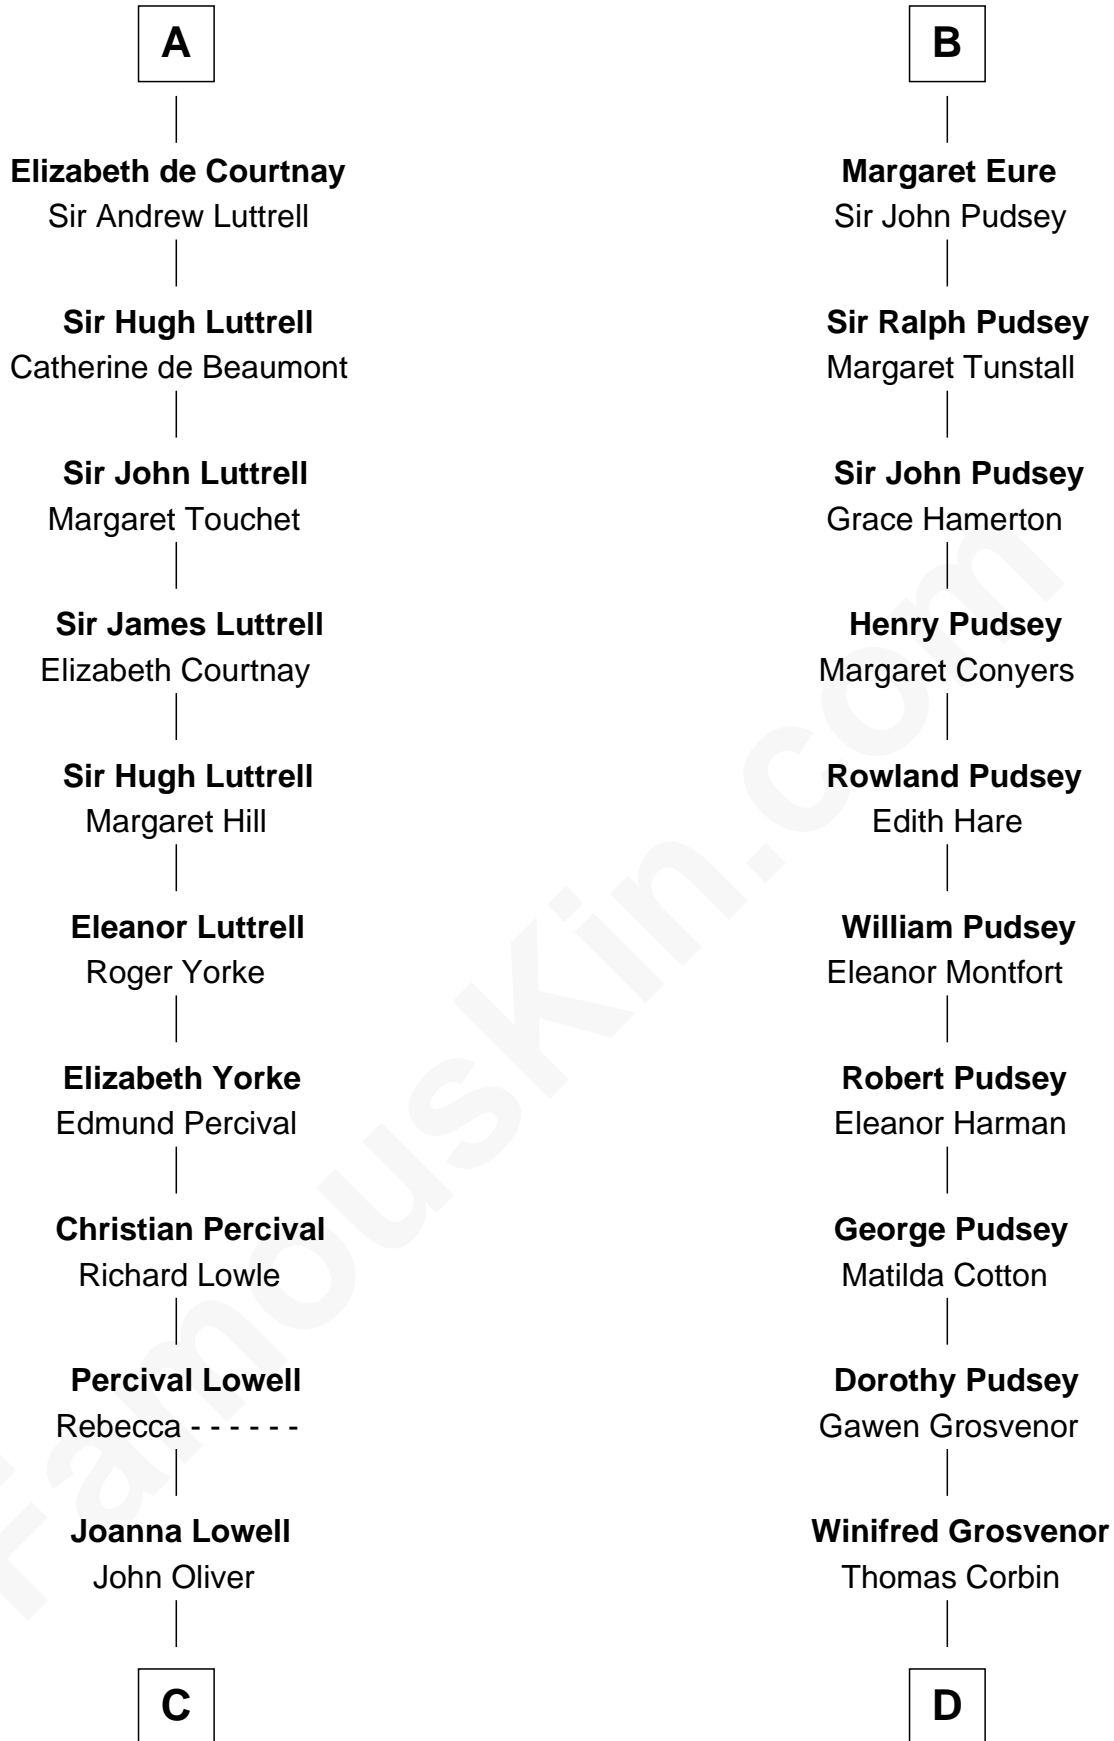

FamousKin.com

Relationship Chart of

General William Whipple

Signer of the Declaration of Independence

20th cousin of

Francis Lightfoot Lee

Signer of the Declaration of Independence

C

Mary Oliver
Col. Samuel Appleton

Joanna Appleton
Matthew Whipple

William Whipple
Mary Cutts

General William Whipple
Signer of Declaration of Independence

D

Henry Corbin
Alice Eltonhead

Laetitia Corbin
Richard Lee

Gov. Thomas Lee
Hannah Ludwell

Francis Lightfoot Lee
Signer of Declaration of Independence

FamousKin.com