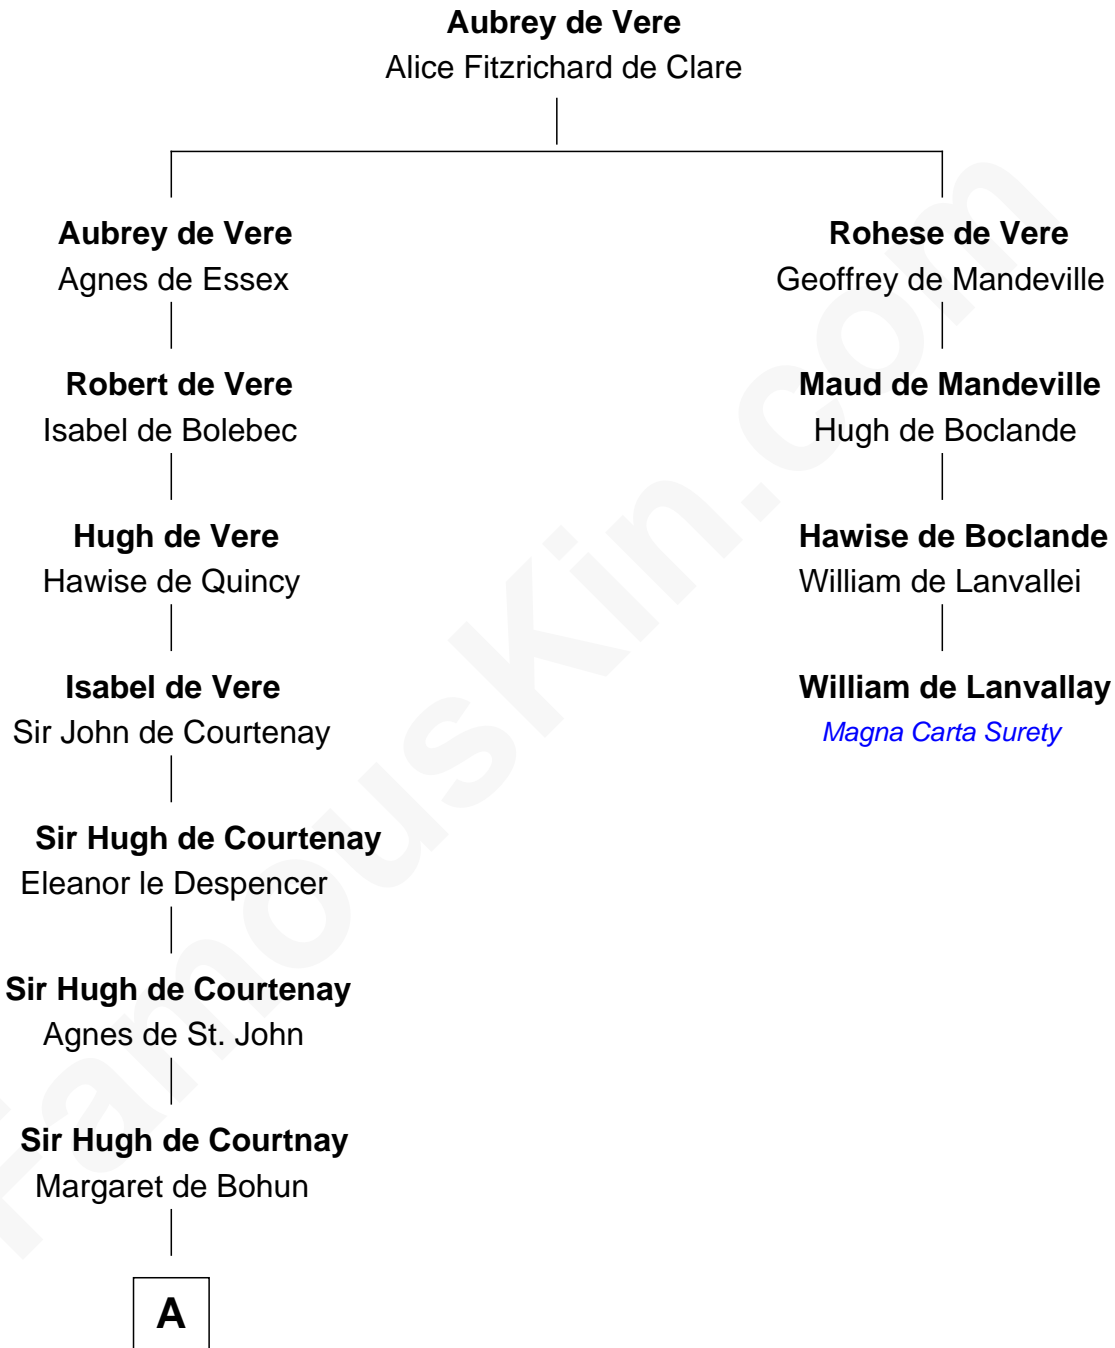

FamousKin.com

Relationship Chart of

General William Whipple

Signer of the Declaration of Independence

3rd cousin 17 times removed of

William de Lanvallay
Magna Carta Surety

A

Elizabeth de Courtnay

Margaret Hill

Eleanor Luttrell

Roger Yorke

Elizabeth Yorke

Edmund Percival

Christian Percival

Richard Lowle

Percival Lowell