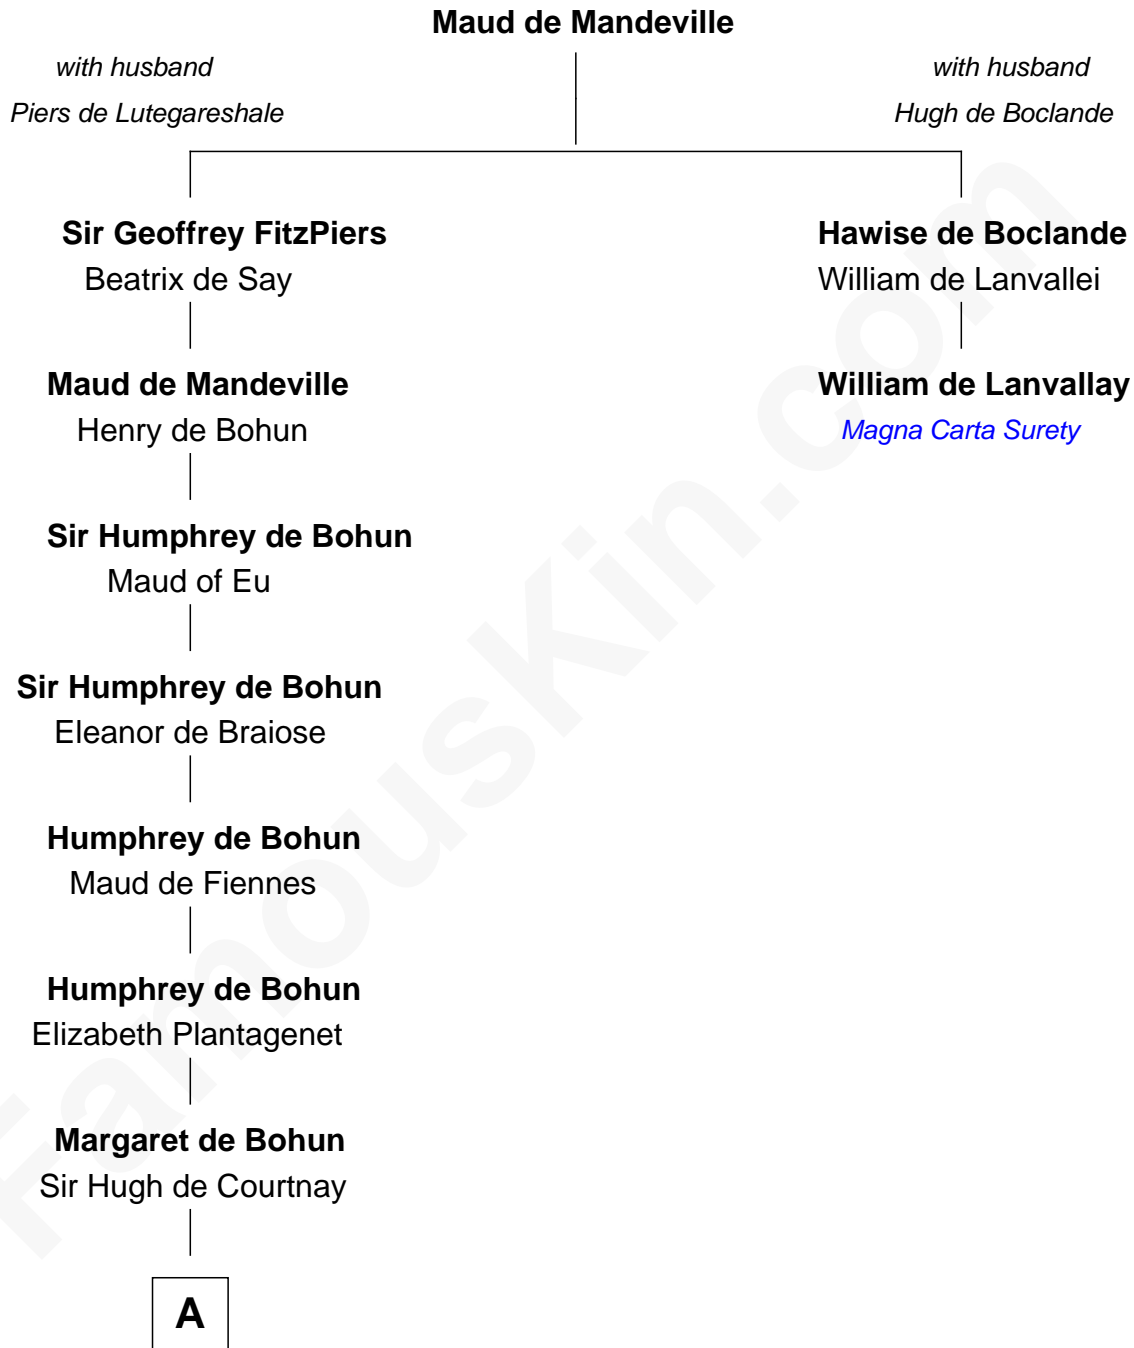

# FamousKin.com

## Relationship Chart of

### General William Whipple

*Signer of the Declaration of Independence*

1st cousin 19 times removed of

**William de Lanvallay**  
*Magna Carta Surety*

**A**

**Elizabeth de Courtnay**

Sir Andrew Luttrell

**Sir Hugh Luttrell**