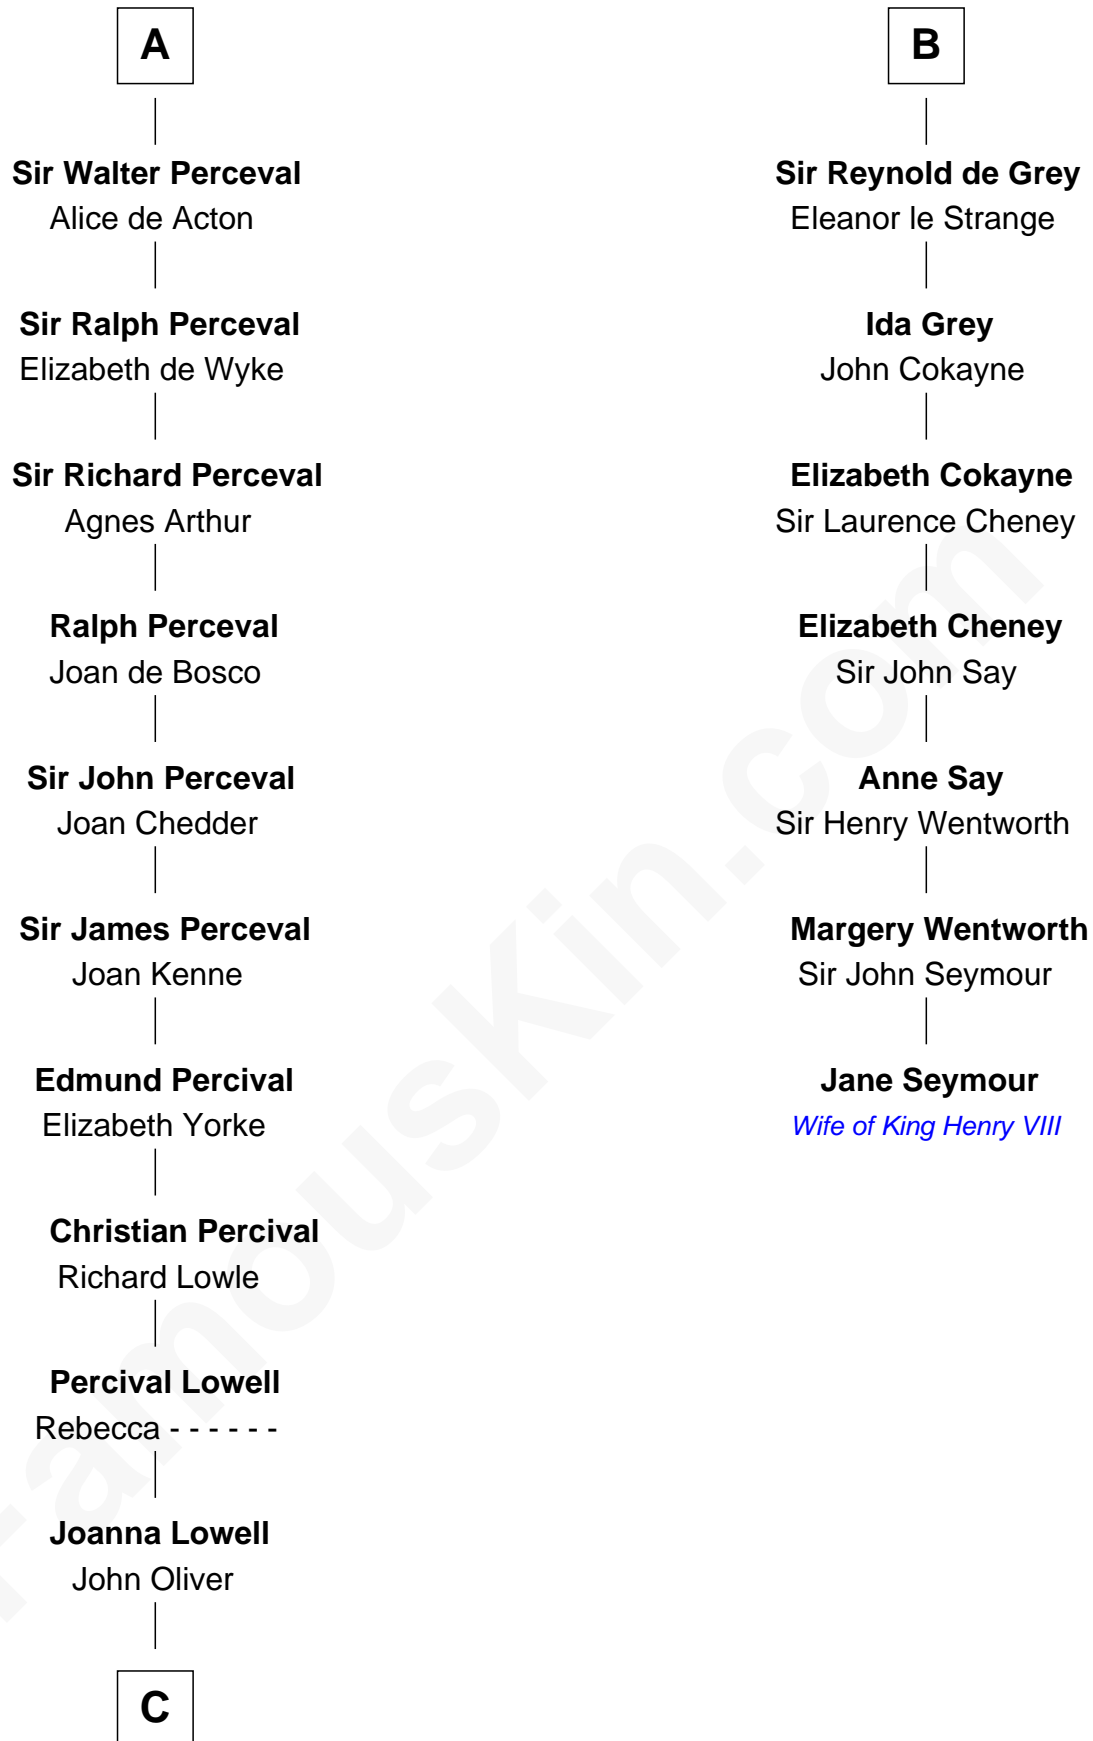

FamousKin.com

Relationship Chart of

General William Whipple

Signer of the Declaration of Independence

13th cousin 7 times removed of

Jane Seymour

3rd Wife of King Henry VIII

Hugh I of Vermandois
Adèle of Vermandois

Elizabeth de Hastings
Sir Roger de Grey

B

C

—
Mary Oliver
Col. Samuel Appleton

—
Joanna Appleton
Matthew Whipple

—
William Whipple
Mary Cutts

—
General William Whipple
Signer of Declaration of Independence

FamousKin.com