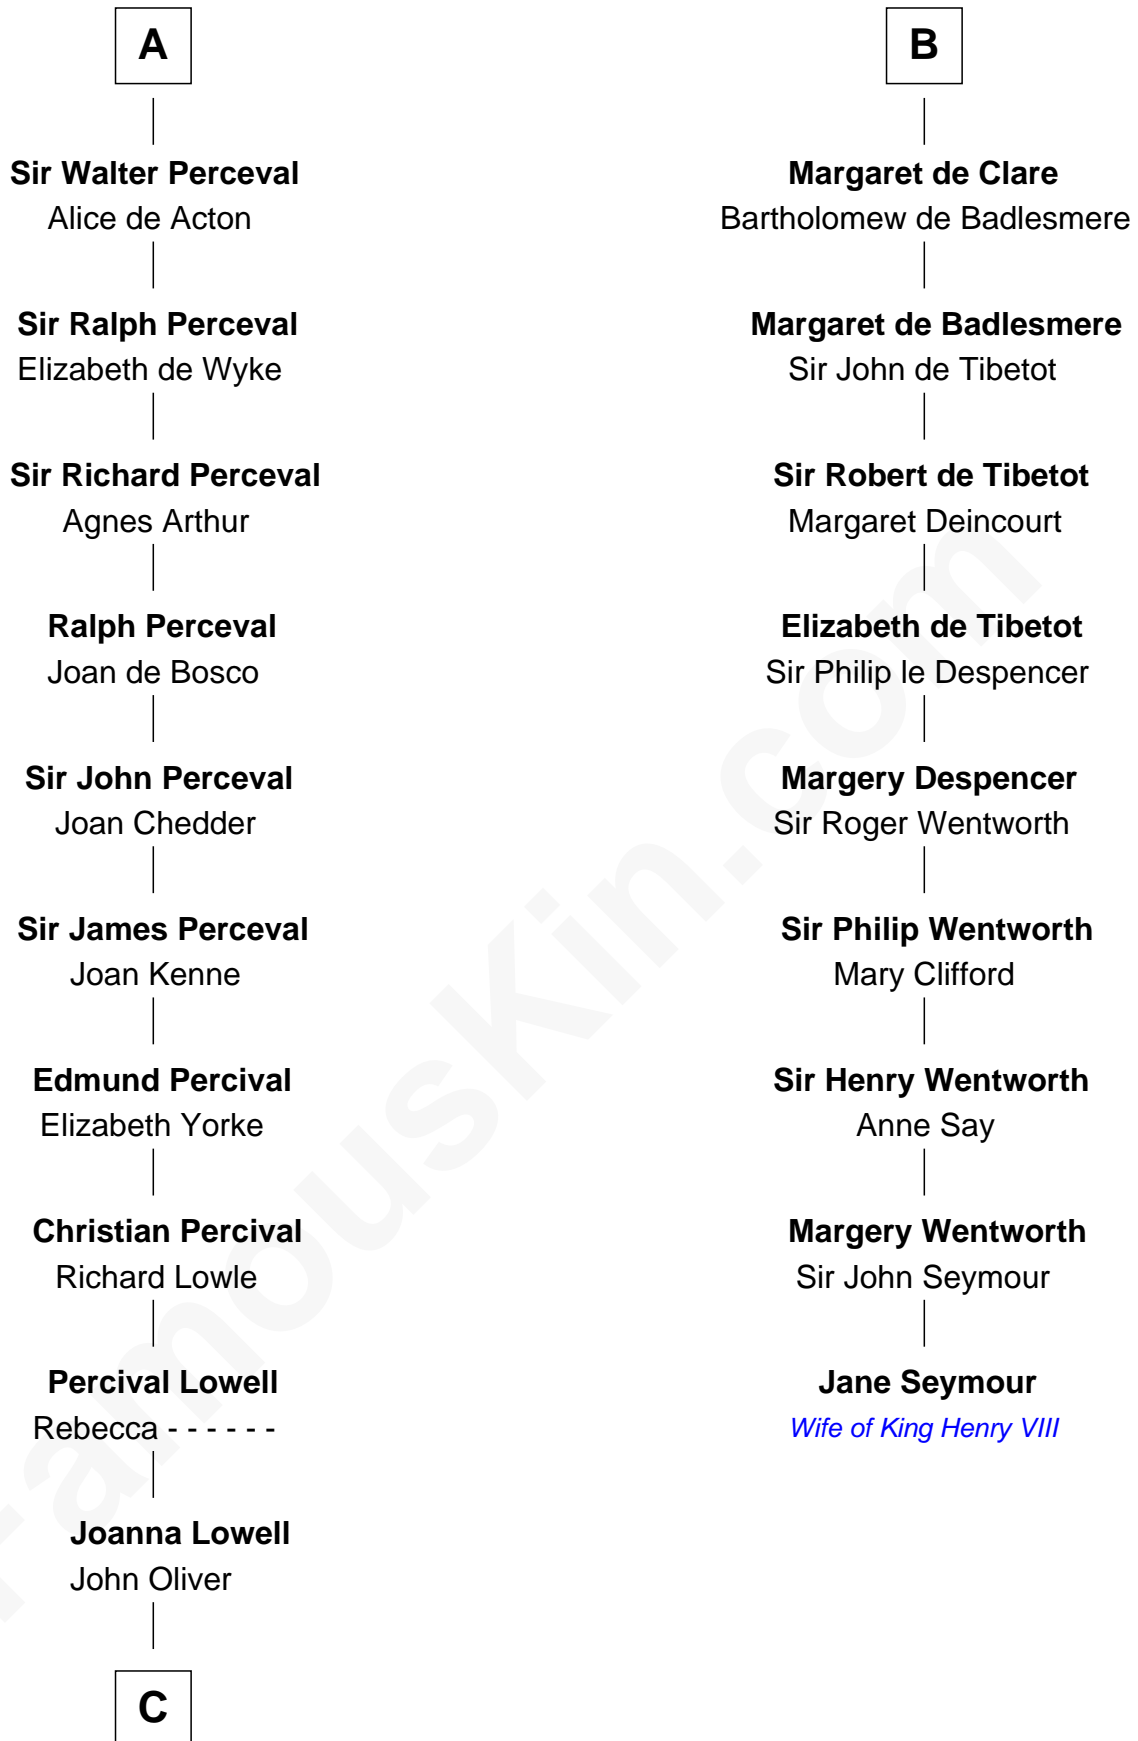

## Relationship Chart of

### General William Whipple

*Signer of the Declaration of Independence*

15th cousin 5 times removed of

**Jane Seymour**

*3rd Wife of King Henry VIII*

**C**

—  
**Mary Oliver**  
Col. Samuel Appleton

—  
**Joanna Appleton**  
Matthew Whipple

—  
**William Whipple**  
Mary Cutts

—  
**General William Whipple**  
*Signer of Declaration of Independence*

FamousKin.com