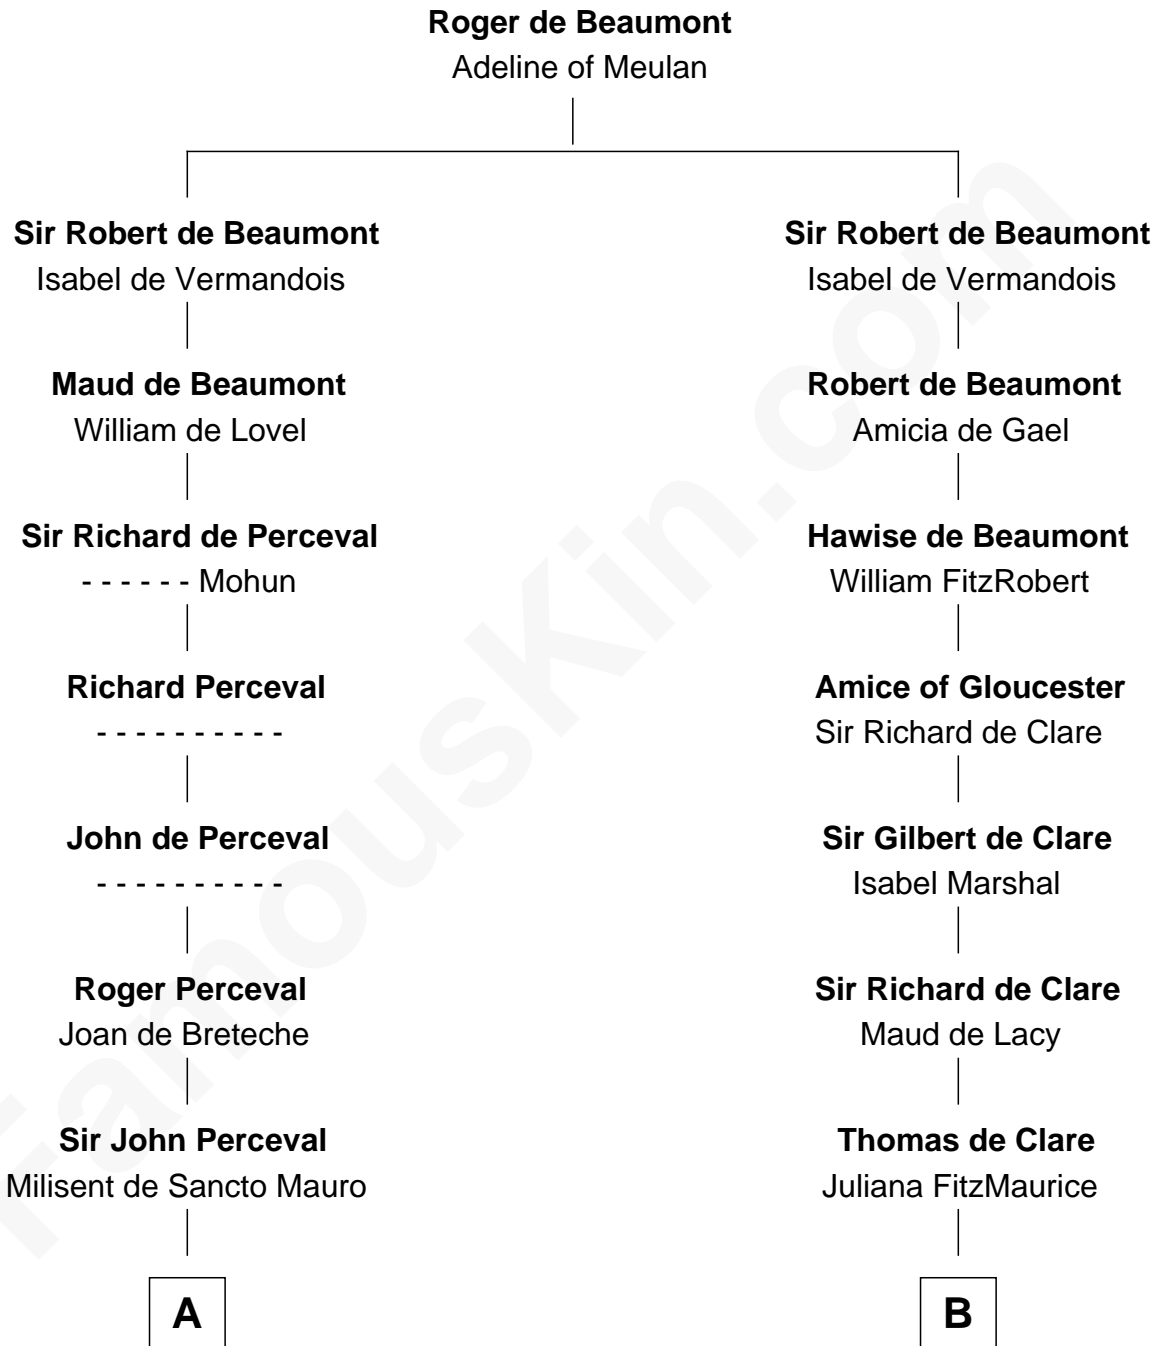

## Relationship Chart of

### General William Whipple

*Signer of the Declaration of Independence*

15th cousin 5 times removed of

**Jane Seymour**

*3rd Wife of King Henry VIII*

**C**

—  
**Mary Oliver**  
Col. Samuel Appleton

—  
**Joanna Appleton**  
Matthew Whipple

—  
**William Whipple**  
Mary Cutts

—  
**General William Whipple**  
*Signer of Declaration of Independence*

FamousKin.com