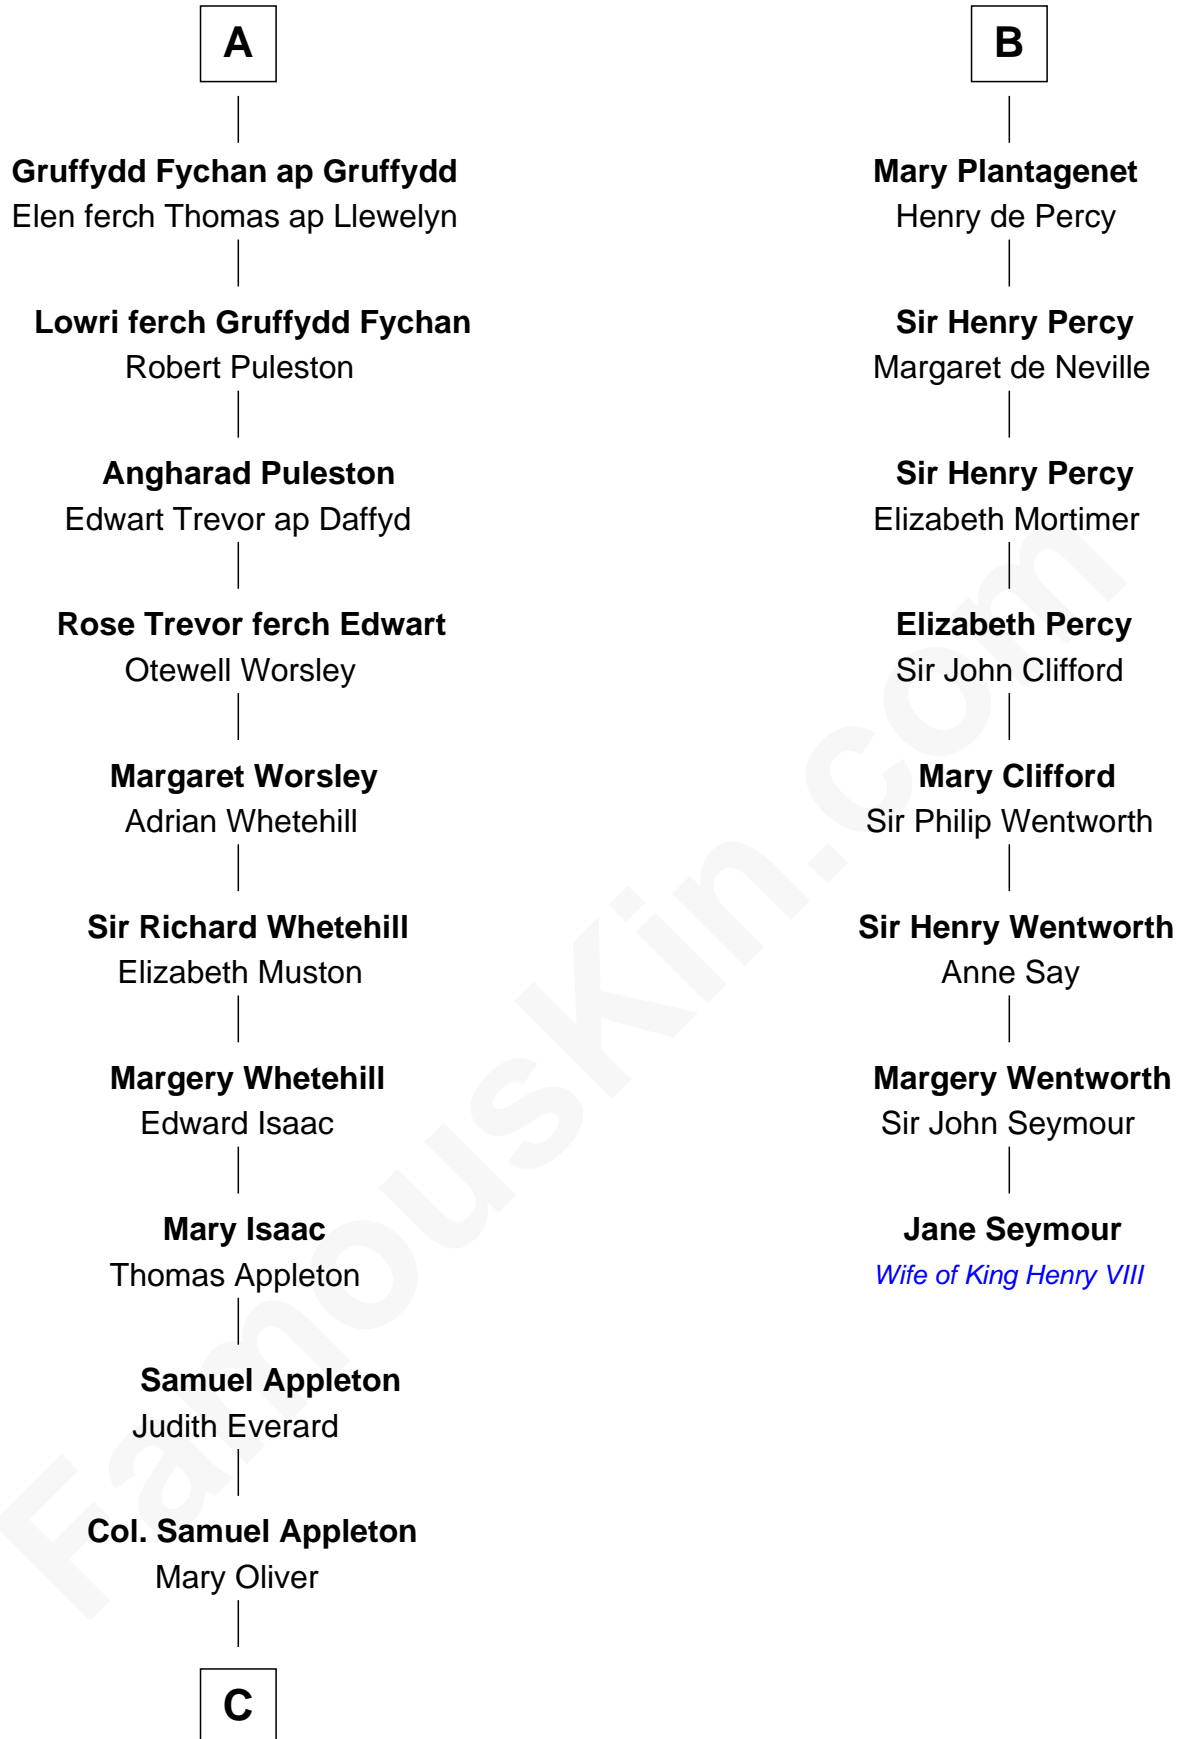

FamousKin.com

Relationship Chart of

General William Whipple

Signer of the Declaration of Independence

14th cousin 5 times removed of

Jane Seymour

3rd Wife of King Henry VIII

Gottfried I, Count of Louvain

Ide de Chiny

C

—
Joanna Appleton

Matthew Whipple

—
William Whipple

Mary Cutts

—
General William Whipple

Signer of Declaration of Independence