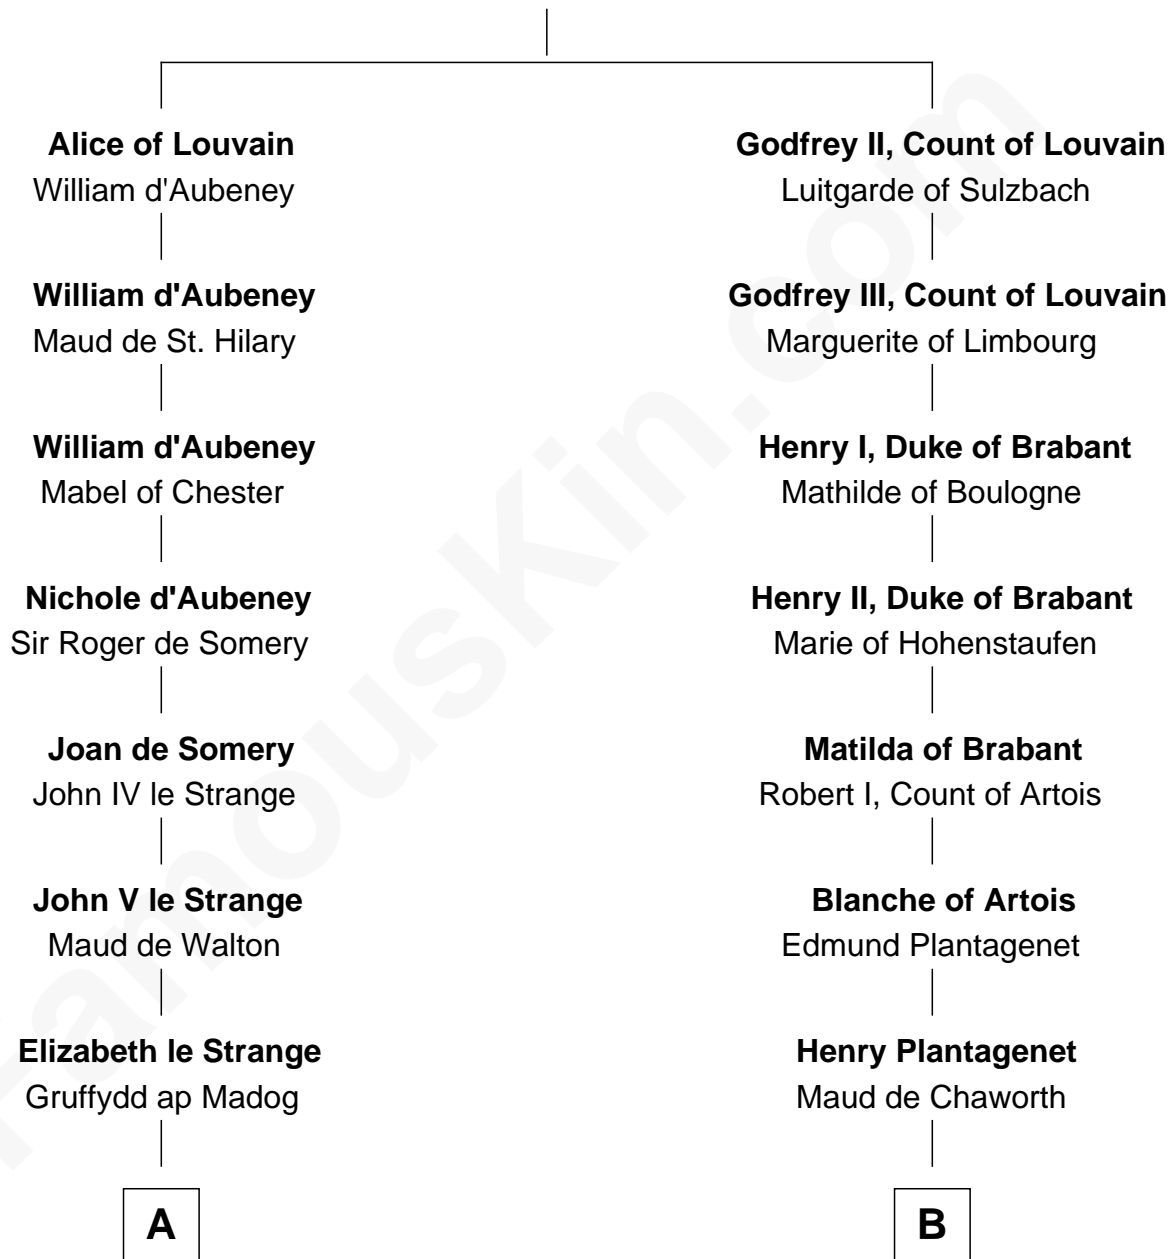

FamousKin.com

Relationship Chart of

General William Whipple

Signer of the Declaration of Independence

14th cousin 5 times removed of

Jane Seymour

3rd Wife of King Henry VIII

Gottfried I, Count of Louvain

Ide de Chiny

C

—
Joanna Appleton

Matthew Whipple

—
William Whipple

Mary Cutts

—
General William Whipple

Signer of Declaration of Independence