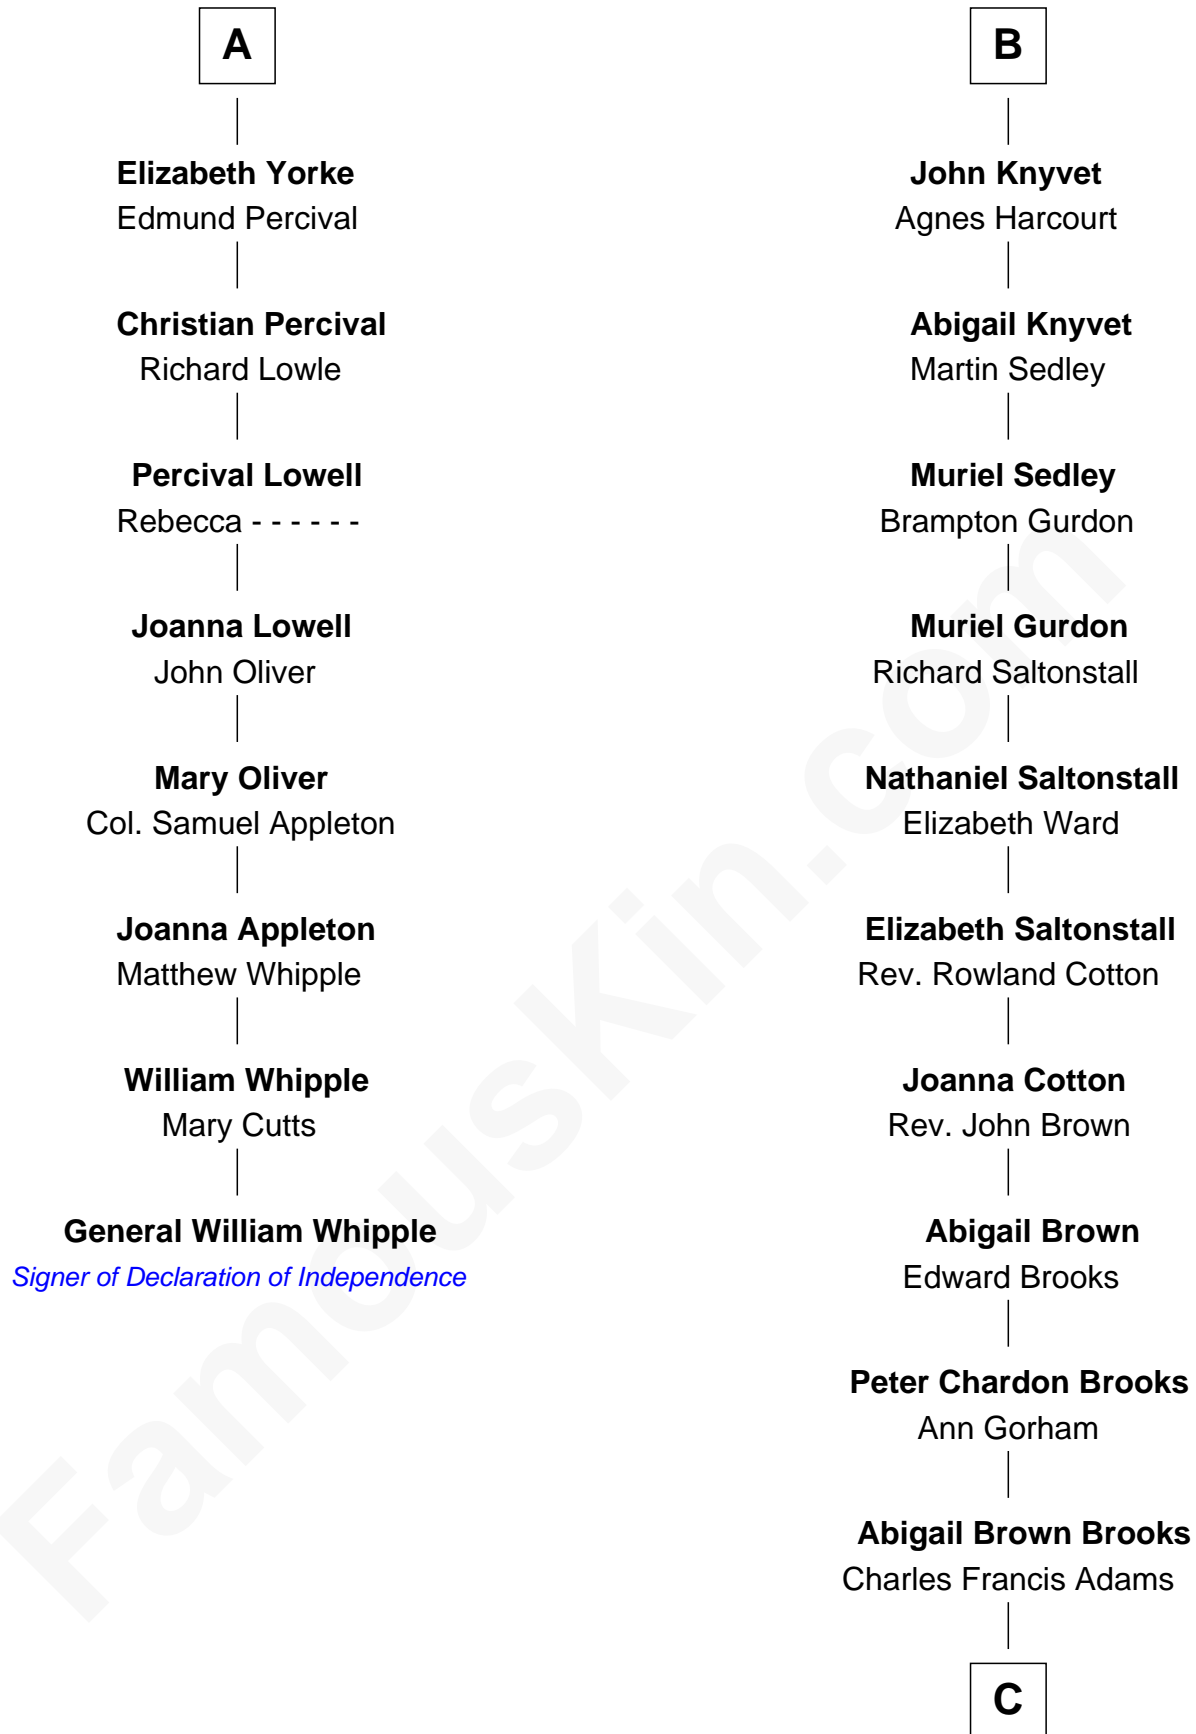

FamousKin.com

Relationship Chart of General William Whipple

Signer of the Declaration of Independence

14th cousin 6 times removed of

John Adams Morgan

1952 Olympic Sailing Gold Medalist

C

John Quincy Adams

Frances Cadwallader Crowninshield

Charles Francis Adams

Frances Lovering

Catherine Frances Lovering Adams

Henry Sturgis Morgan

John Adams Morgan

Olympic Gold Medalist

FamousKin.com