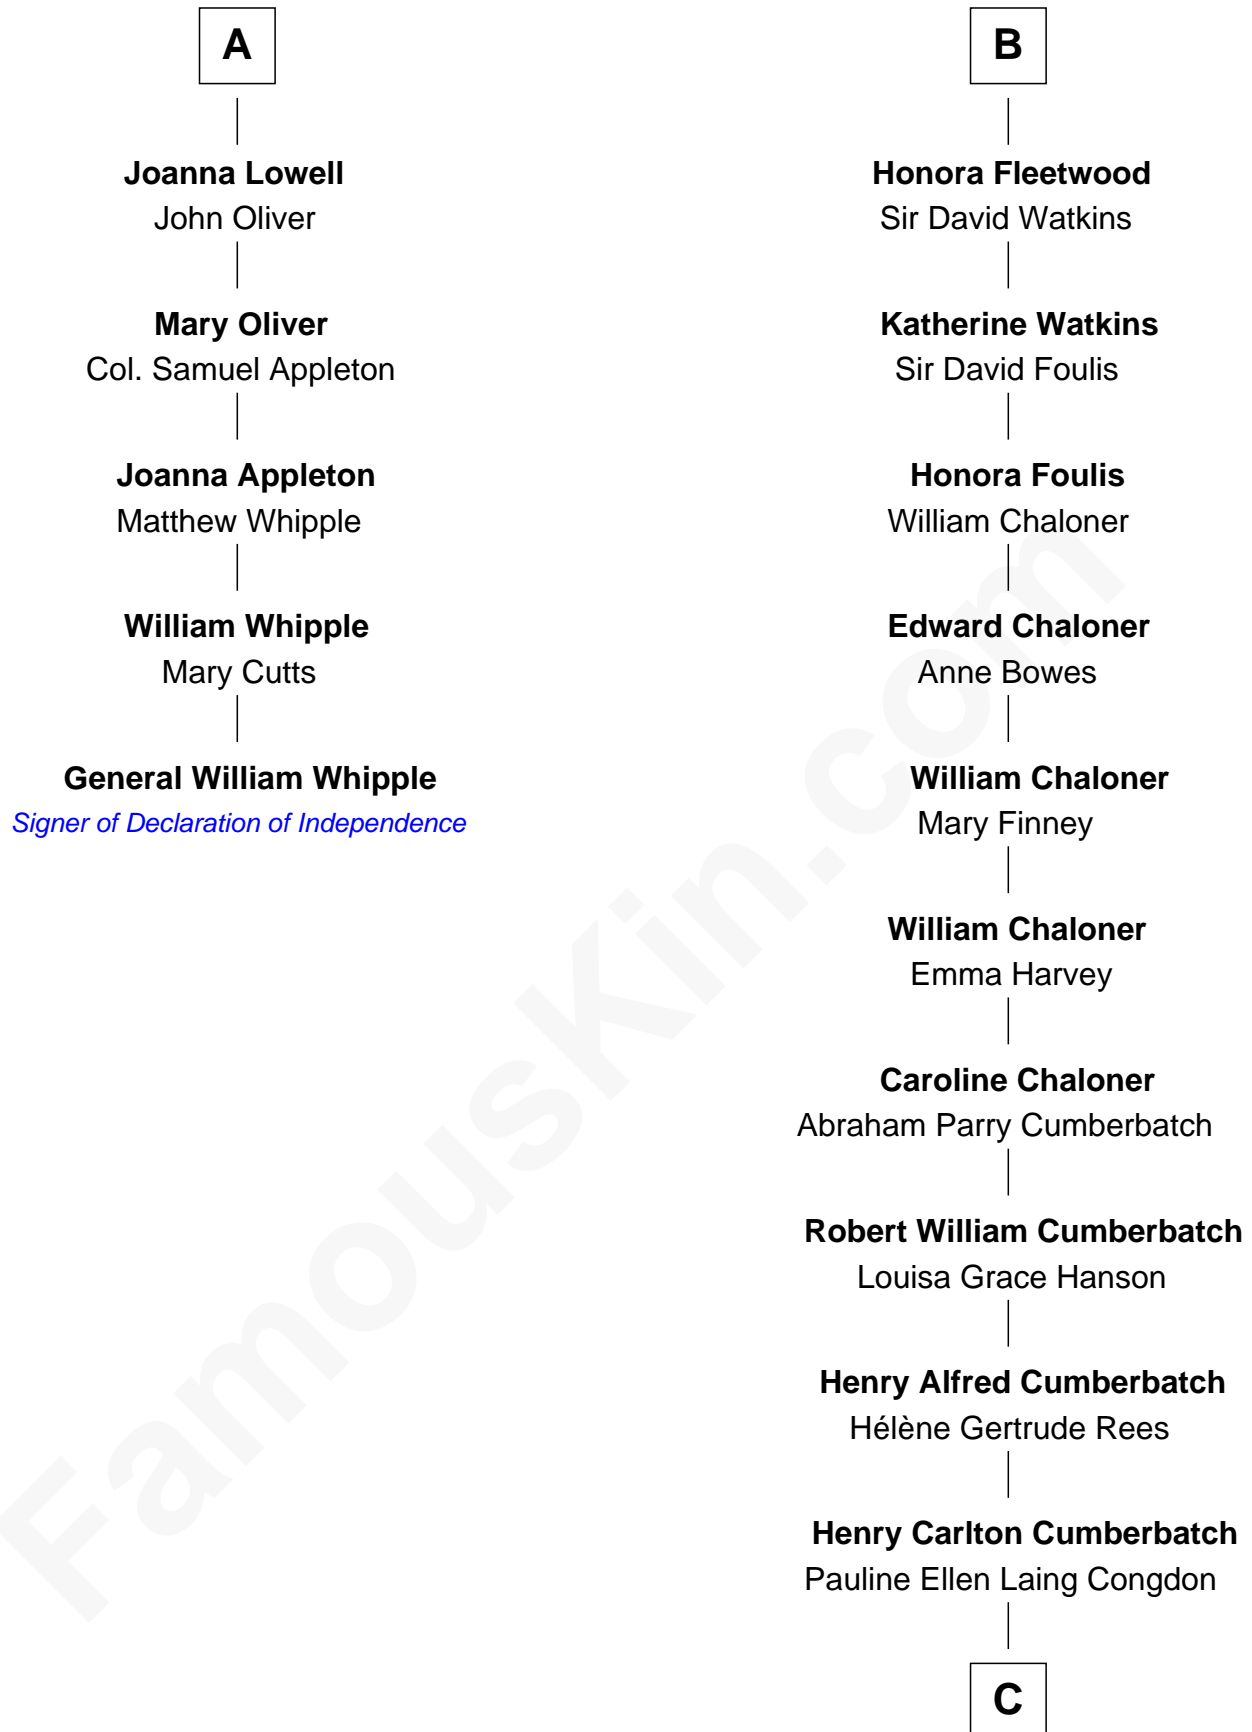

FamousKin.com

Relationship Chart of

General William Whipple

Signer of the Declaration of Independence

11th cousin 7 times removed of

Benedict Cumberbatch

Movie, Television and Stage Actor

C