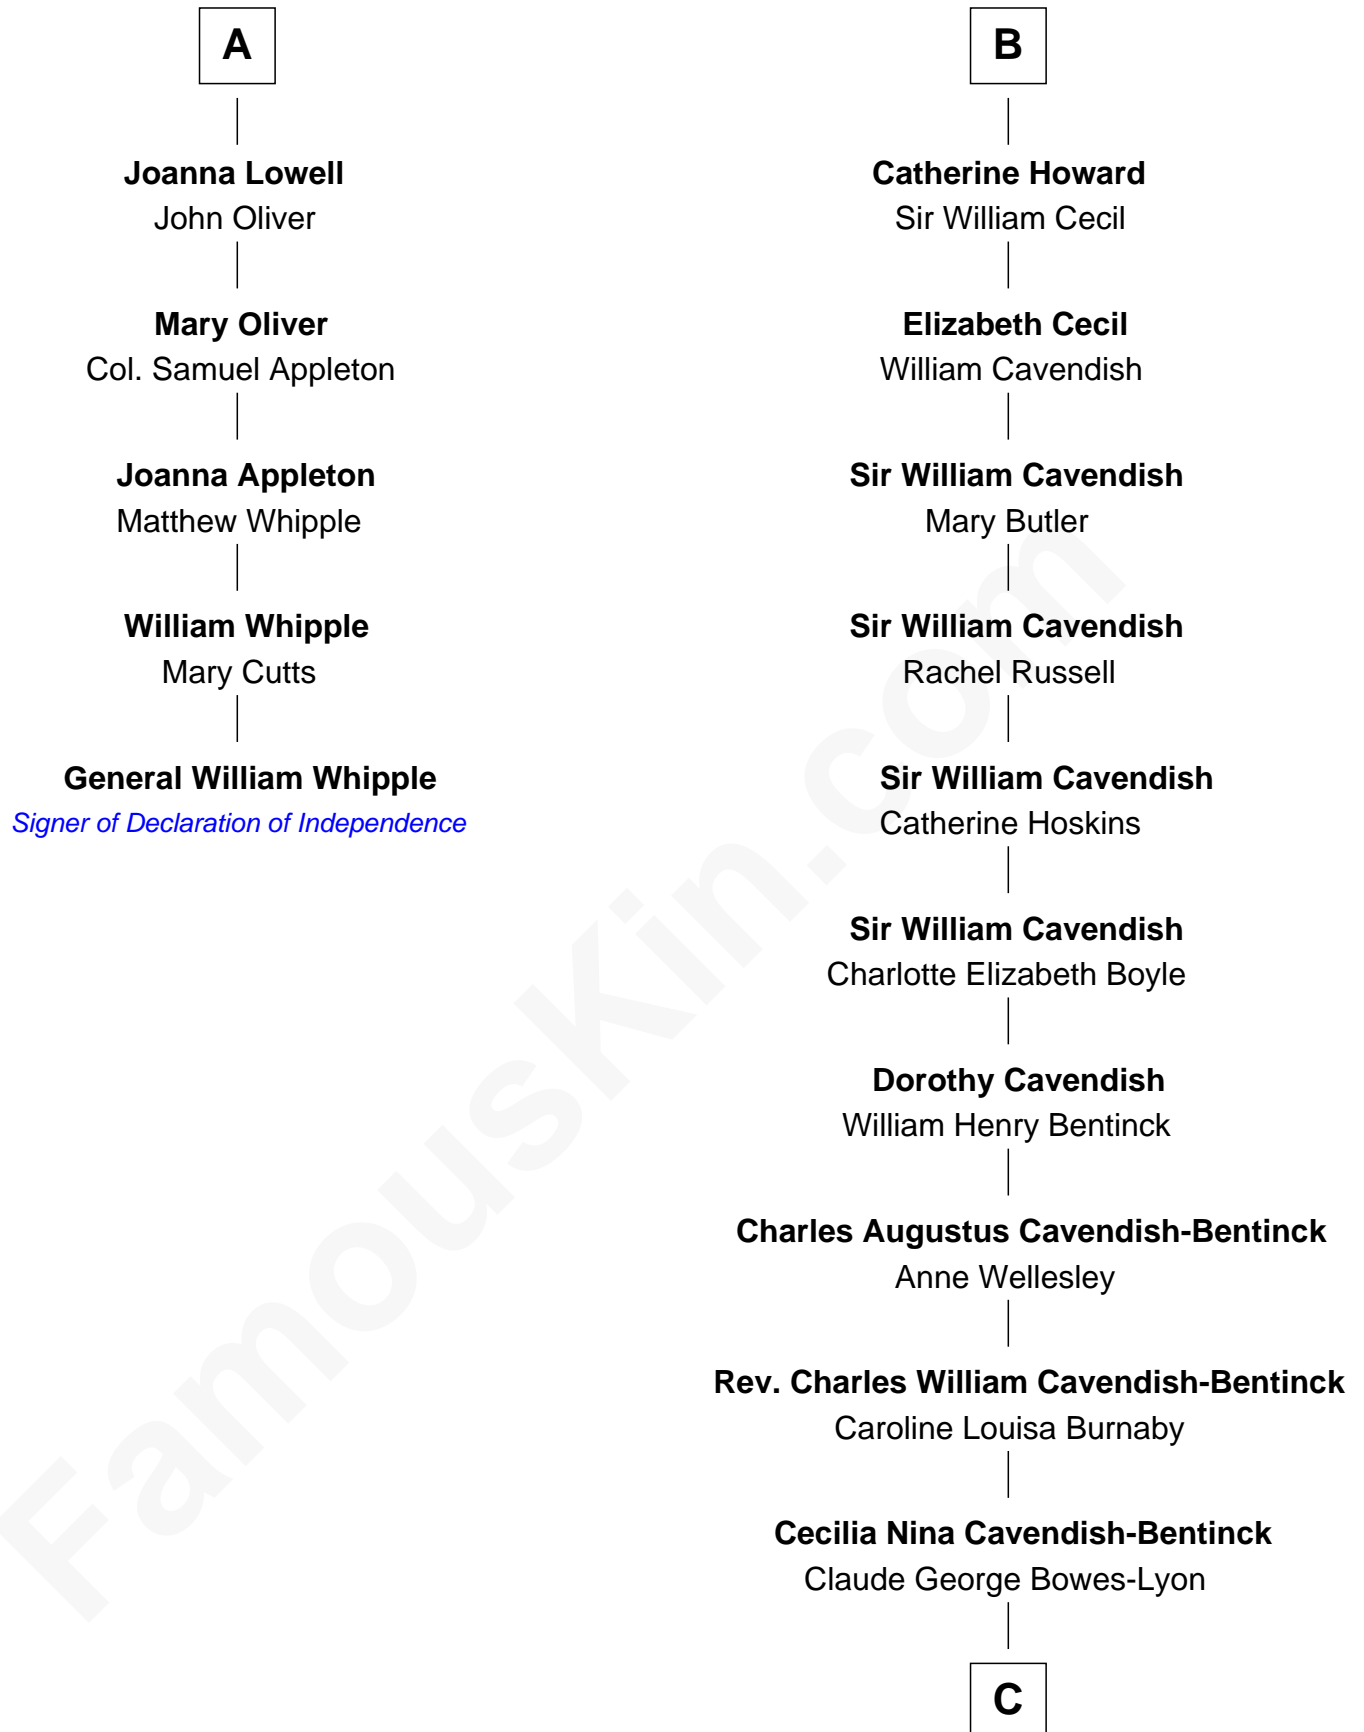

FamousKin.com

Relationship Chart of

General William Whipple

Signer of the Declaration of Independence

11th cousin 7 times removed of

Queen Elizabeth II

Queen of the United Kingdom

Sir Hugh Luttrell
Catherine de Beaumont

Sir John Luttrell
Margaret Touchet

Elizabeth Luttrell
John Stratton

Sir James Luttrell
Elizabeth Courtnay

Elizabeth Stratton
John Andrews

Sir Hugh Luttrell
Margaret Hill

Anne Andrews
Sir John Sulliard

Eleanor Luttrell
Roger Yorke

Elizabeth Sulliard
Sir Edward Baynton

Elizabeth Yorke
Edmund Percival

Bridget Baynton
Sir James Stumpe

Christian Percival
Richard Lowle

Elizabeth Stumpe
Sir Henry Knyvet

Percival Lowell
Rebecca - - - - -

Catherine Knyvet
Thomas Howard

A

B

C

Elizabeth Bowes-Lyon
George VI, King of the United Kingdom

Queen Elizabeth II
Queen of the United Kingdom

FamousKin.com