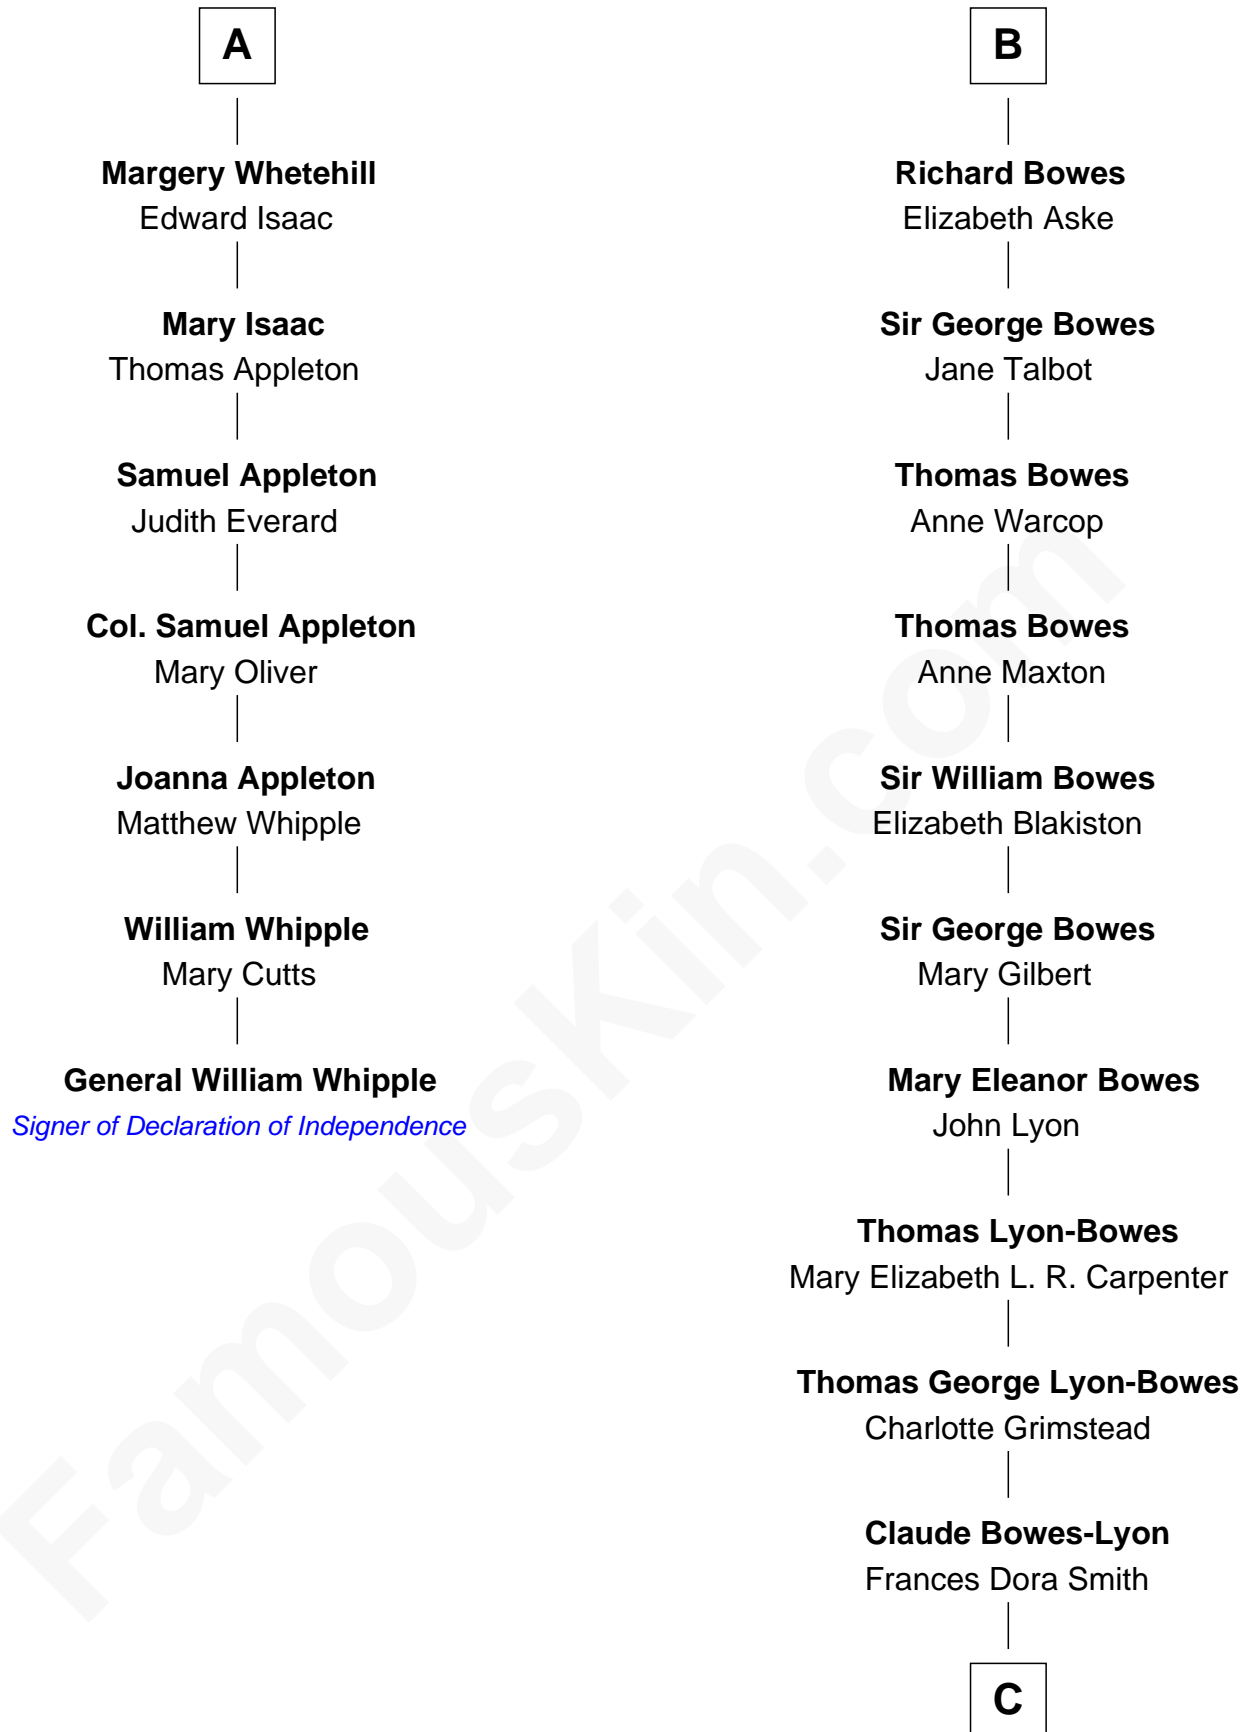

## Relationship Chart of General William Whipple

*Signer of the Declaration of Independence*

13th cousin 6 times removed of

## Queen Elizabeth II

*Queen of the United Kingdom*

C

**Claude George Bowes-Lyon**  
Cecilia Nina Cavendish-Bentinck

**Elizabeth Bowes-Lyon**  
George VI, King of the United Kingdom

**Queen Elizabeth II**  
*Queen of the United Kingdom*