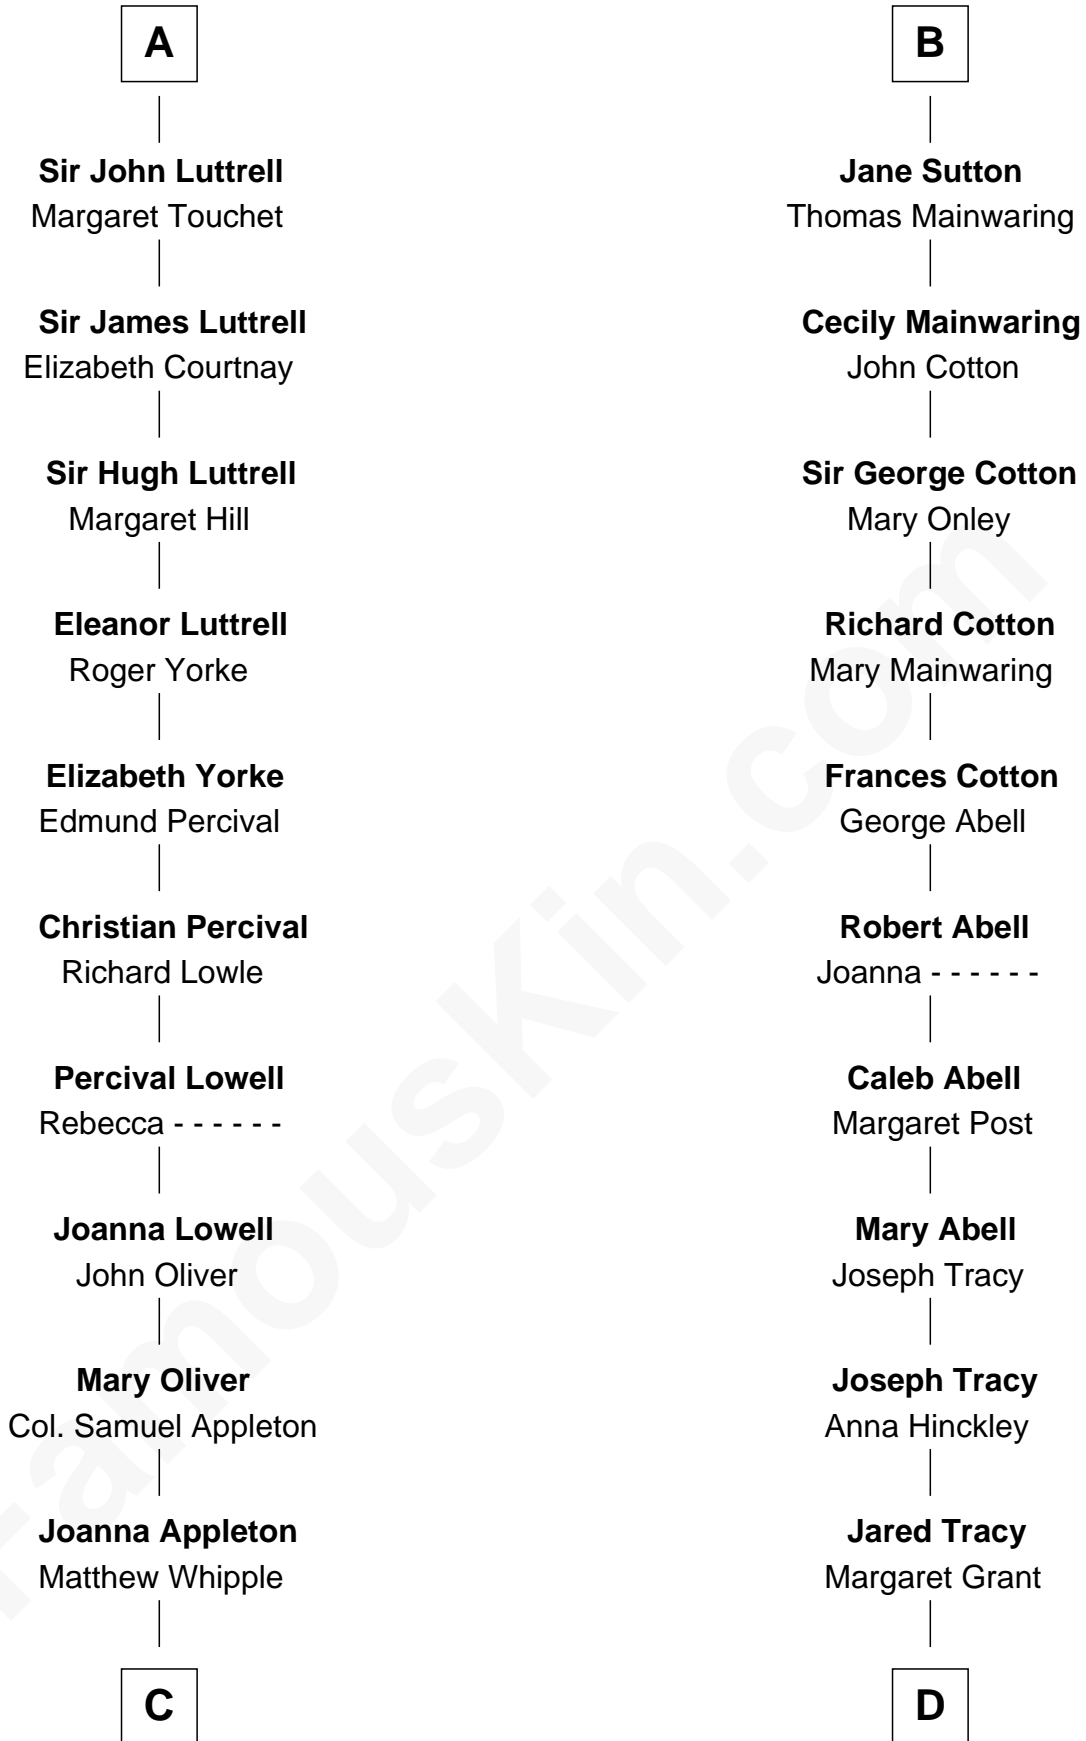

FamousKin.com

Relationship Chart of

General William Whipple

Signer of the Declaration of Independence

18th cousin 3 times removed of

Henry Sturgis Morgan

Co-Founder of Morgan Stanley

C

William Whipple

Mary Cutts

General William Whipple

Signer of Declaration of Independence

D

William Gedney Tracy

Rachel Huntington

Charles F. Tracy