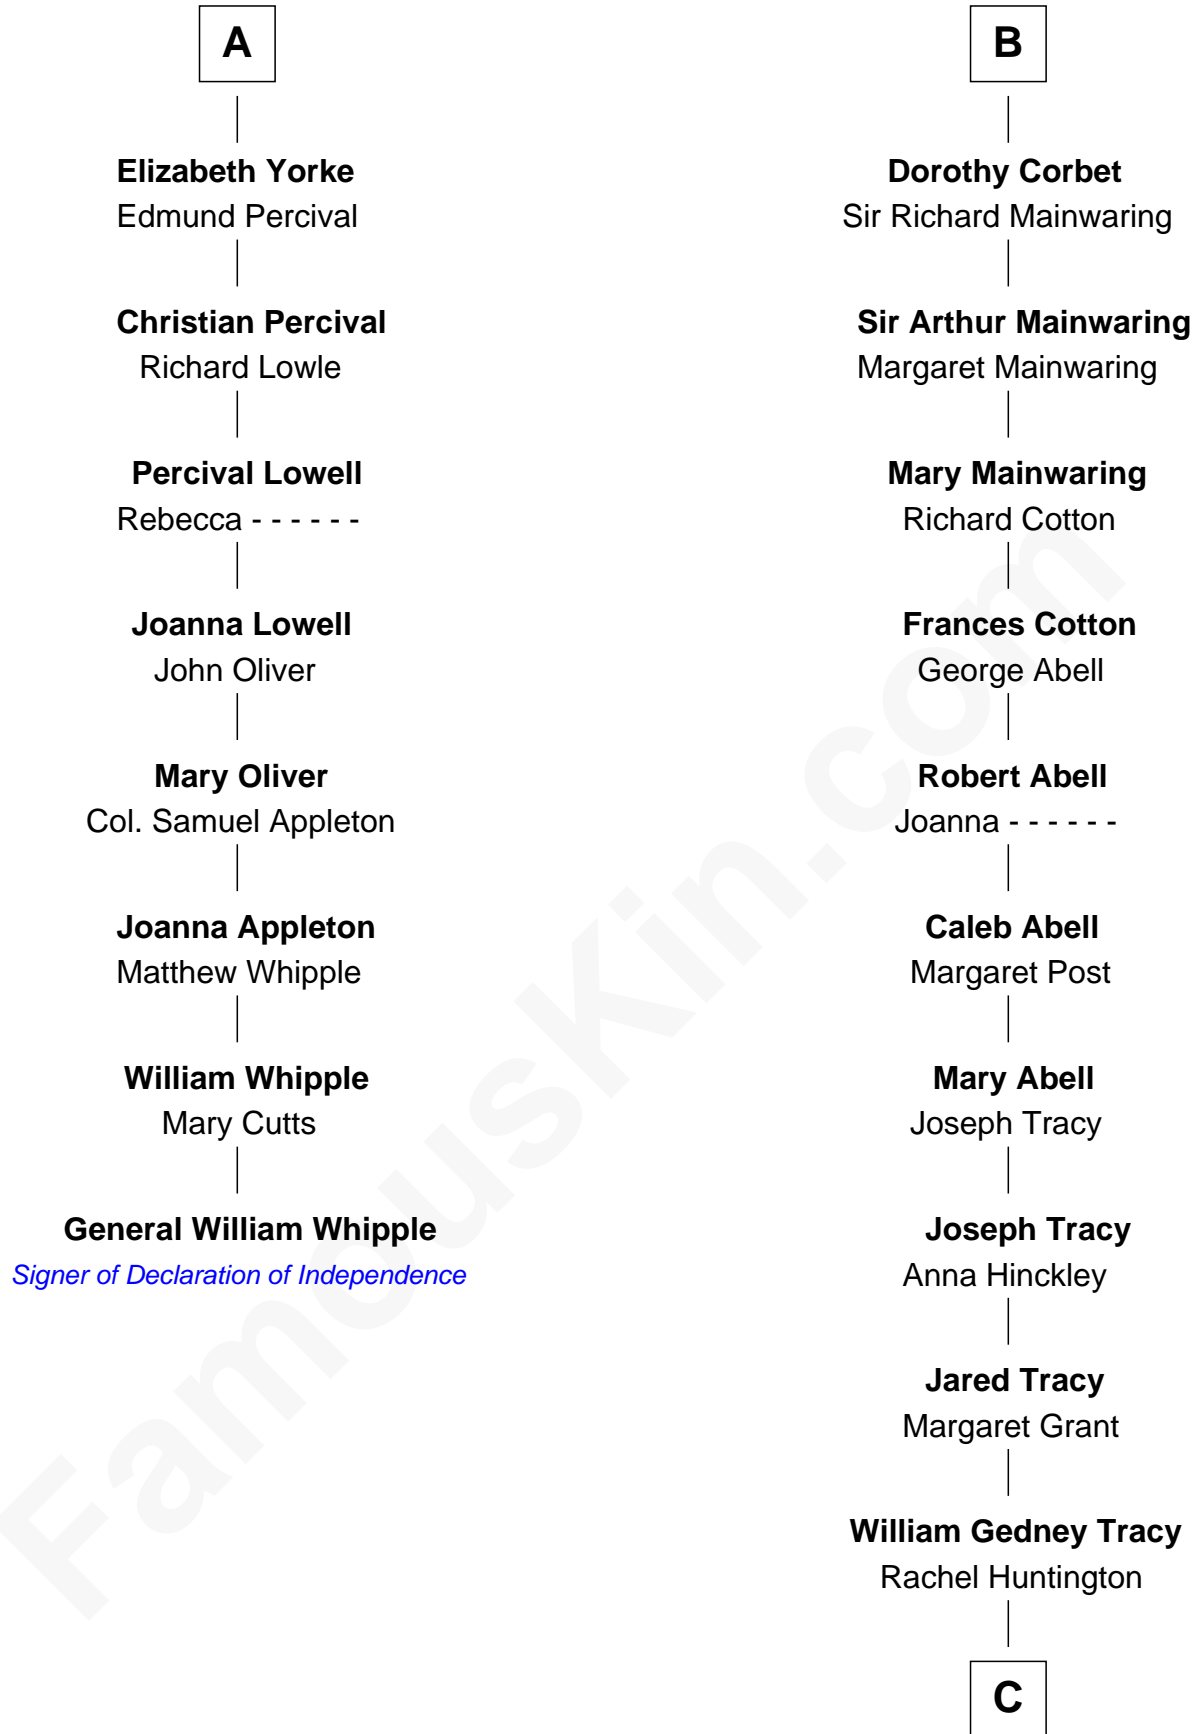

FamousKin.com

Relationship Chart of General William Whipple

Signer of the Declaration of Independence

14th cousin 6 times removed of

Henry Sturgis Morgan

Co-Founder of Morgan Stanley

Humphrey de Bohun
Elizabeth Plantagenet

C

Charles F. Tracy

Louisa Kirkland

Frances Louisa Tracy

John Pierpont Morgan

John Pierpont Morgan

Jane Norton Grew

Henry Sturgis Morgan