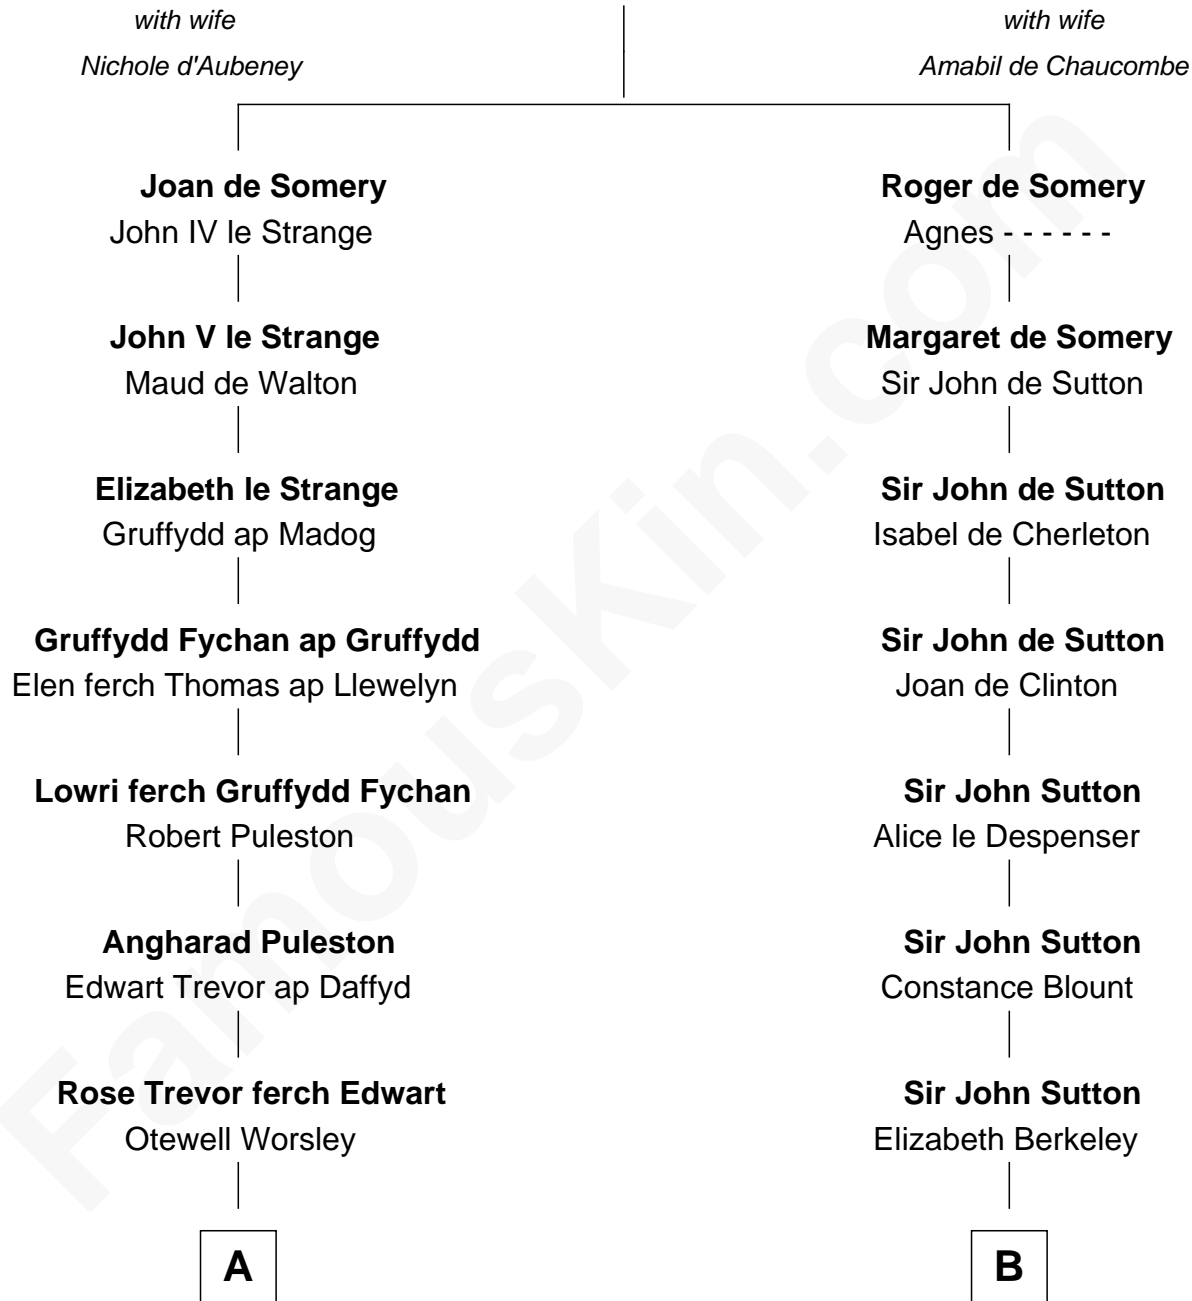

FamousKin.com

Relationship Chart of

General William Whipple

Signer of the Declaration of Independence

15th cousin 5 times removed of

J.P. Morgan, Jr.

American Banker and Philanthropist

Sir Roger de Somery

C

William Gedney Tracy

Rachel Huntington

Charles F. Tracy

Louisa Kirkland

Frances Louisa Tracy

John Pierpont Morgan

J.P. Morgan, Jr.