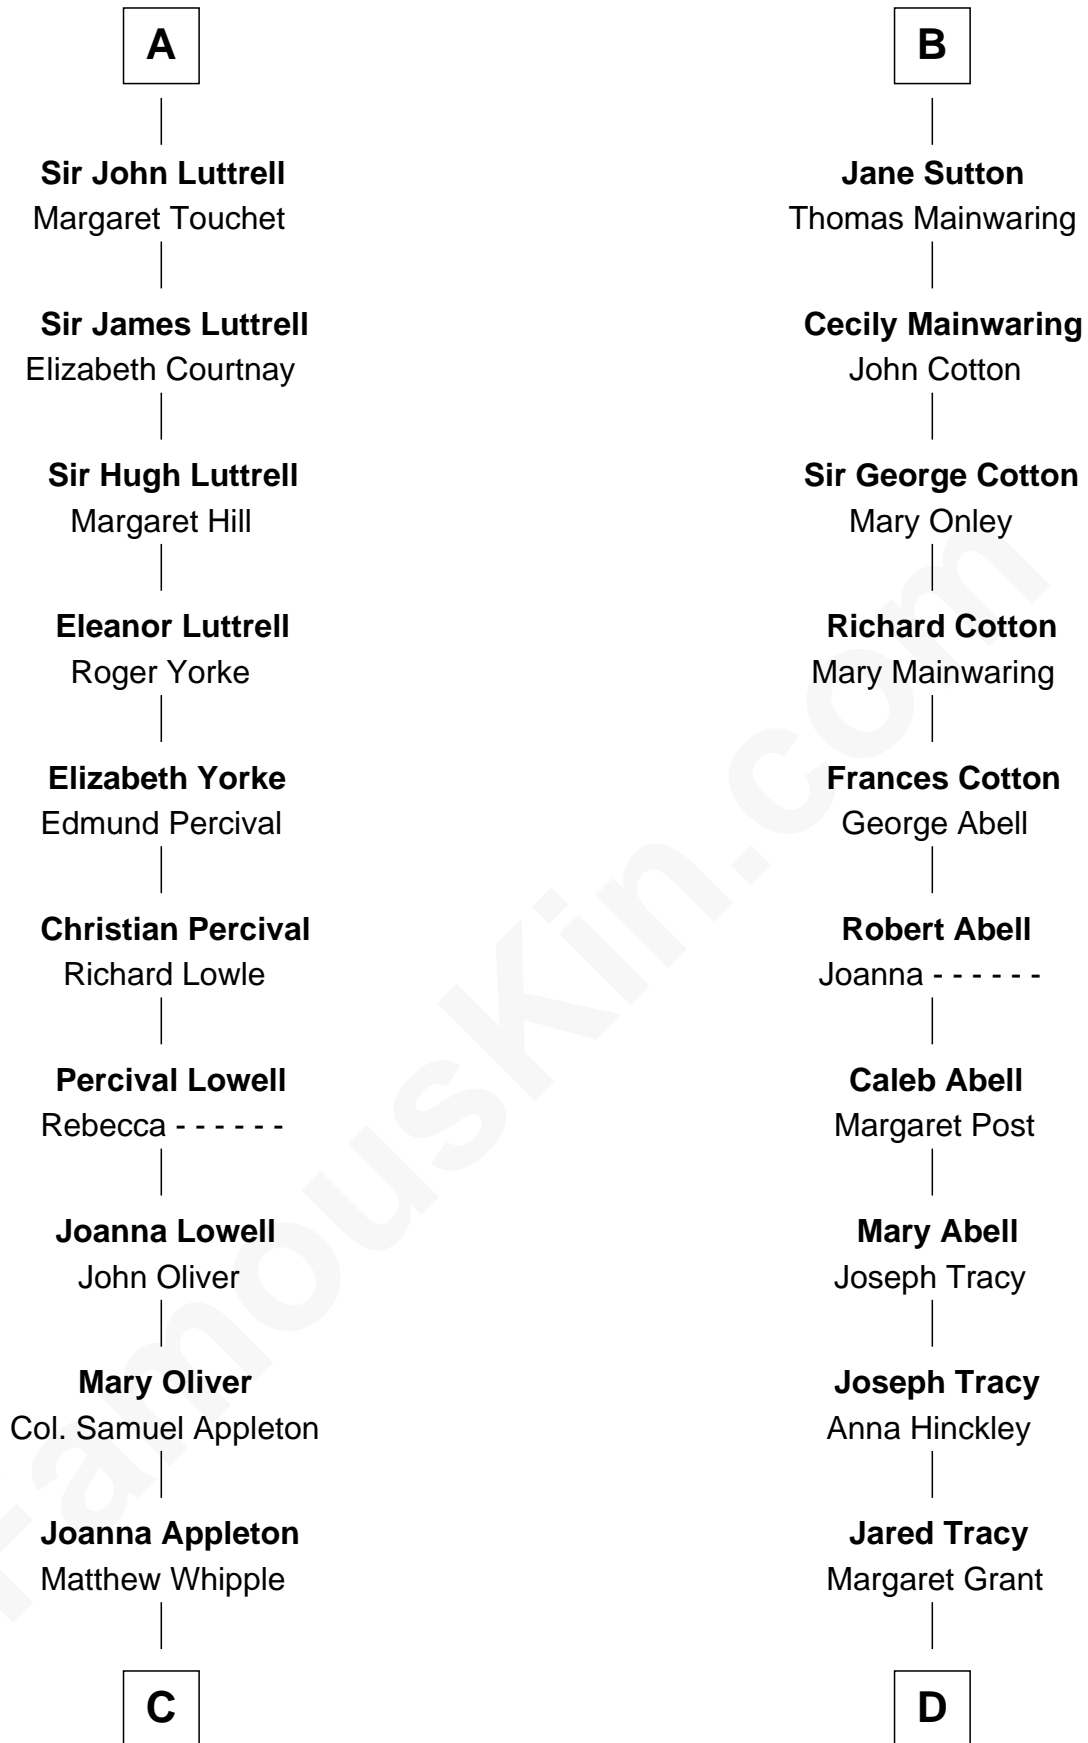

FamousKin.com

Relationship Chart of General William Whipple

Signer of the Declaration of Independence

18th cousin 2 times removed of

J.P. Morgan, Jr.

American Banker and Philanthropist

C

William Whipple

Mary Cutts

General William Whipple

Signer of Declaration of Independence

D

William Gedney Tracy

Rachel Huntington

Charles F. Tracy

Louisa Kirkland