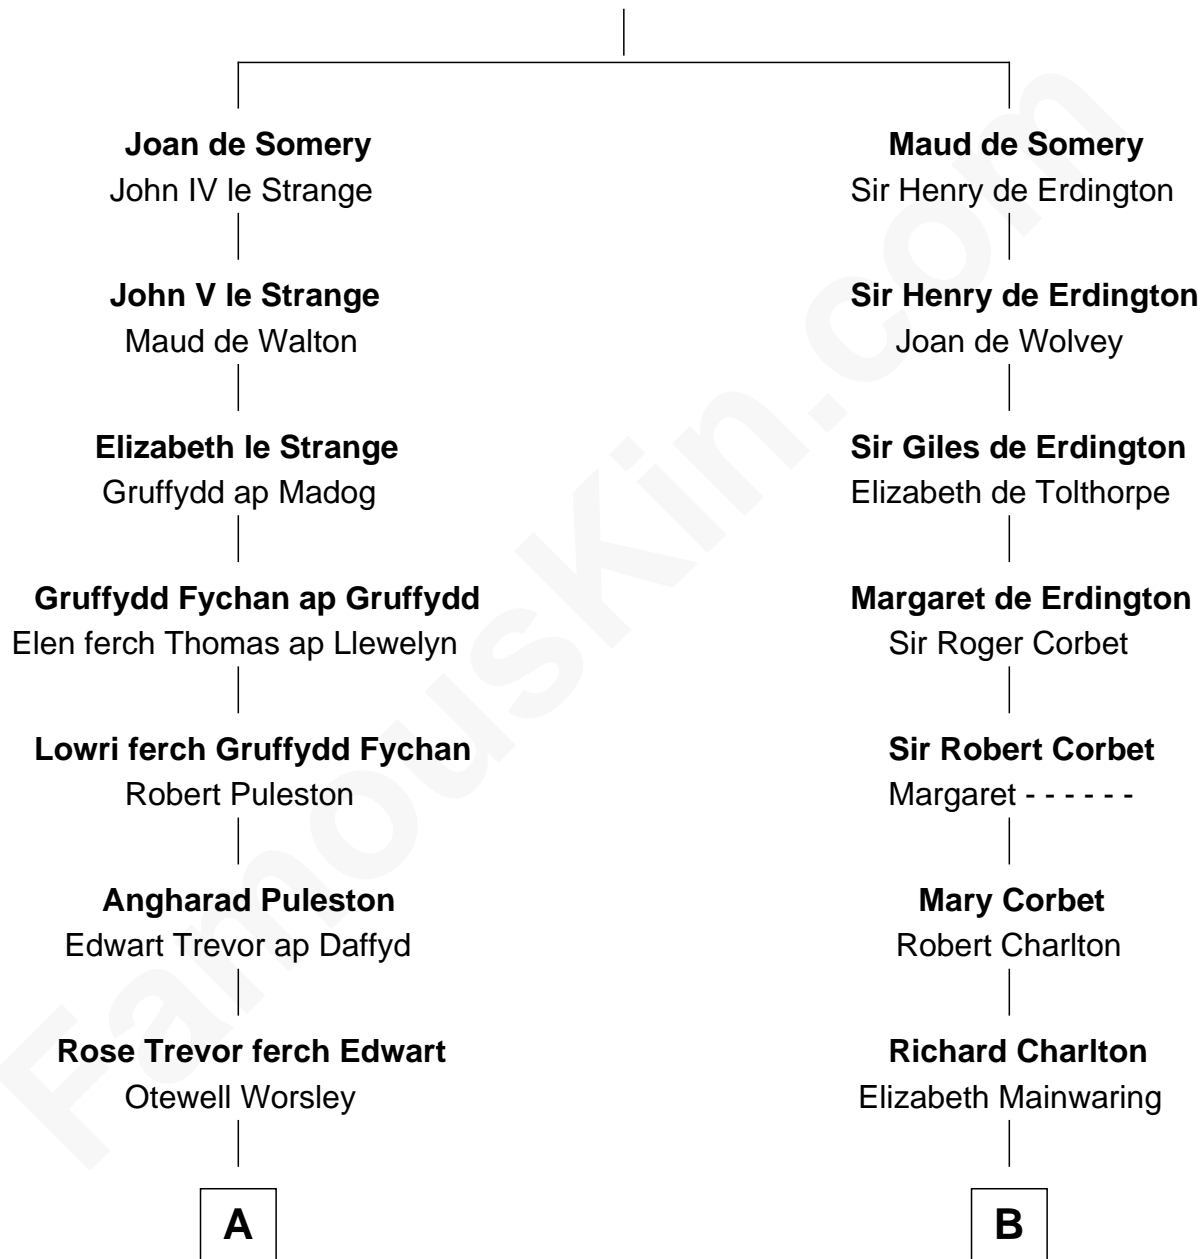

FamousKin.com

Relationship Chart of

General William Whipple

Signer of the Declaration of Independence

15th cousin 4 times removed of

Fitzhugh Lee

40th Governor of Virginia

Sir Roger de Somery

Nichole d'Aubenev

C

Maj. Gen. Henry Lee

Anne Hill Carter

Sydney Smith Lee

Anna Maria Mason

Fitzhugh Lee

40th Governor of Virginia