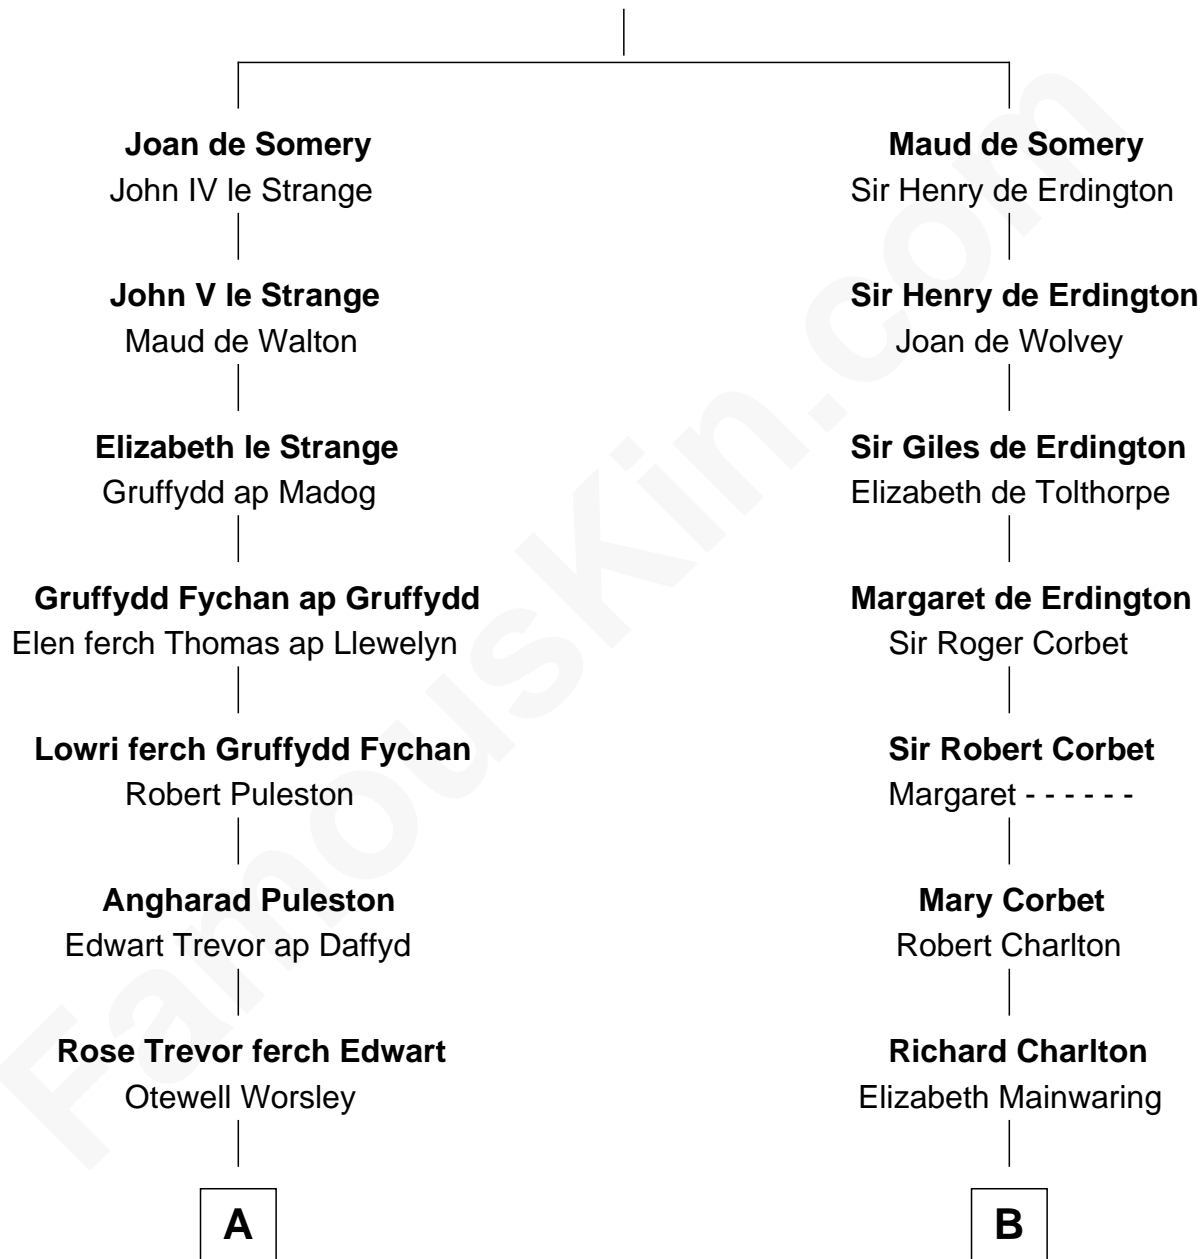

FamousKin.com

Relationship Chart of

General William Whipple

Signer of the Declaration of Independence

15th cousin 2 times removed of

Thomas Sim Lee

2nd and 7th Governor of Maryland

Sir Roger de Somery

Nichole d'Aubenev

A

Margaret Worsley
Adrian Whetehill

Sir Richard Whetehill
Elizabeth Muston

Margery Whetehill
Edward Isaac

Mary Isaac
Thomas Appleton

Samuel Appleton
Judith Everard

Col. Samuel Appleton
Mary Oliver

Joanna Appleton
Matthew Whipple

William Whipple
Mary Cutts

General William Whipple

Signer of Declaration of Independence

B

William Charlton
Alicia Horde

Cecily Charlton
Richard Morton

Margery Morton
Roger Fowke