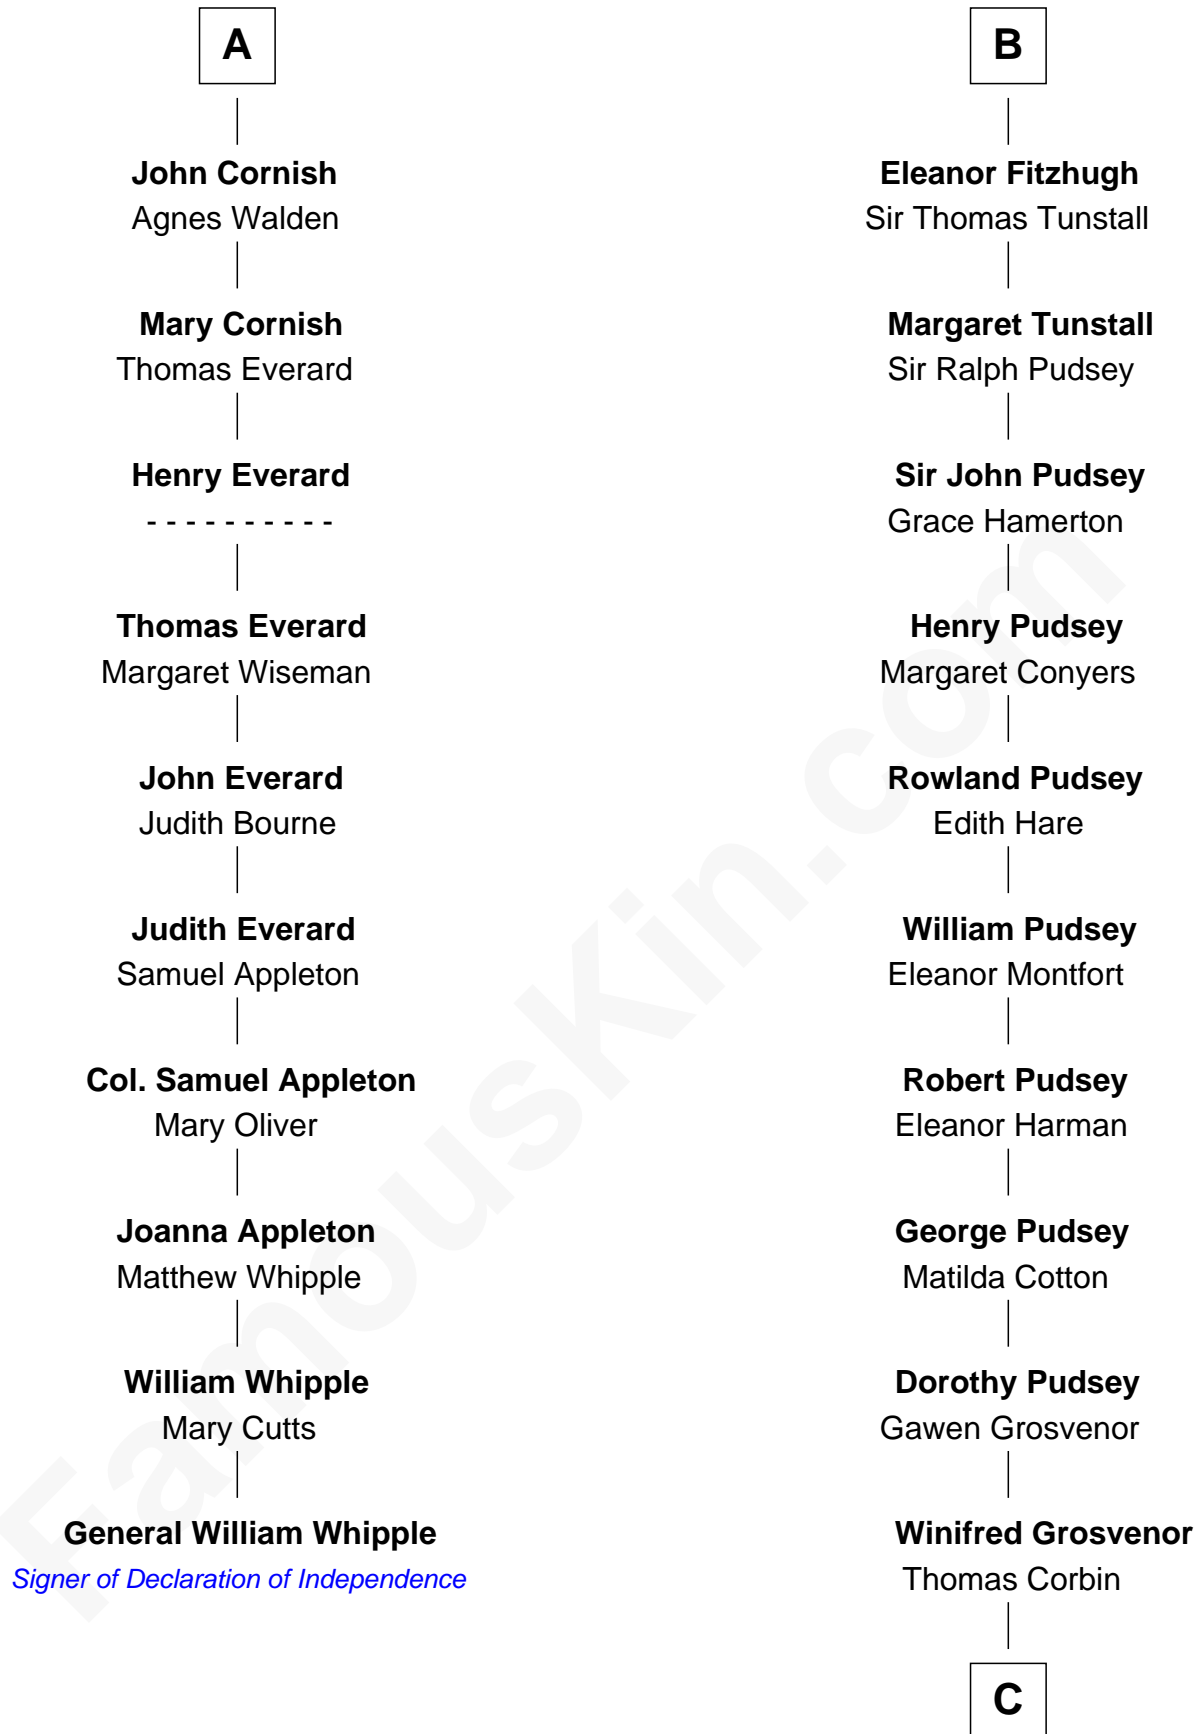

FamousKin.com

Relationship Chart of

General William Whipple

Signer of the Declaration of Independence

16th cousin 5 times removed of

Thomas Sim Lee

2nd and 7th Governor of Maryland

C

Henry Corbin
Alice Eltonhead

Laetitia Corbin
Richard Lee

Philip Lee
Sarah Brooke

Thomas Lee
Christiana Sim

Thomas Sim Lee

2nd and 7th Governor of Maryland