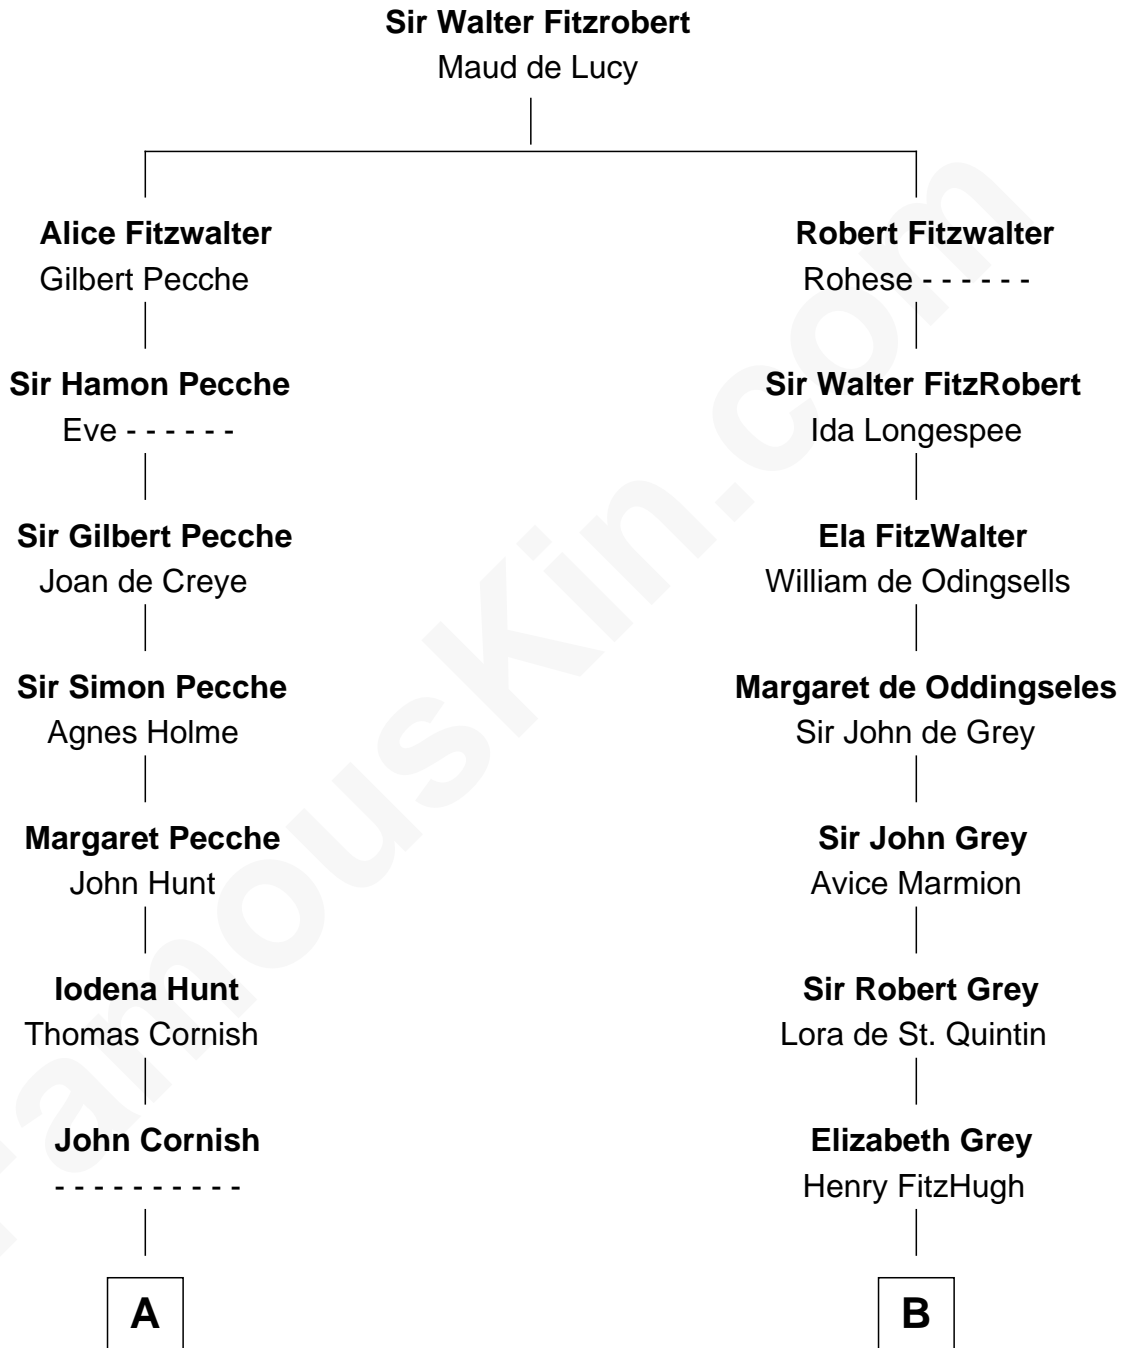

FamousKin.com

Relationship Chart of

General William Whipple

Signer of the Declaration of Independence

16th cousin 5 times removed of

Thomas Sim Lee

2nd and 7th Governor of Maryland

C

Henry Corbin
Alice Eltonhead

Laetitia Corbin
Richard Lee

Philip Lee
Sarah Brooke

Thomas Lee
Christiana Sim

Thomas Sim Lee

2nd and 7th Governor of Maryland