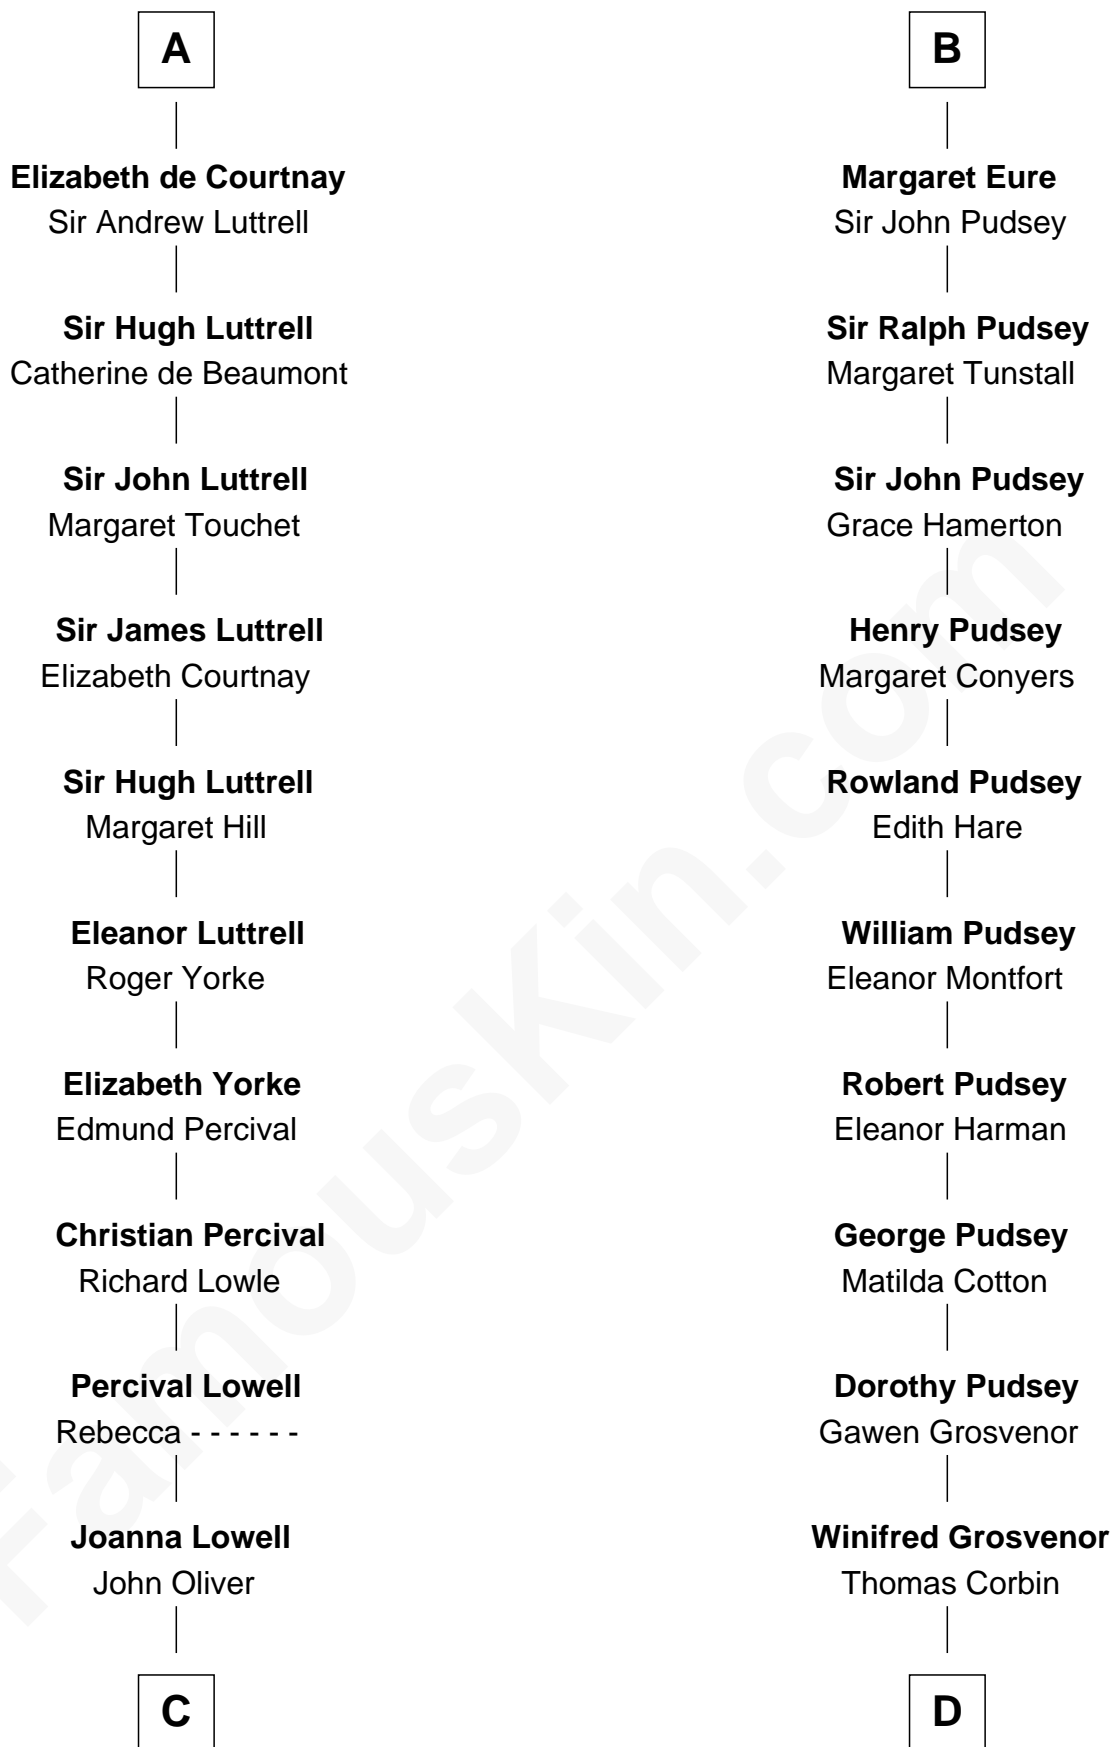

FamousKin.com

Relationship Chart of

General William Whipple

Signer of the Declaration of Independence

20th cousin 1 time removed of

Thomas Sim Lee

2nd and 7th Governor of Maryland

C

Mary Oliver
Col. Samuel Appleton

Joanna Appleton
Matthew Whipple

William Whipple
Mary Cutts

General William Whipple
Signer of Declaration of Independence

D

Henry Corbin
Alice Eltonhead

Laetitia Corbin
Richard Lee