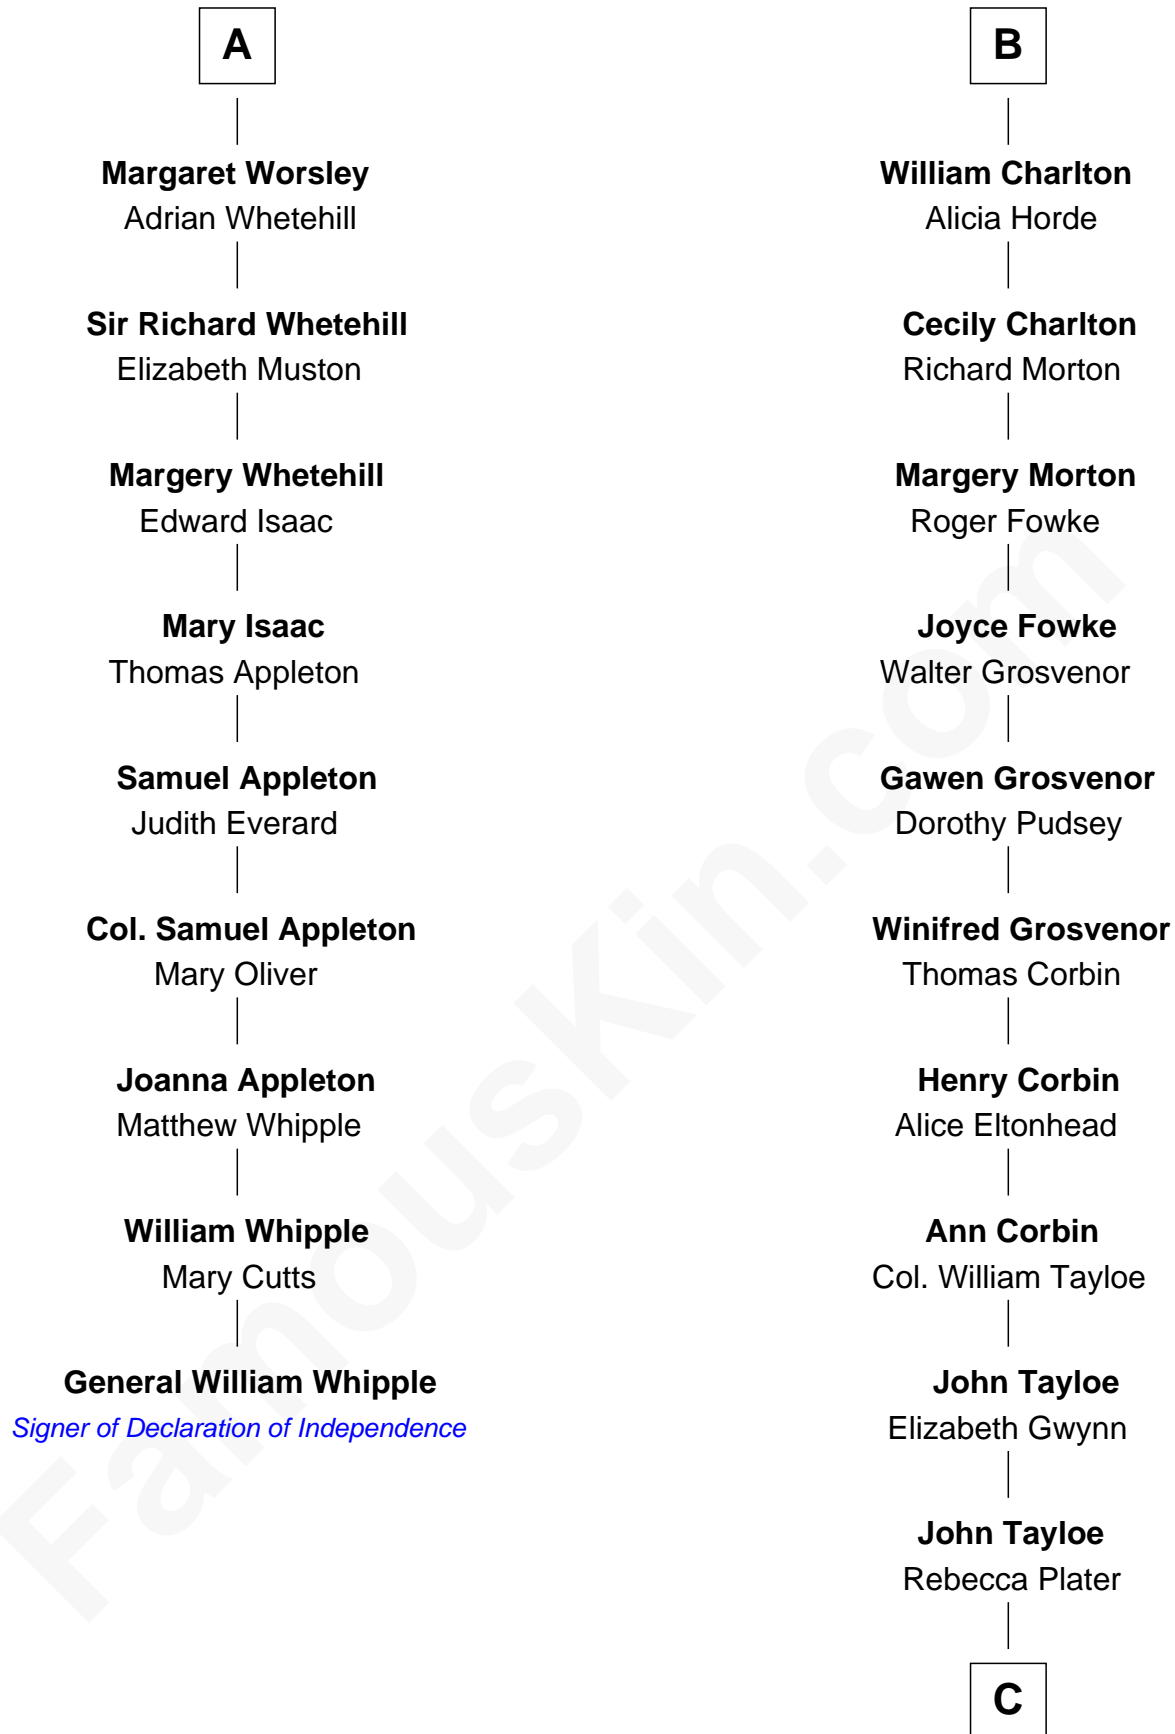

## Relationship Chart of

### General William Whipple

*Signer of the Declaration of Independence*

15th cousin 3 times removed of

**Edward Lloyd V**

*13th Governor of Maryland*

**Sir Roger de Somery**

Nichole d'Aubenev

C

Elizabeth Tayloe  
Col. Edward Lloyd

Edward Lloyd V  
*13th Governor of Maryland*

FamousKin.com