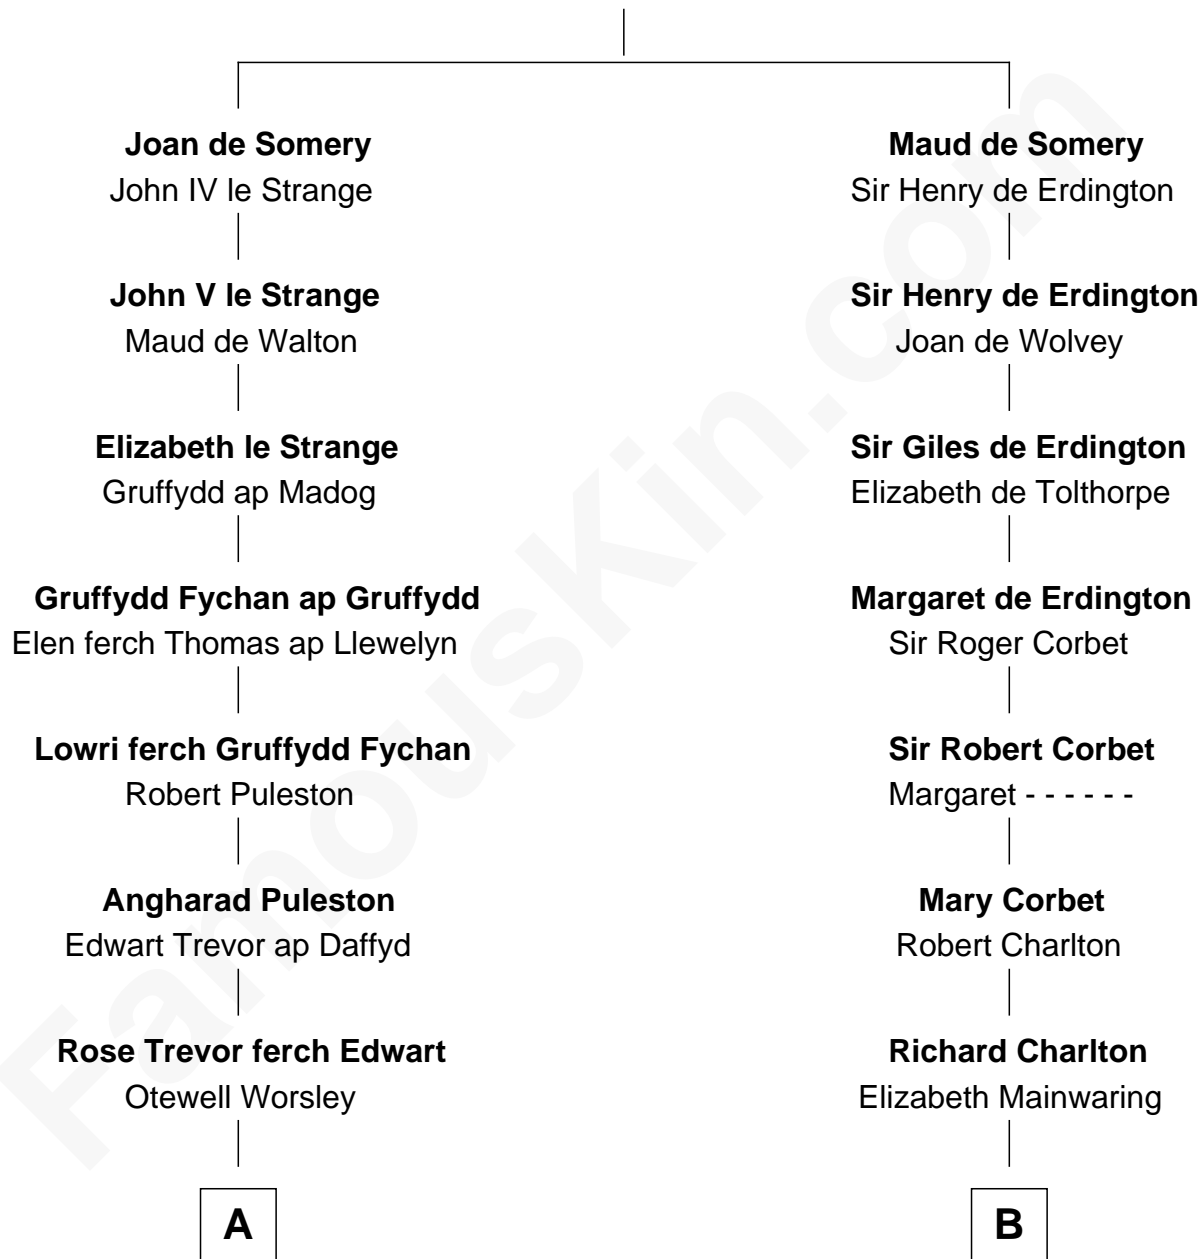

## Relationship Chart of

### General William Whipple

*Signer of the Declaration of Independence*

15th cousin 3 times removed of

**Edward Lloyd V**

*13th Governor of Maryland*

**Sir Roger de Somery**

Nichole d'Aubenev

C

Elizabeth Tayloe  
Col. Edward Lloyd

Edward Lloyd V  
*13th Governor of Maryland*

FamousKin.com