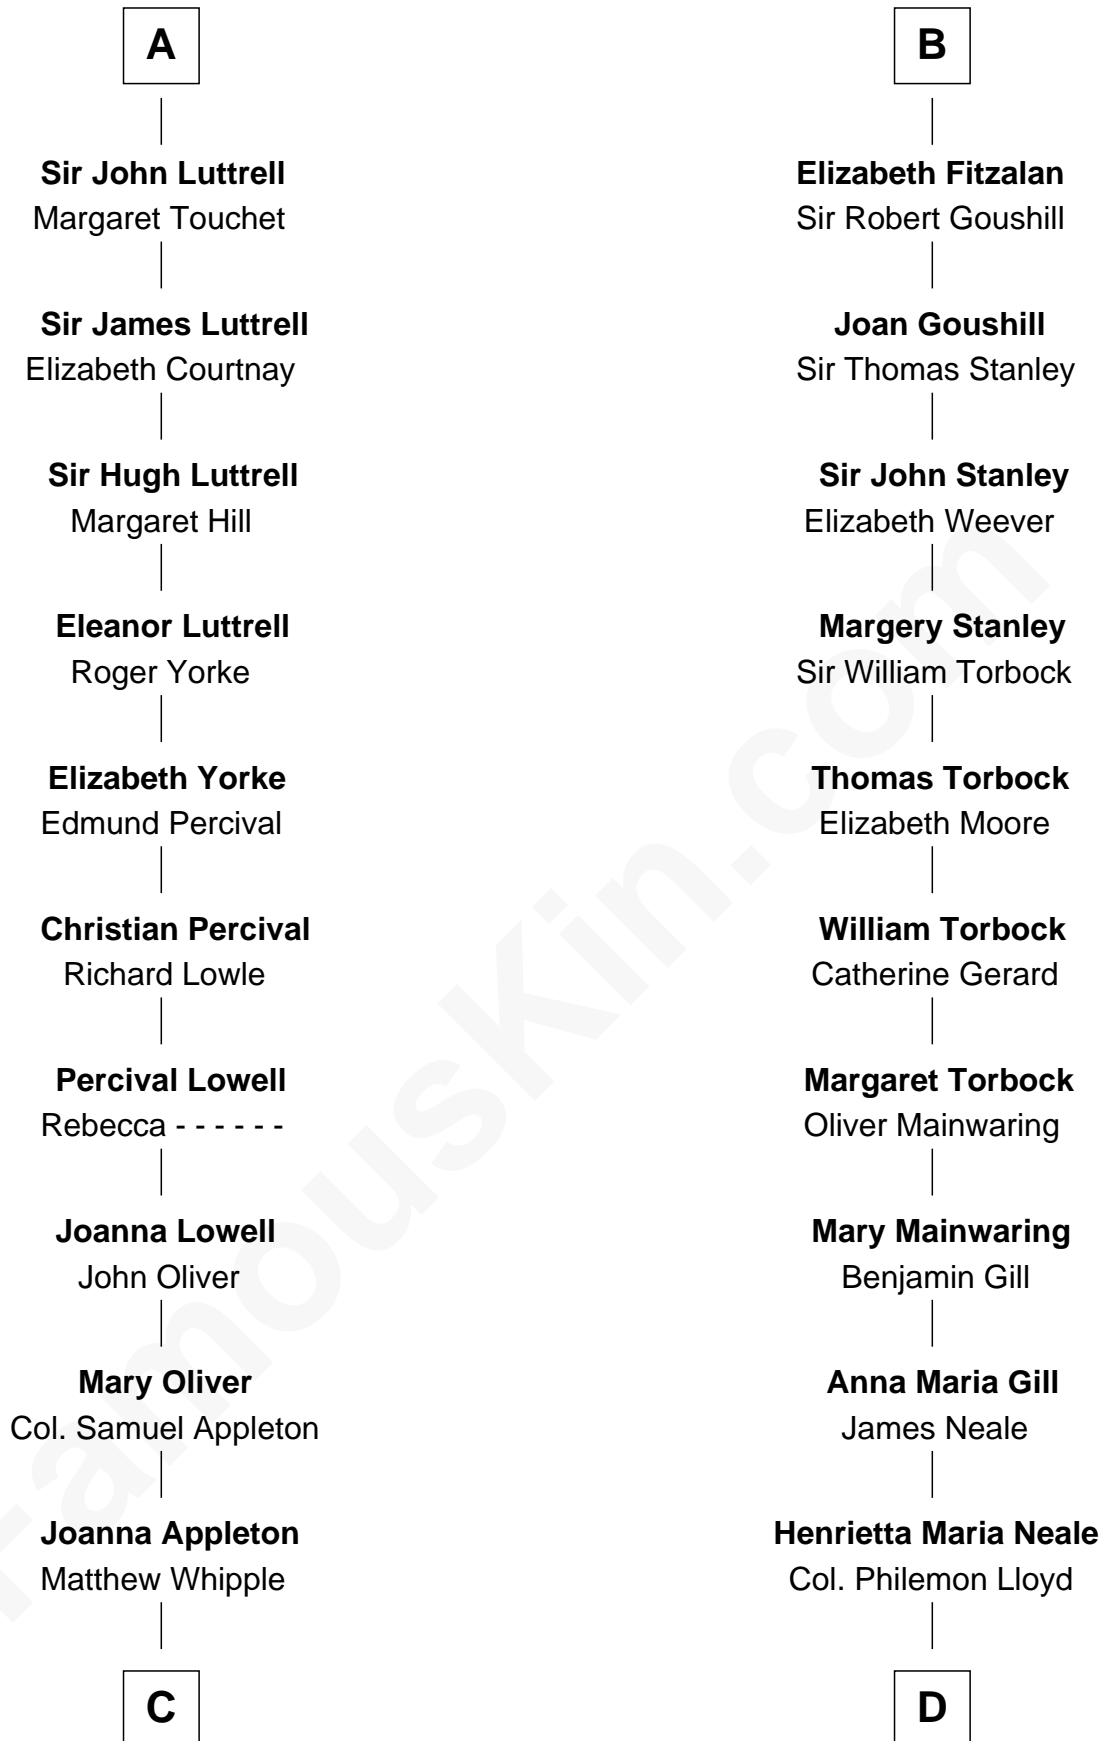

FamousKin.com

Relationship Chart of General William Whipple

Signer of the Declaration of Independence

18th cousin 2 times removed of

Edward Lloyd V

13th Governor of Maryland

C

William Whipple

Mary Cutts

General William Whipple

Signer of Declaration of Independence

D

Edward Lloyd

Sarah Covington

Col. Edward Lloyd

Anne Rousby

Col. Edward Lloyd

Elizabeth Tayloe

Edward Lloyd V

13th Governor of Maryland

FamousKin.com