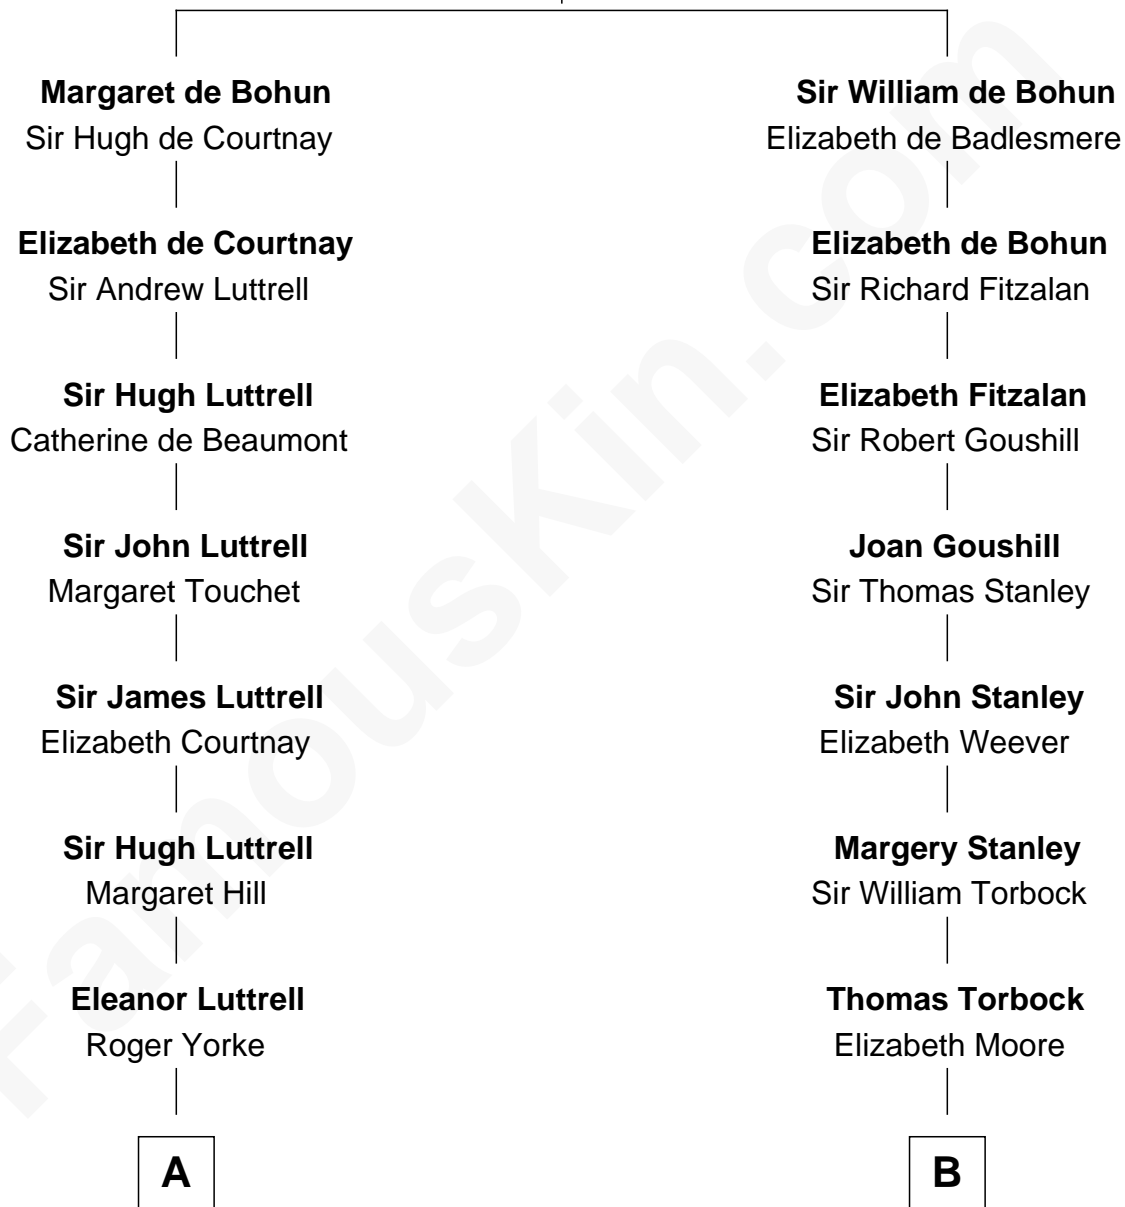

## Relationship Chart of

### General William Whipple

*Signer of the Declaration of Independence*

14th cousin 1 time removed of

**Edward Lloyd V**

*13th Governor of Maryland*

**Humphrey de Bohun**  
Elizabeth Plantagenet

**A**

**Elizabeth Yorke**  
Edmund Percival

**Christian Percival**  
Richard Lowle

**Percival Lowell**  
Rebecca - - - - -

**Joanna Lowell**  
John Oliver

**Mary Oliver**  
Col. Samuel Appleton

**Joanna Appleton**  
Matthew Whipple

**William Whipple**  
Mary Cutts