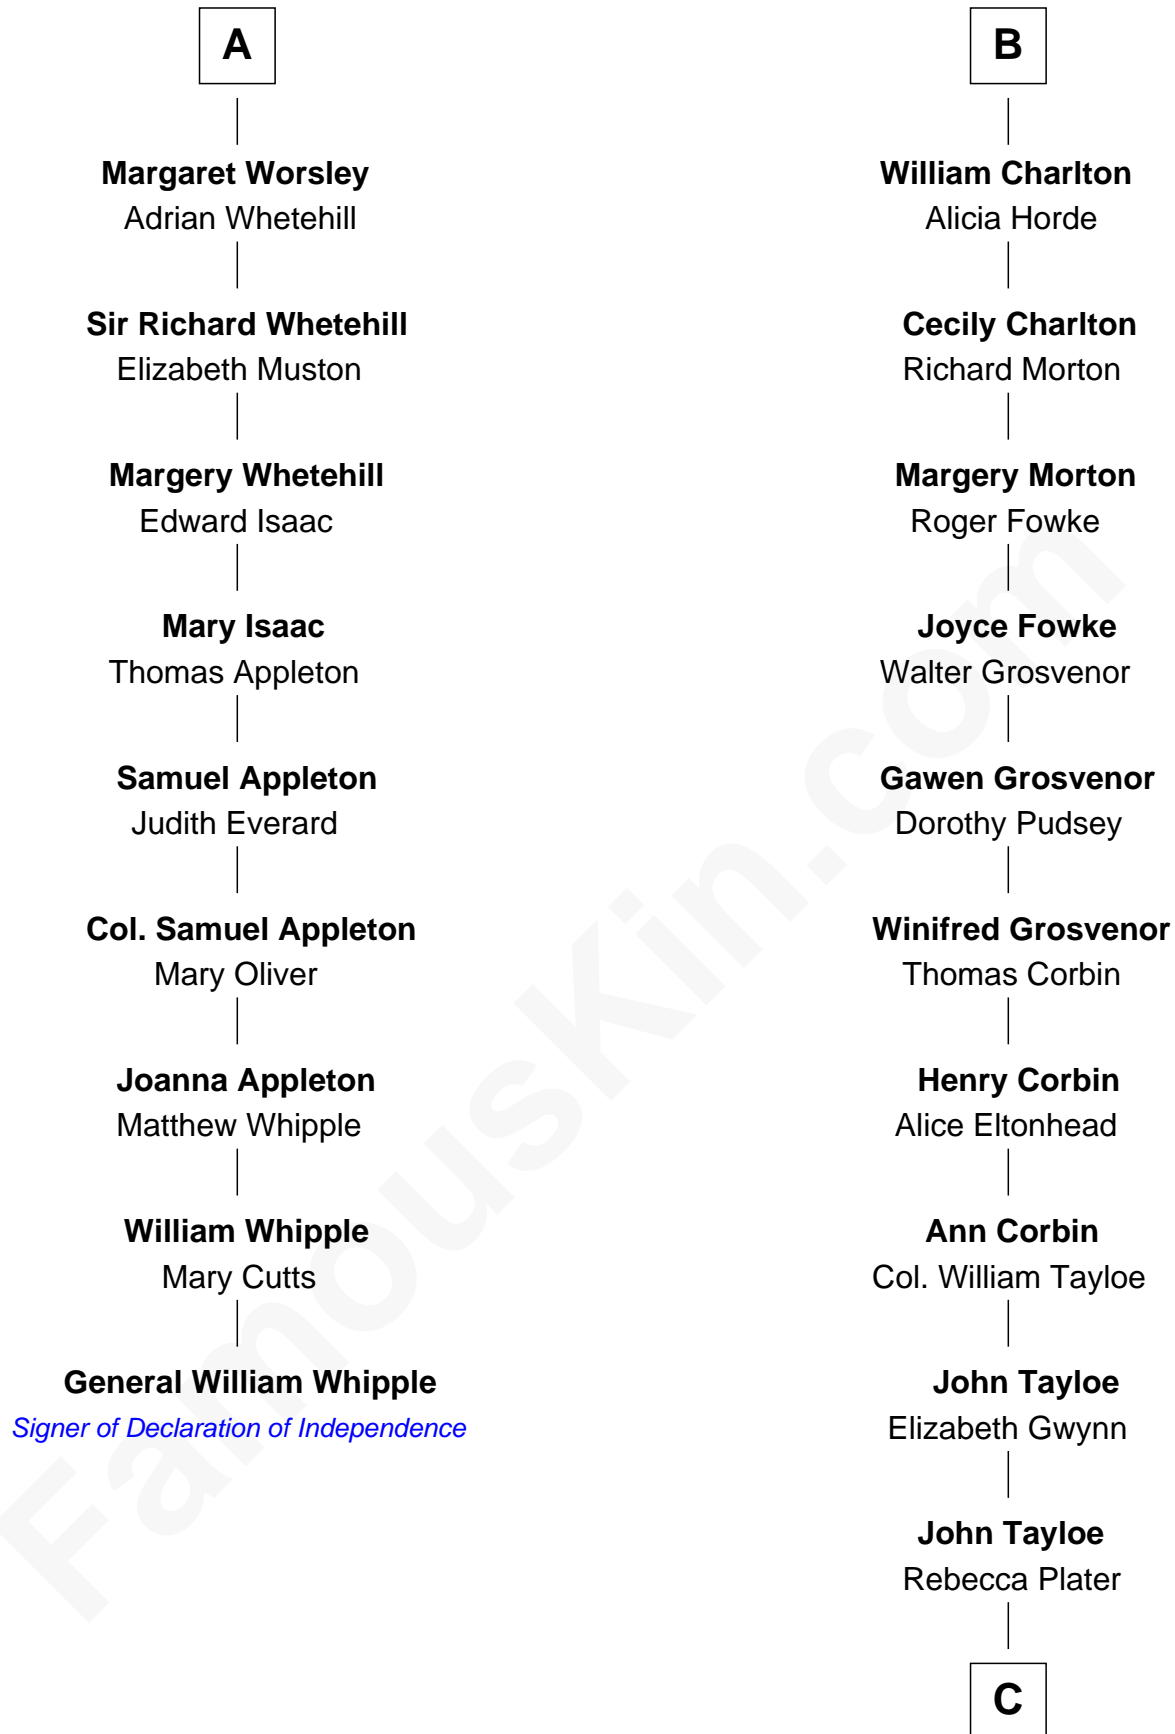

FamousKin.com

Relationship Chart of

General William Whipple

Signer of the Declaration of Independence

15th cousin 5 times removed of

Henry Lloyd

40th Governor of Maryland

Sir Roger de Somery

Nichole d'Aubenev

C

Elizabeth Tayloe
Col. Edward Lloyd

Col. Edward Lloyd
Sally Scott Murray

Daniel Lloyd
Catherine Henry

Henry Lloyd
40th Governor of Maryland

FamousKin.com