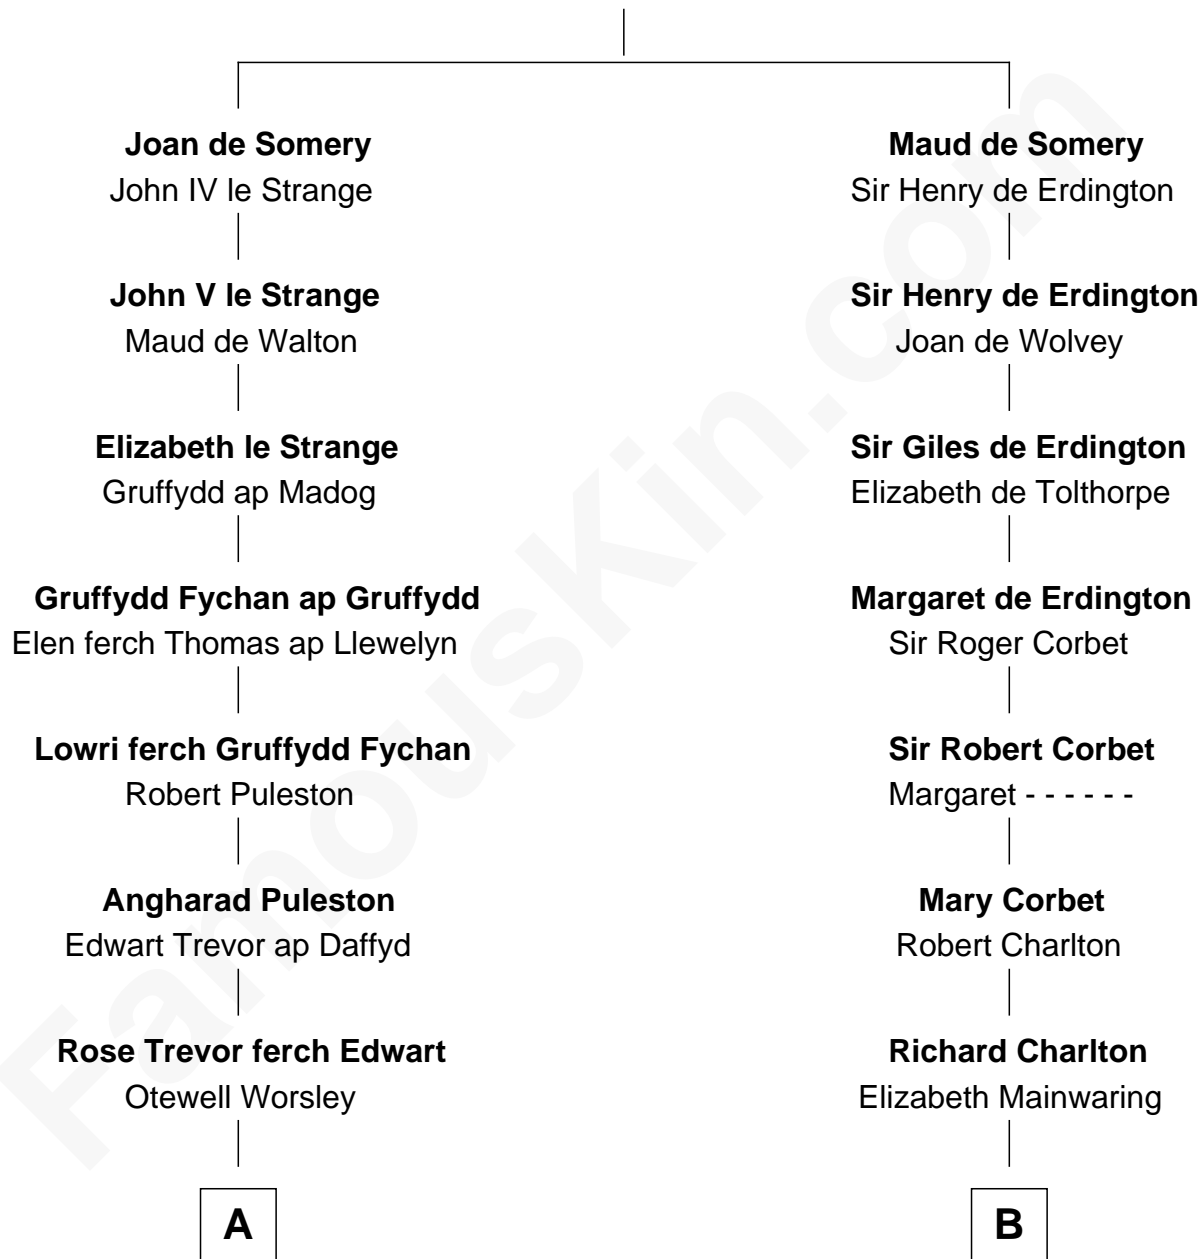

FamousKin.com

Relationship Chart of

General William Whipple

Signer of the Declaration of Independence

15th cousin 5 times removed of

Henry Lloyd

40th Governor of Maryland

Sir Roger de Somery

Nichole d'Aubenev

C

Elizabeth Tayloe
Col. Edward Lloyd

Col. Edward Lloyd
Sally Scott Murray

Daniel Lloyd
Catherine Henry

Henry Lloyd
40th Governor of Maryland

FamousKin.com