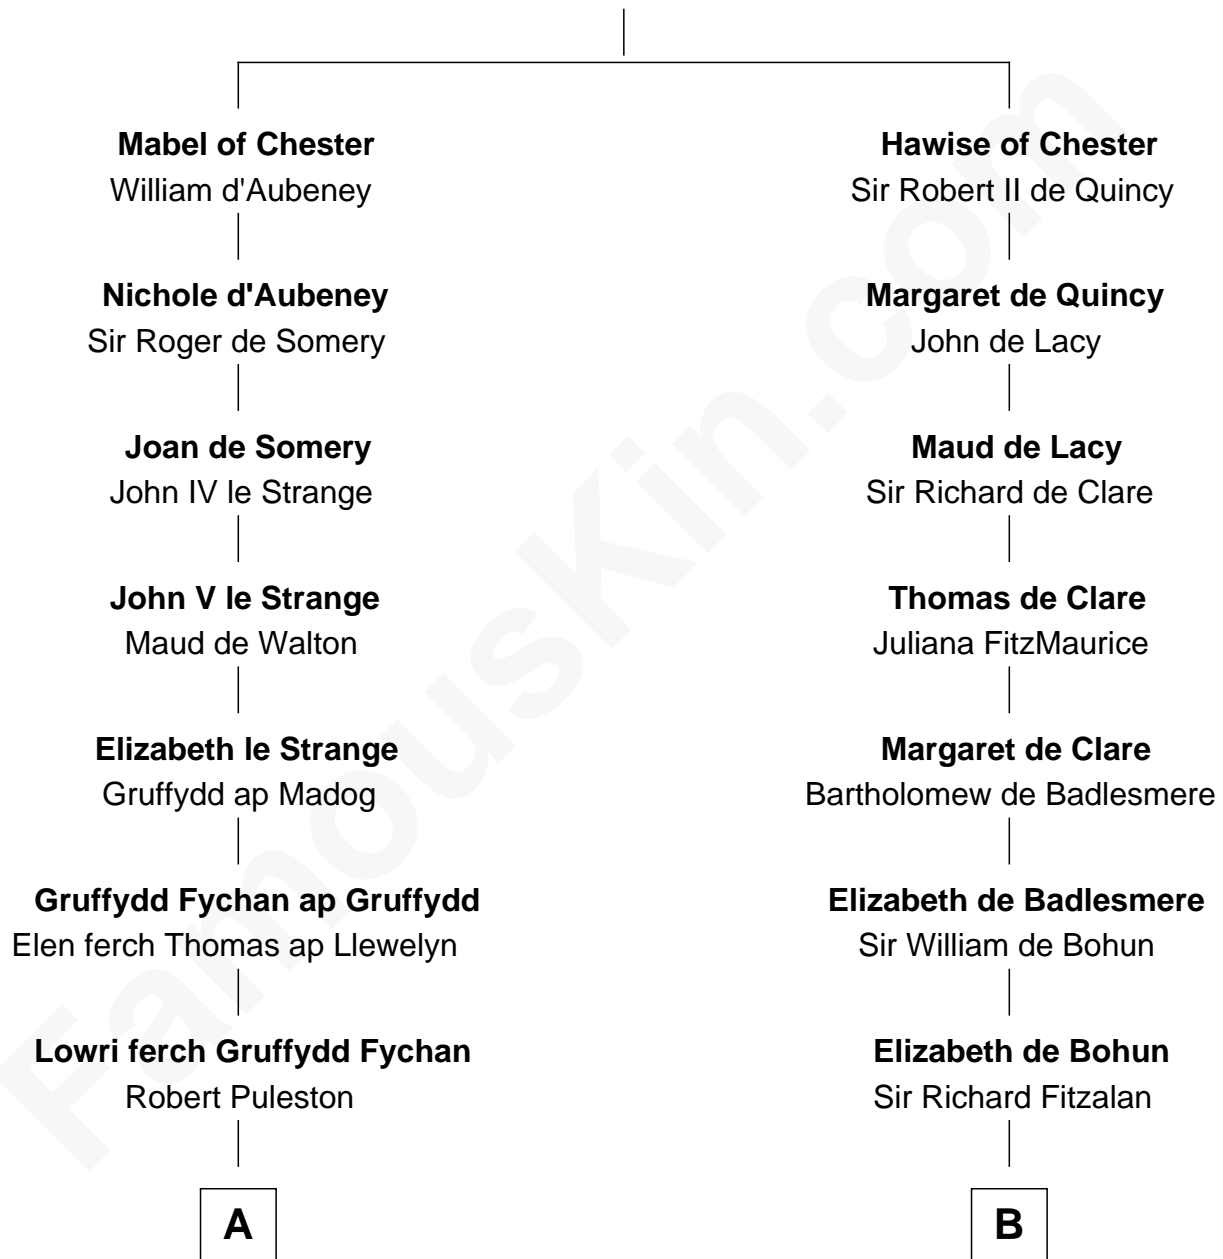

## Relationship Chart of General William Whipple

*Signer of the Declaration of Independence*

17th cousin 3 times removed of

**Charles Goldsborough**

*16th Governor of Maryland*

**Hugh de Kevelioc**  
Bertrade de Montfort

C

Anna Maria Lloyd

Richard Tilghman

William Tilghman

Margaret Lloyd

Anna Maria Tilghman

Charles Goldsborough

Charles Goldsborough

*16th Governor of Maryland*