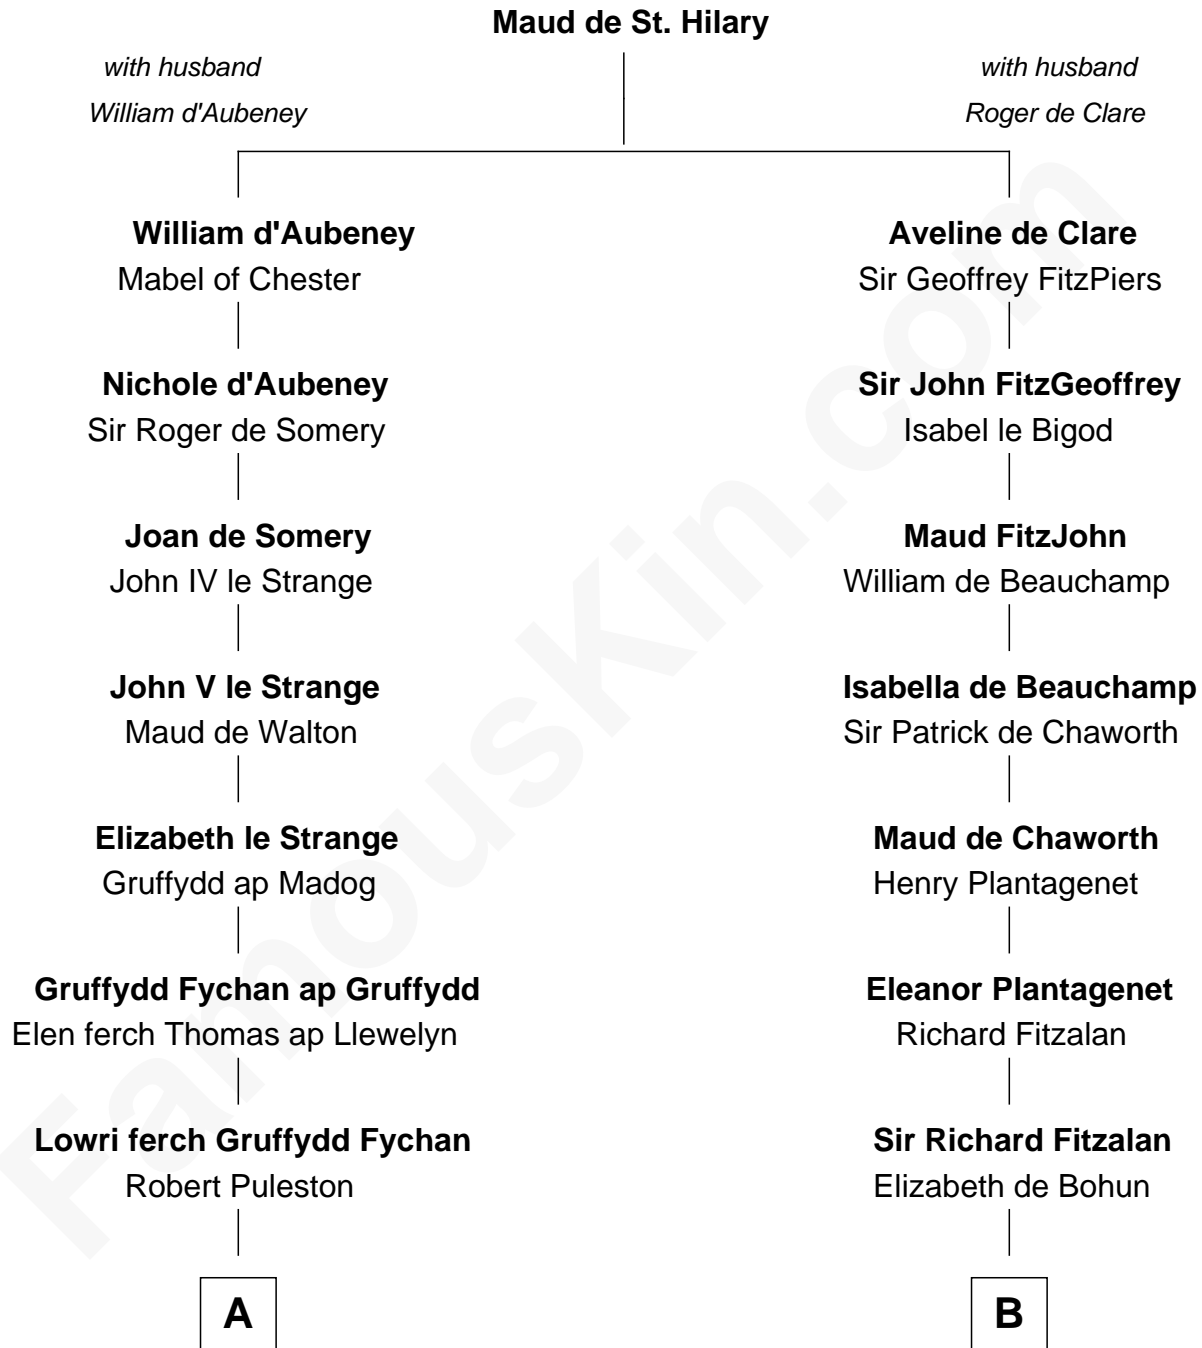

FamousKin.com

Relationship Chart of General William Whipple

Signer of the Declaration of Independence

17th cousin 3 times removed of

Charles Goldsborough

16th Governor of Maryland

C

—
Anna Maria Lloyd

Richard Tilghman

—
William Tilghman

Margaret Lloyd

—
Anna Maria Tilghman

Charles Goldsborough

—
Charles Goldsborough

16th Governor of Maryland