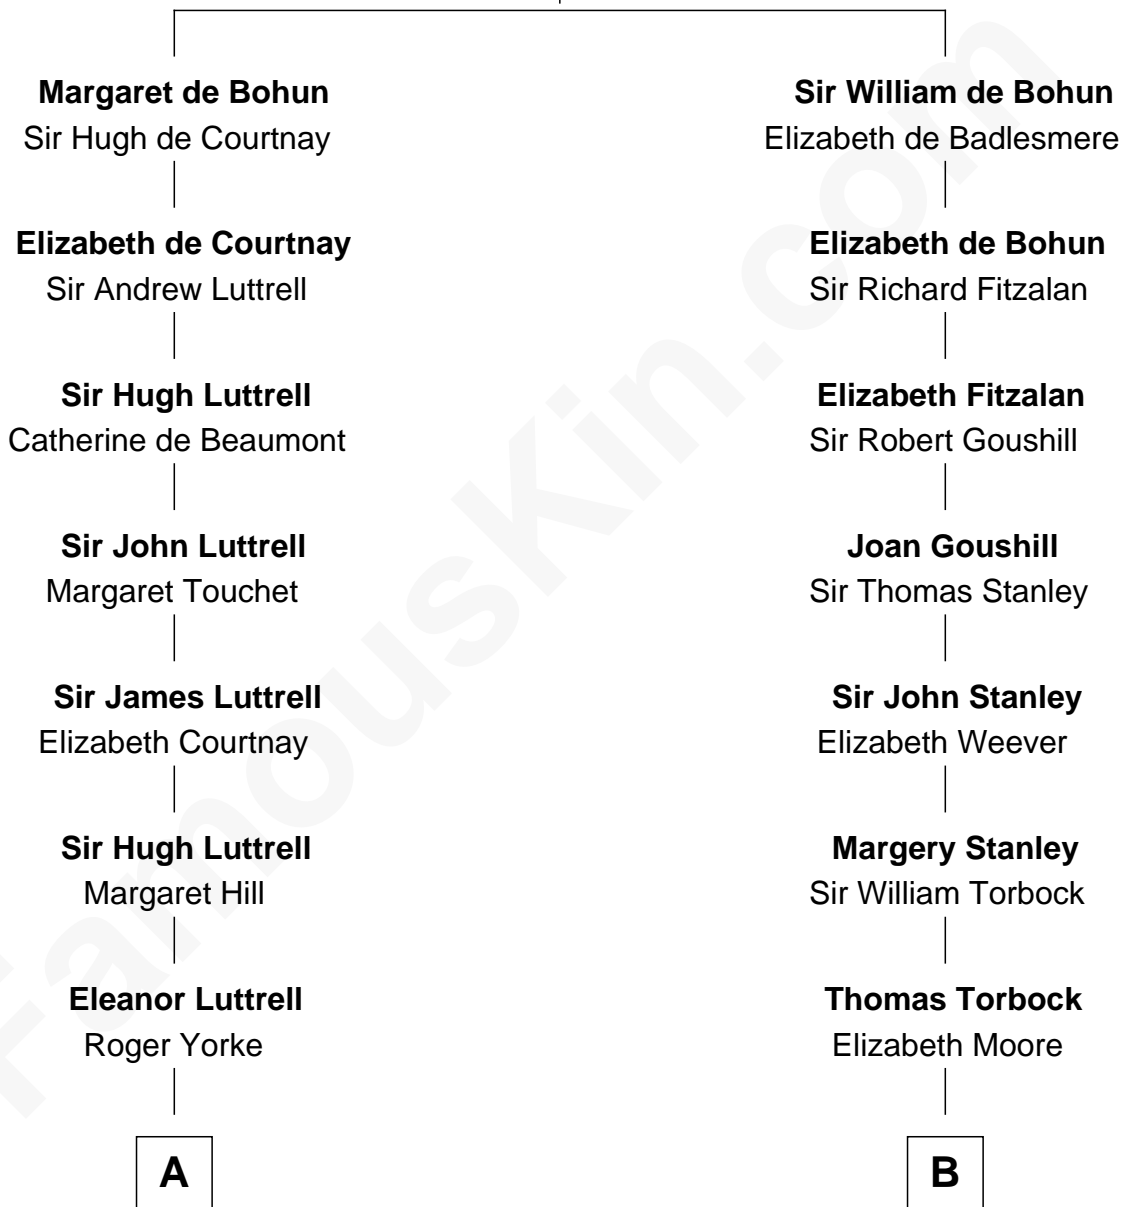

FamousKin.com

Relationship Chart of General William Whipple

Signer of the Declaration of Independence

14th cousin 1 time removed of

Charles Goldsborough
16th Governor of Maryland

Humphrey de Bohun
Elizabeth Plantagenet

A

Elizabeth Yorke
Edmund Percival

Christian Percival
Richard Lowle

Percival Lowell
Rebecca - - - - -

Joanna Lowell
John Oliver

Mary Oliver
Col. Samuel Appleton

Joanna Appleton
Matthew Whipple

William Whipple
Mary Cutts

General William Whipple
Signer of Declaration of Independence

B

William Torbock
Catherine Gerard

Margaret Torbock
Oliver Mainwaring

Mary Mainwaring
Benjamin Gill

Anna Maria Gill
James Neale

Henrietta Maria Neale
Col. Philemon Lloyd