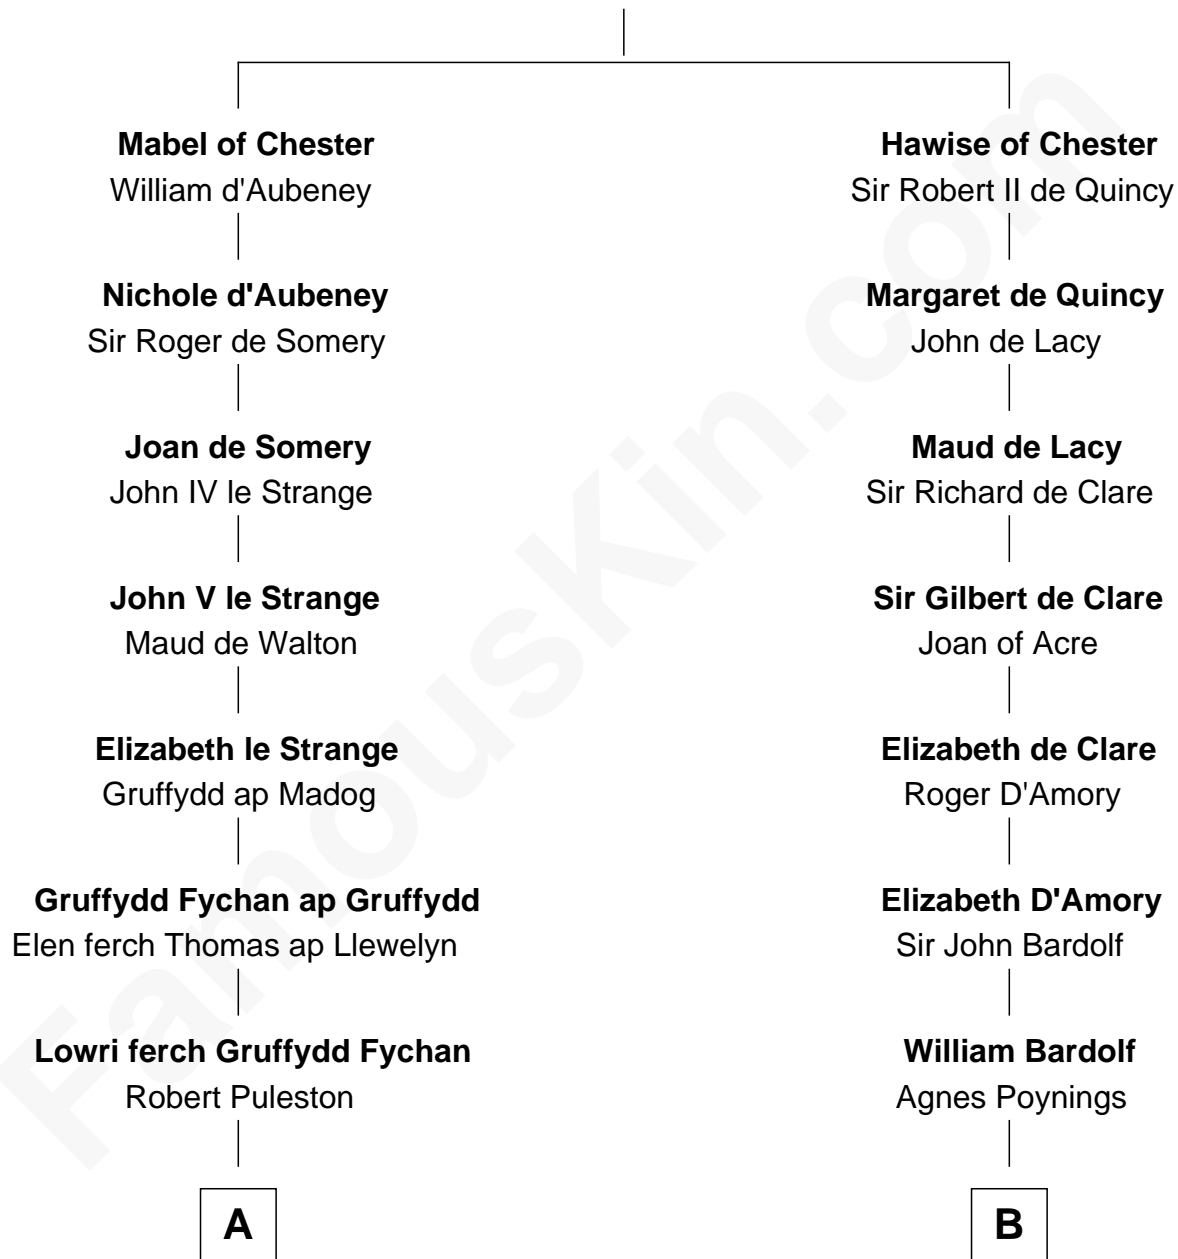

FamousKin.com

Relationship Chart of General William Whipple

Signer of the Declaration of Independence

17th cousin 3 times removed of

Charles Carnan Ridgely
15th Governor of Maryland

Hugh de Kevelioc
Bertrade de Montfort

C

John Howard

Mary Warfield

Rachel Howard

Col. Charles Ridgely

Achsah Ridgely

Charles R. Carnan

Charles Carnan Ridgely

15th Governor of Maryland