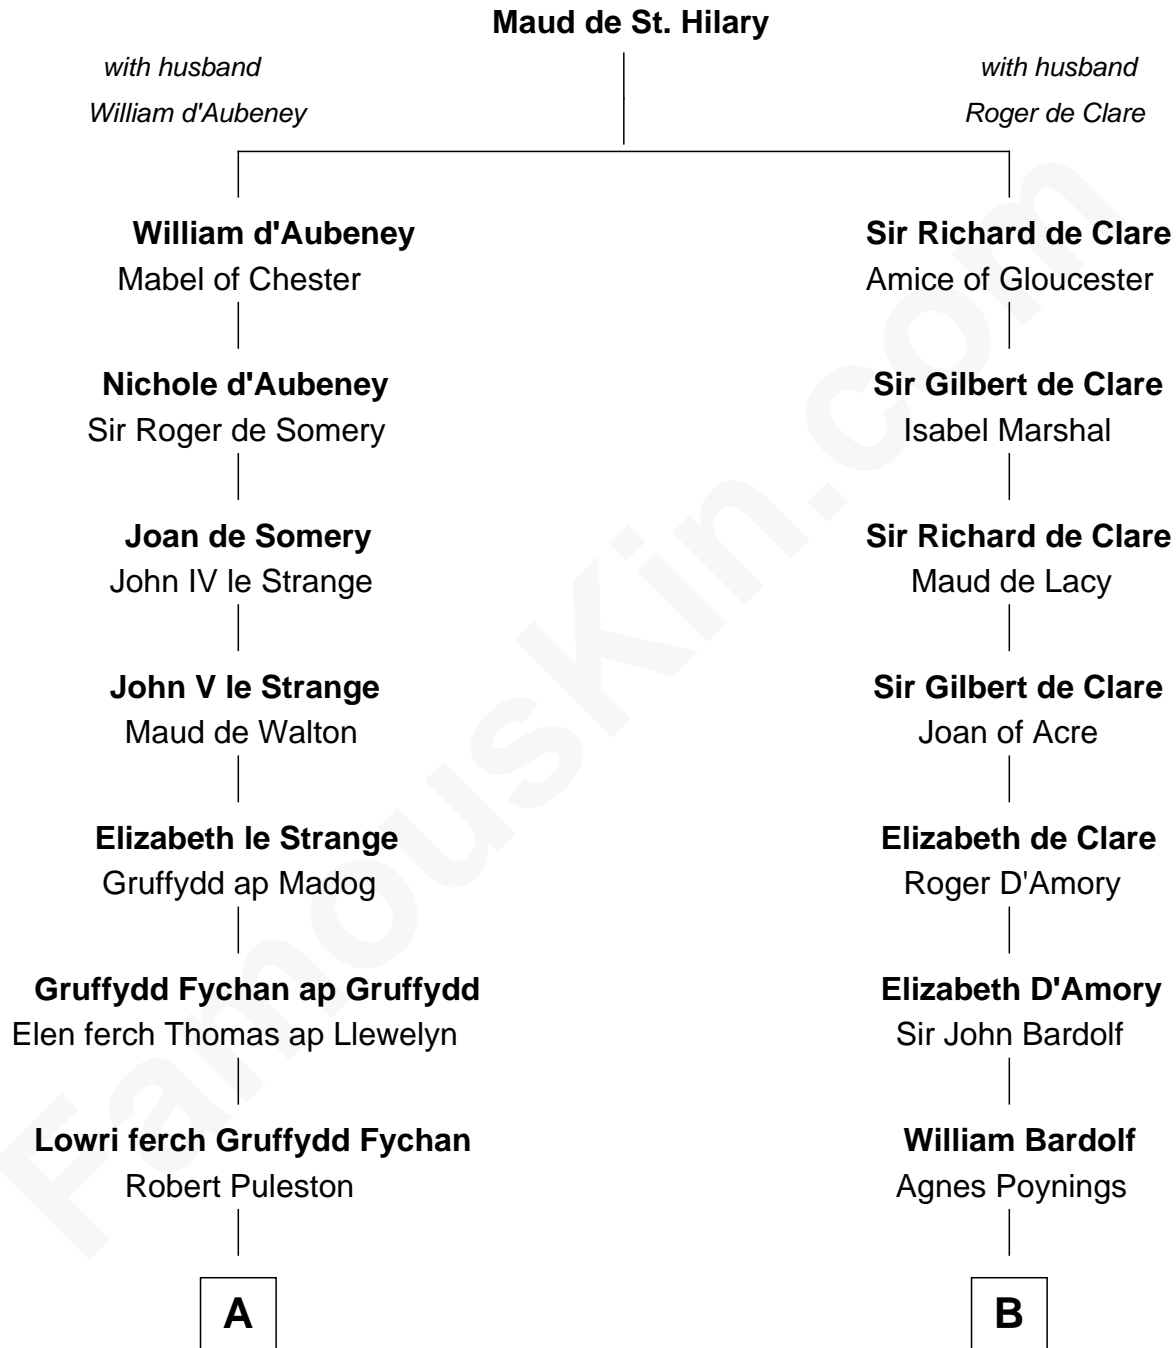

FamousKin.com

Relationship Chart of

General William Whipple

Signer of the Declaration of Independence

17th cousin 3 times removed of

Charles Carnan Ridgely
15th Governor of Maryland

C

John Howard

Mary Warfield

Rachel Howard

Col. Charles Ridgely

Achsah Ridgely

Charles R. Carnan

Charles Carnan Ridgely

15th Governor of Maryland