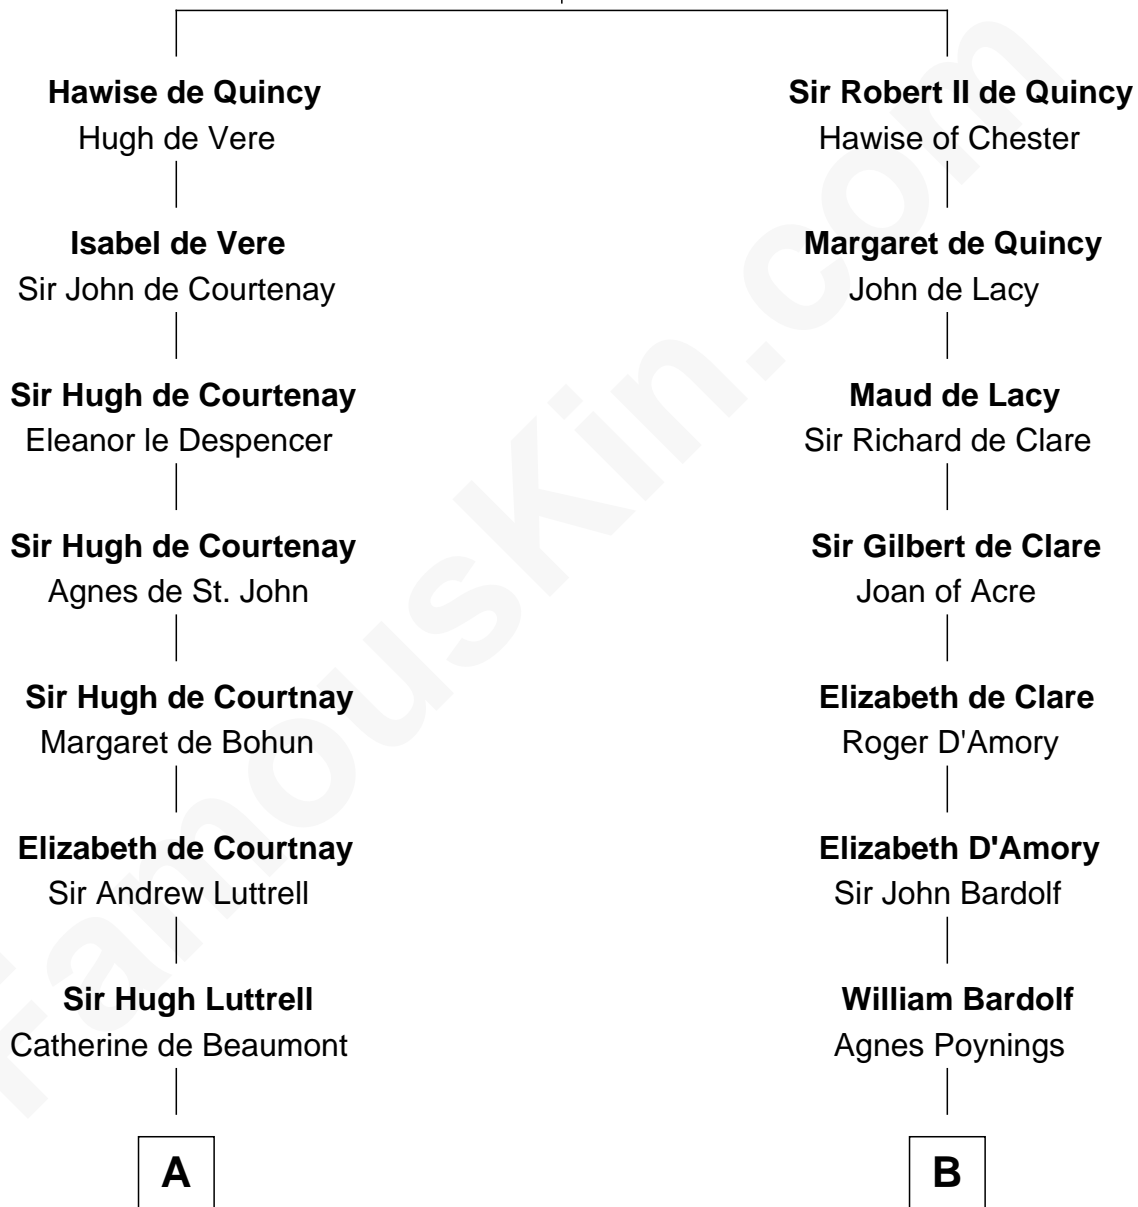

FamousKin.com

Relationship Chart of General William Whipple

Signer of the Declaration of Independence

18th cousin 2 times removed of

Charles Carnan Ridgely
15th Governor of Maryland

Saher de Quincy
Margaret de Beaumont

C

William Whipple

Mary Cutts

General William Whipple

Signer of Declaration of Independence

D

John Howard

Mary Warfield

Rachel Howard

Col. Charles Ridgely

Achsah Ridgely

Charles R. Carnan

Charles Carnan Ridgely

15th Governor of Maryland

FamousKin.com