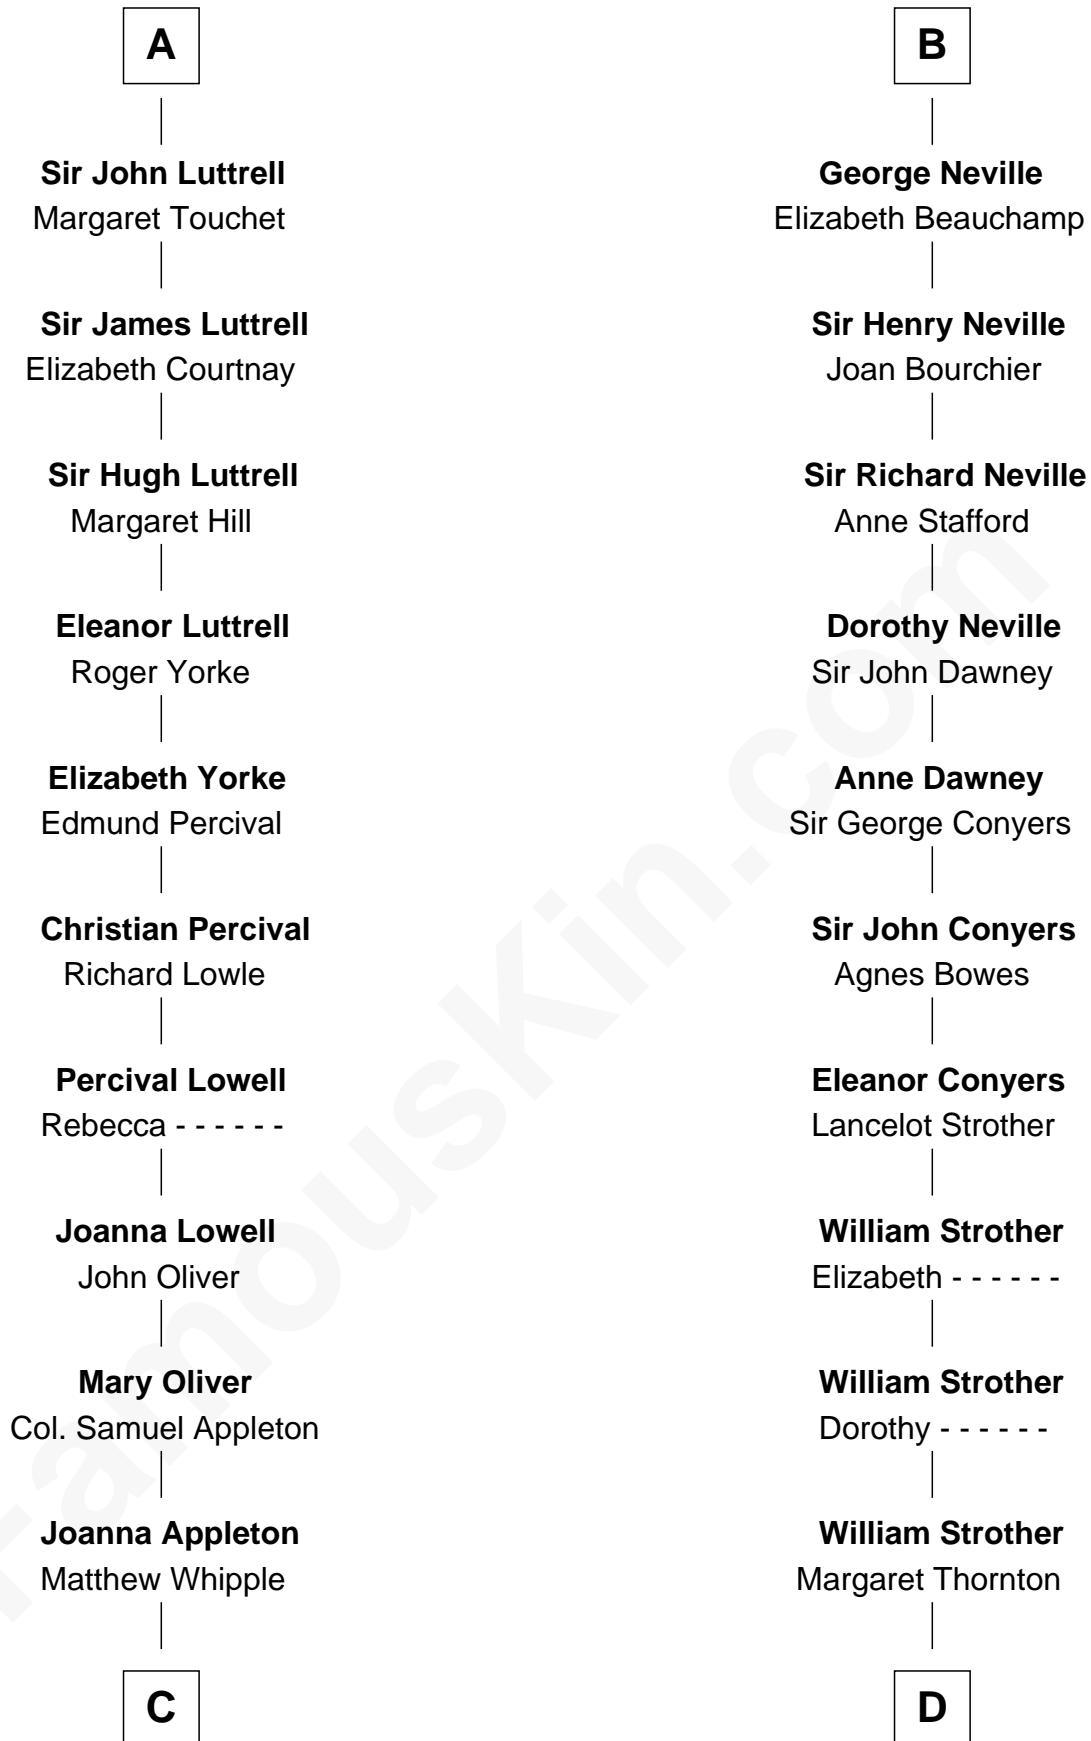

FamousKin.com

Relationship Chart of General William Whipple

Signer of the Declaration of Independence

18th cousin 2 times removed of

Zachary Taylor
12th U.S. President

Saher de Quincy
Margaret de Beaumont

C

William Whipple

Mary Cutts

General William Whipple

Signer of Declaration of Independence

D

Francis Strother

Susannah Dabney

William Strother

Sarah Bayly

Sarah Dabney Strother

Col. Richard Taylor

Zachary Taylor

12th U.S. President

FamousKin.com