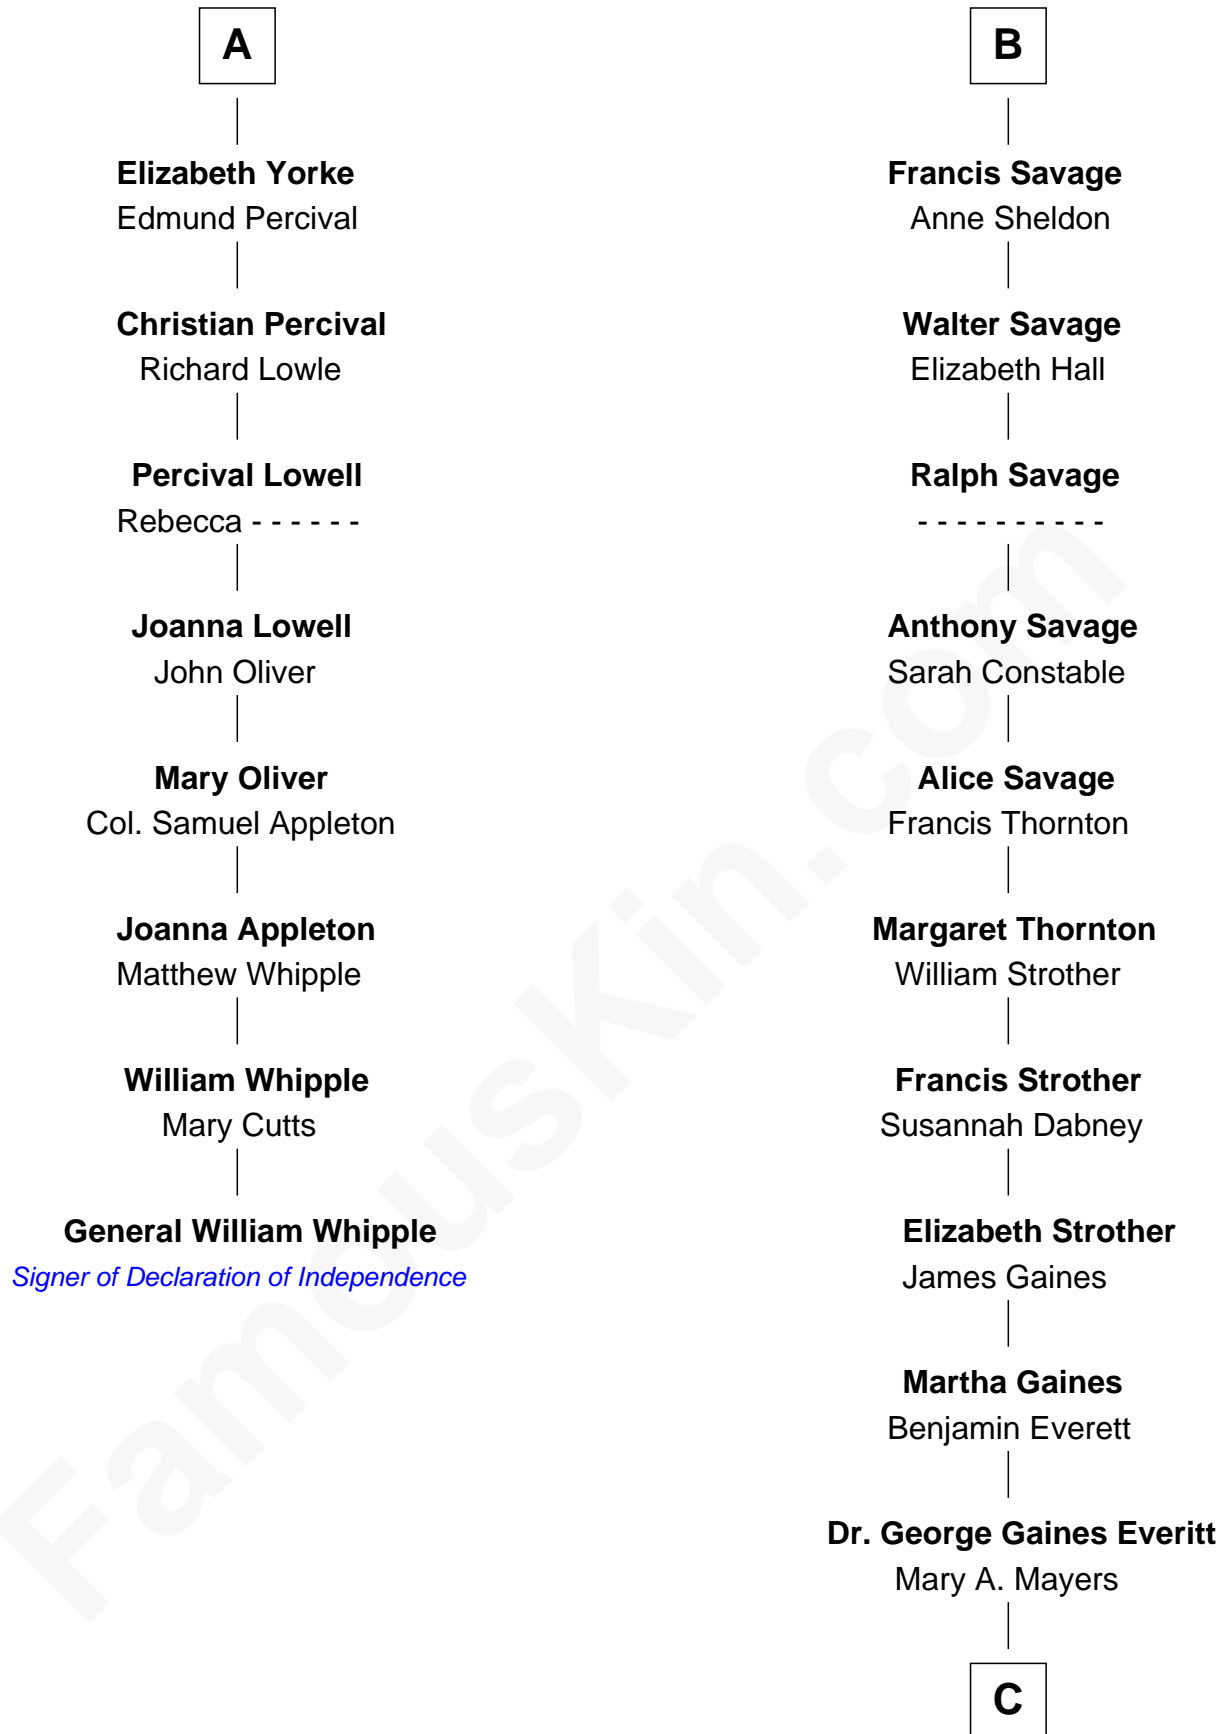

FamousKin.com

Relationship Chart of

General William Whipple

Signer of the Declaration of Independence

14th cousin 6 times removed of

William H. Macy
TV and Movie Actor

Humphrey de Bohun
Elizabeth Plantagenet

C

—
Horace Benjamin Everitt

Martha Leticia Roberts

—
Mary Lois Everitt

Clement Overstreet

—
Lois Elizabeth Overstreet

William Hall Macy

—
William H. Macy