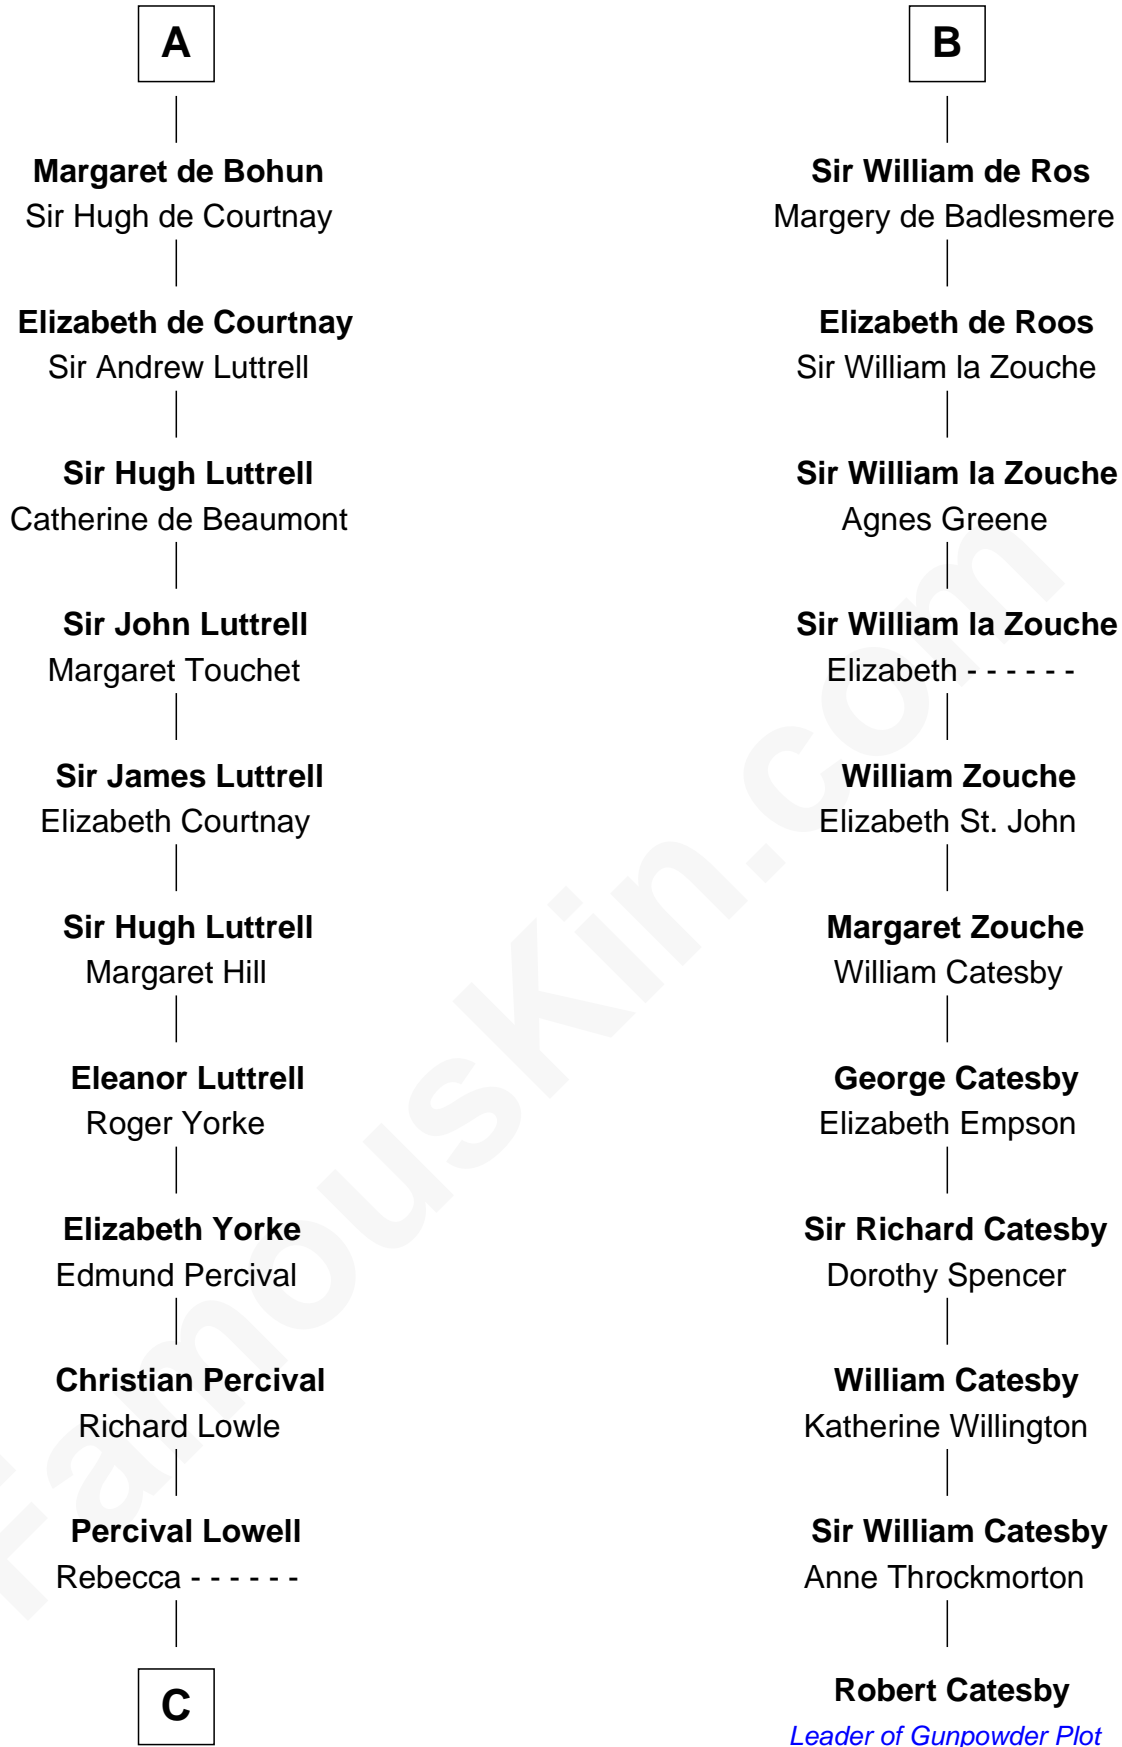

FamousKin.com

Relationship Chart of

General William Whipple

Signer of the Declaration of Independence

17th cousin 4 times removed of

Robert Catesby

Leader of Gunpowder Plot

Malcolm III of Scotland

St. Margaret of Scotland

Maud of Scotland
Henry I, King of England

Maud of England
Geoffrey Plantagenet

Henry II, King of England
Eleanor of Aquitaine

John, King of England
Isabelle of Angoulême

Henry III, King of England
Eleanor of Provence

Edward I, King of England
Eleanor of Castile

Elizabeth Plantagenet
Humphrey de Bohun

A

David I, King of Scotland
Maud of Northumberland

Henry of Huntingdon
Ada de Warenne

William I, King of Scotland
----- Avenal

Isabel of Scotland
Robert de Ros

Sir William de Ros
Lucy FitzPiers

Sir Robert de Ros
Isabel de Aubeney

William de Ros
Maude de Vaux

B

C

—
Joanna Lowell

John Oliver