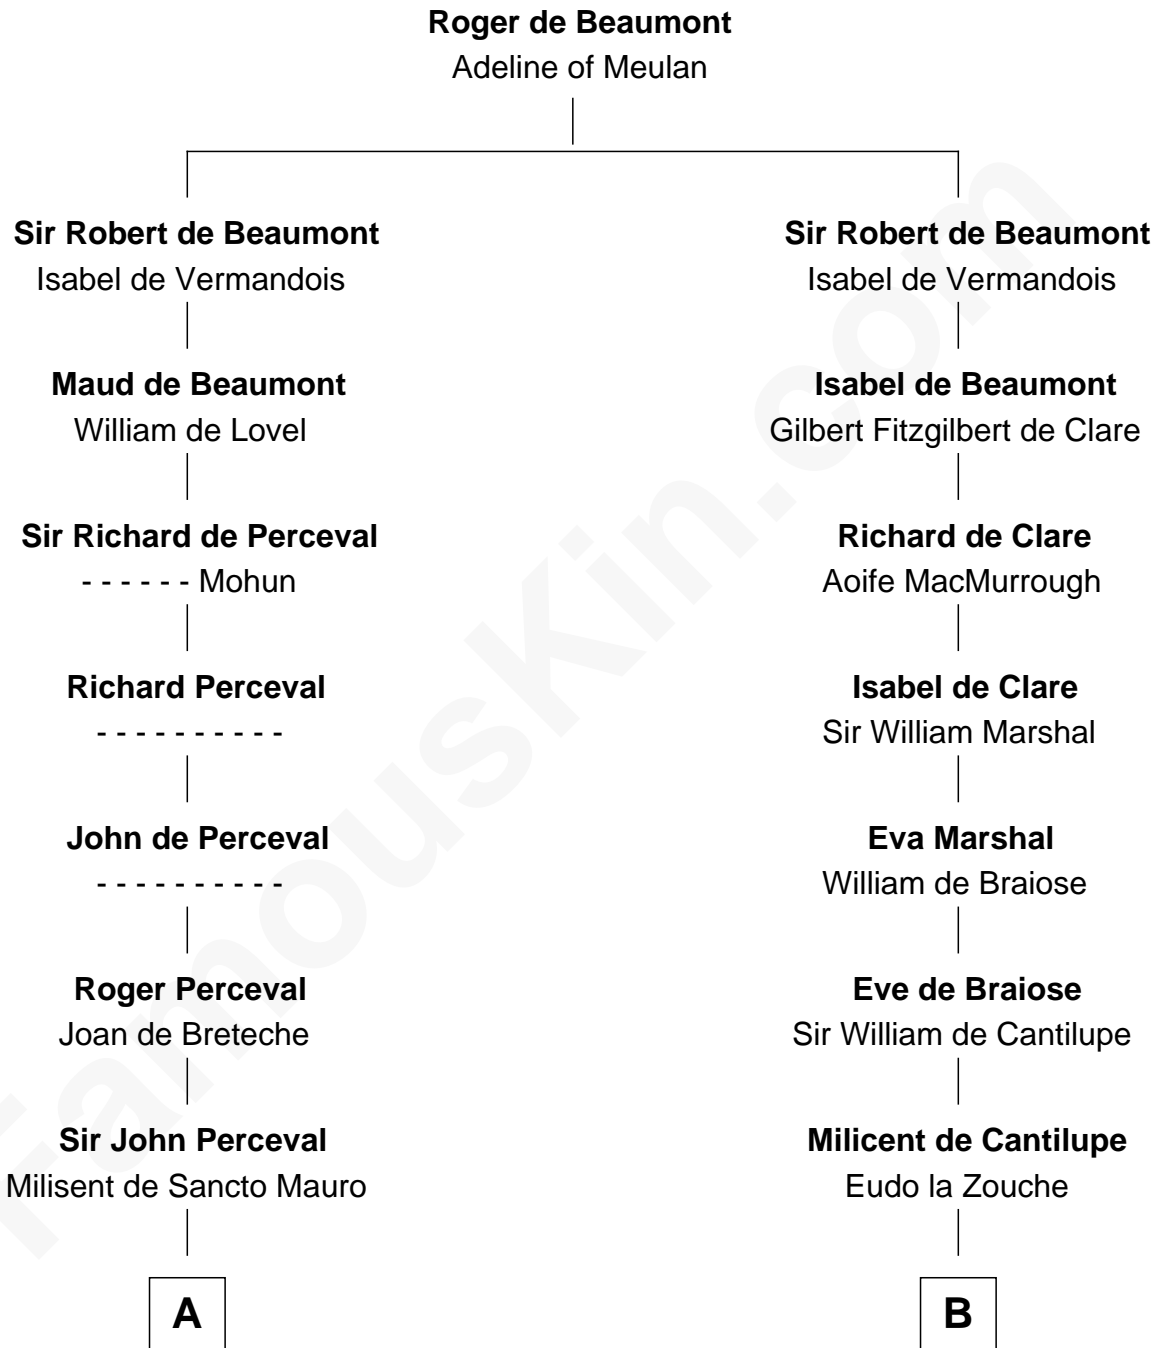

FamousKin.com

Relationship Chart of

General William Whipple

Signer of the Declaration of Independence

17th cousin 3 times removed of

Robert Catesby

Leader of Gunpowder Plot

C

—
Mary Oliver
Col. Samuel Appleton

—
Joanna Appleton
Matthew Whipple

—
William Whipple
Mary Cutts

—
General William Whipple
Signer of Declaration of Independence

FamousKin.com