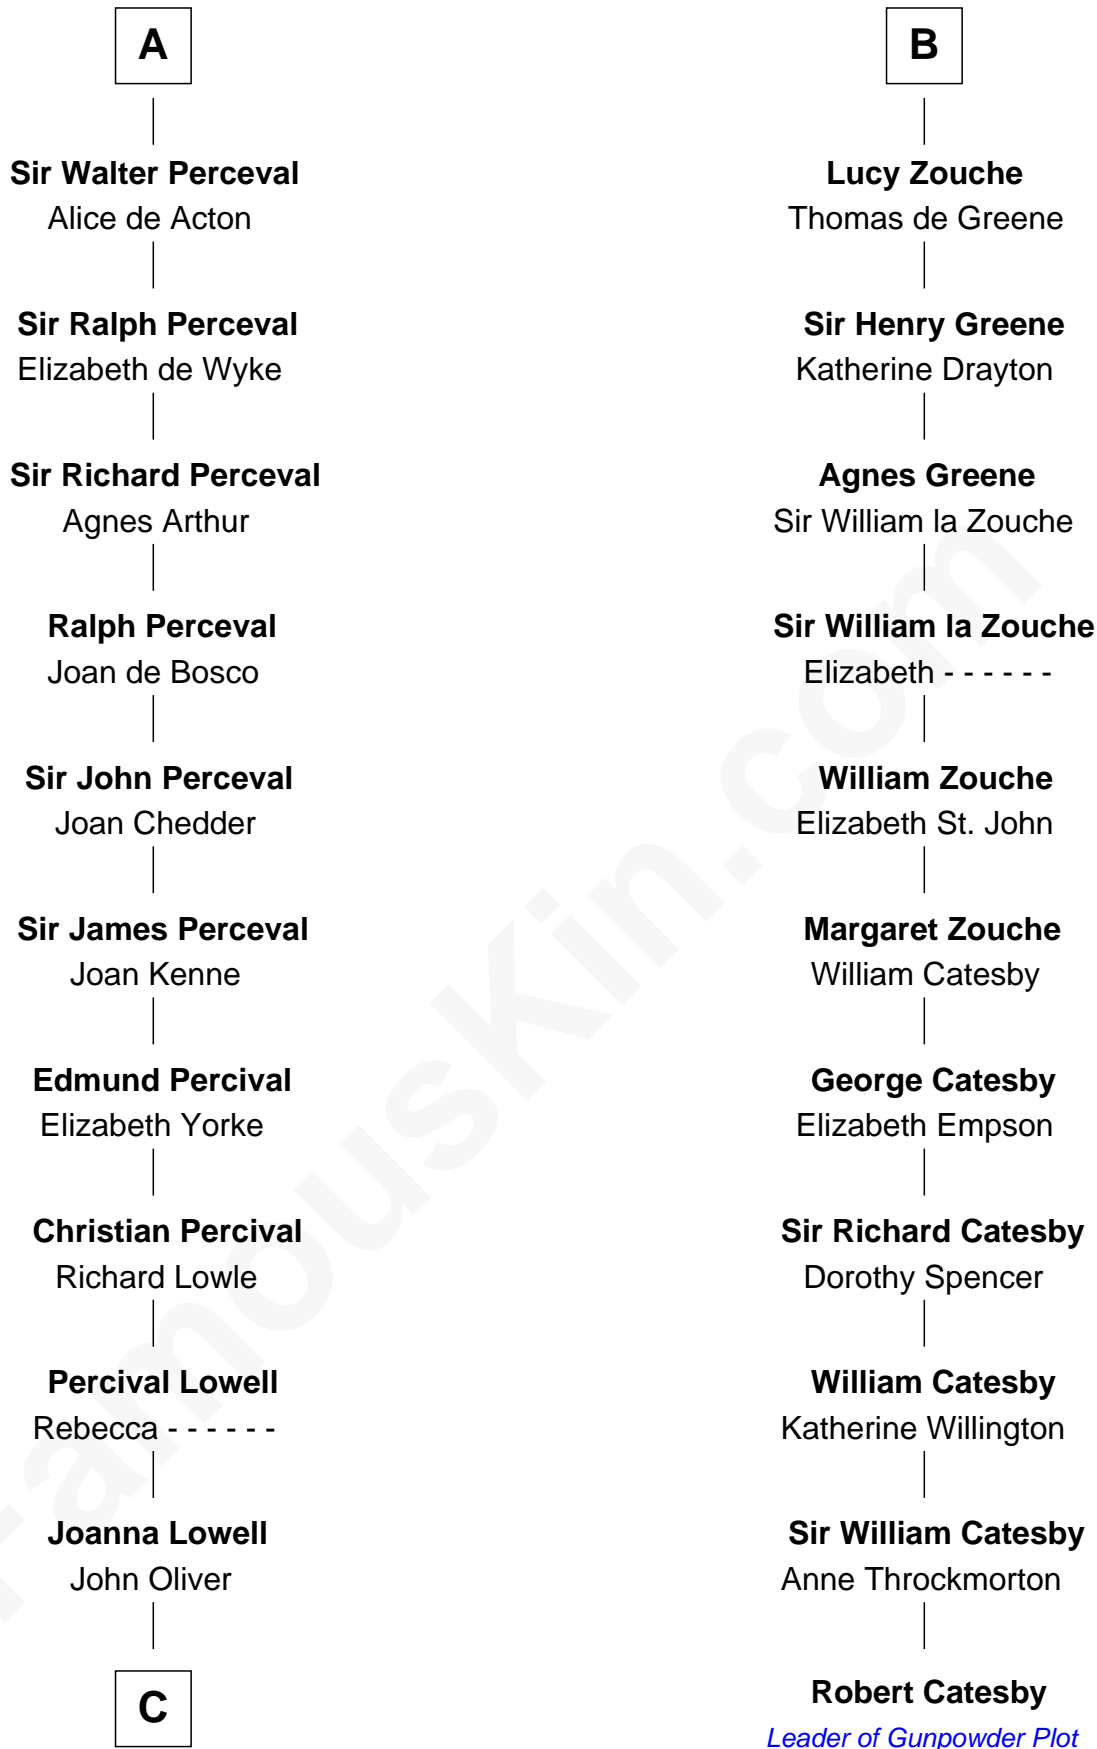

FamousKin.com

Relationship Chart of

General William Whipple

Signer of the Declaration of Independence

17th cousin 3 times removed of

Robert Catesby

Leader of Gunpowder Plot

C

—
Mary Oliver
Col. Samuel Appleton

—
Joanna Appleton
Matthew Whipple

—
William Whipple
Mary Cutts

—
General William Whipple
Signer of Declaration of Independence

FamousKin.com