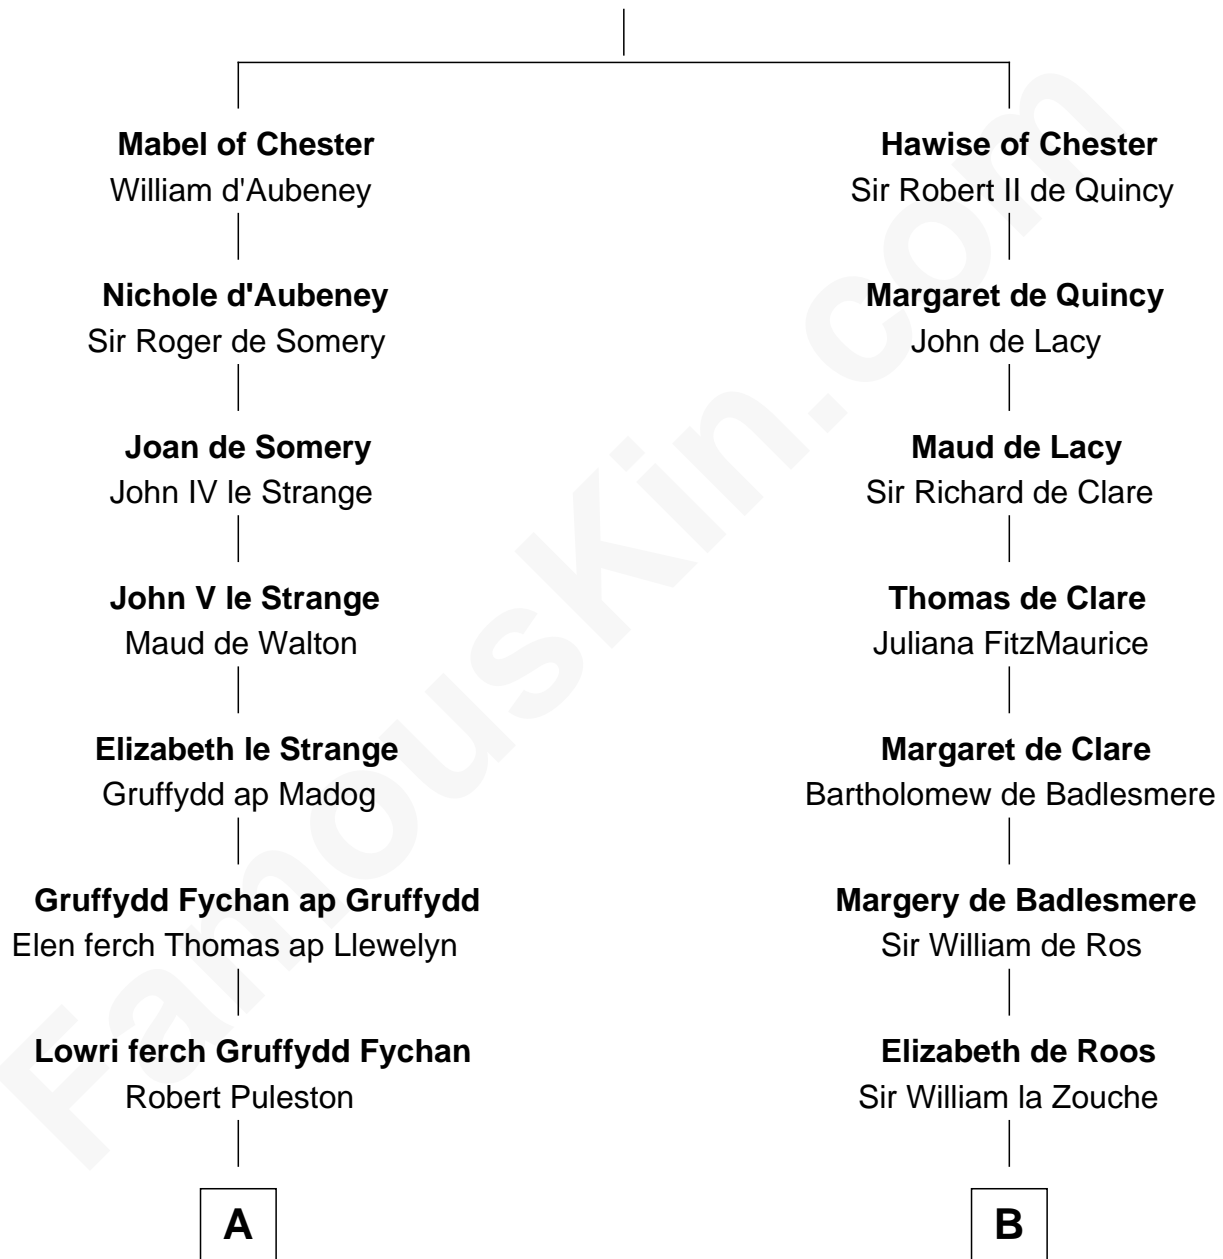

## Relationship Chart of

### General William Whipple

*Signer of the Declaration of Independence*

15th cousin 2 times removed of

**Robert Catesby**

*Leader of Gunpowder Plot*

**Hugh de Kevelioc**  
Bertrade de Montfort

**A**

**Angharad Puleston**  
Edwart Trevor ap Daffyd

**Rose Trevor ferch Edwart**  
Otwell Worsley

**Margaret Worsley**  
Adrian Whetehill

**Sir Richard Whetehill**  
Elizabeth Muston

**Margery Whetehill**  
Edward Isaac

**Mary Isaac**  
Thomas Appleton

**Samuel Appleton**  
Judith Everard

**William Catesby**  
Katherine Willington

**Sir William Catesby**  
Anne Throckmorton

**Robert Catesby**

*Leader of Gunpowder Plot*